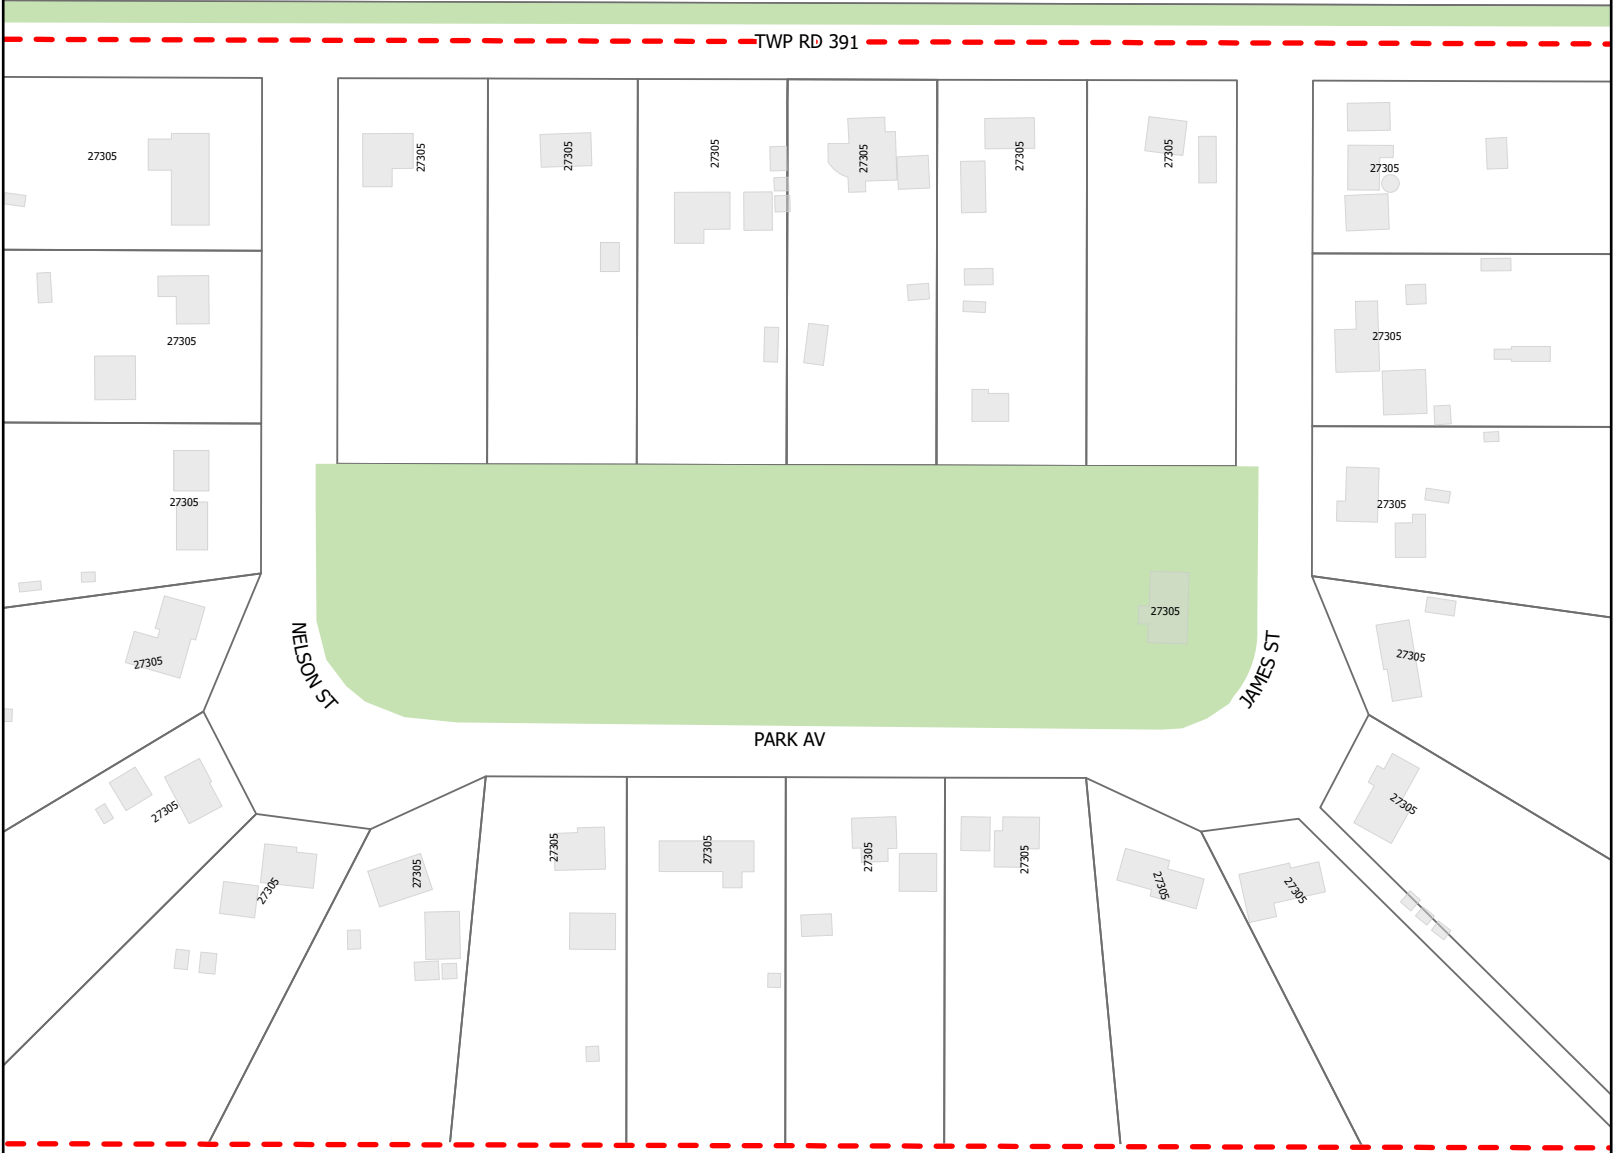

TWP RD 391

Neighbourhood Address Map
Central Park

2023/05/23