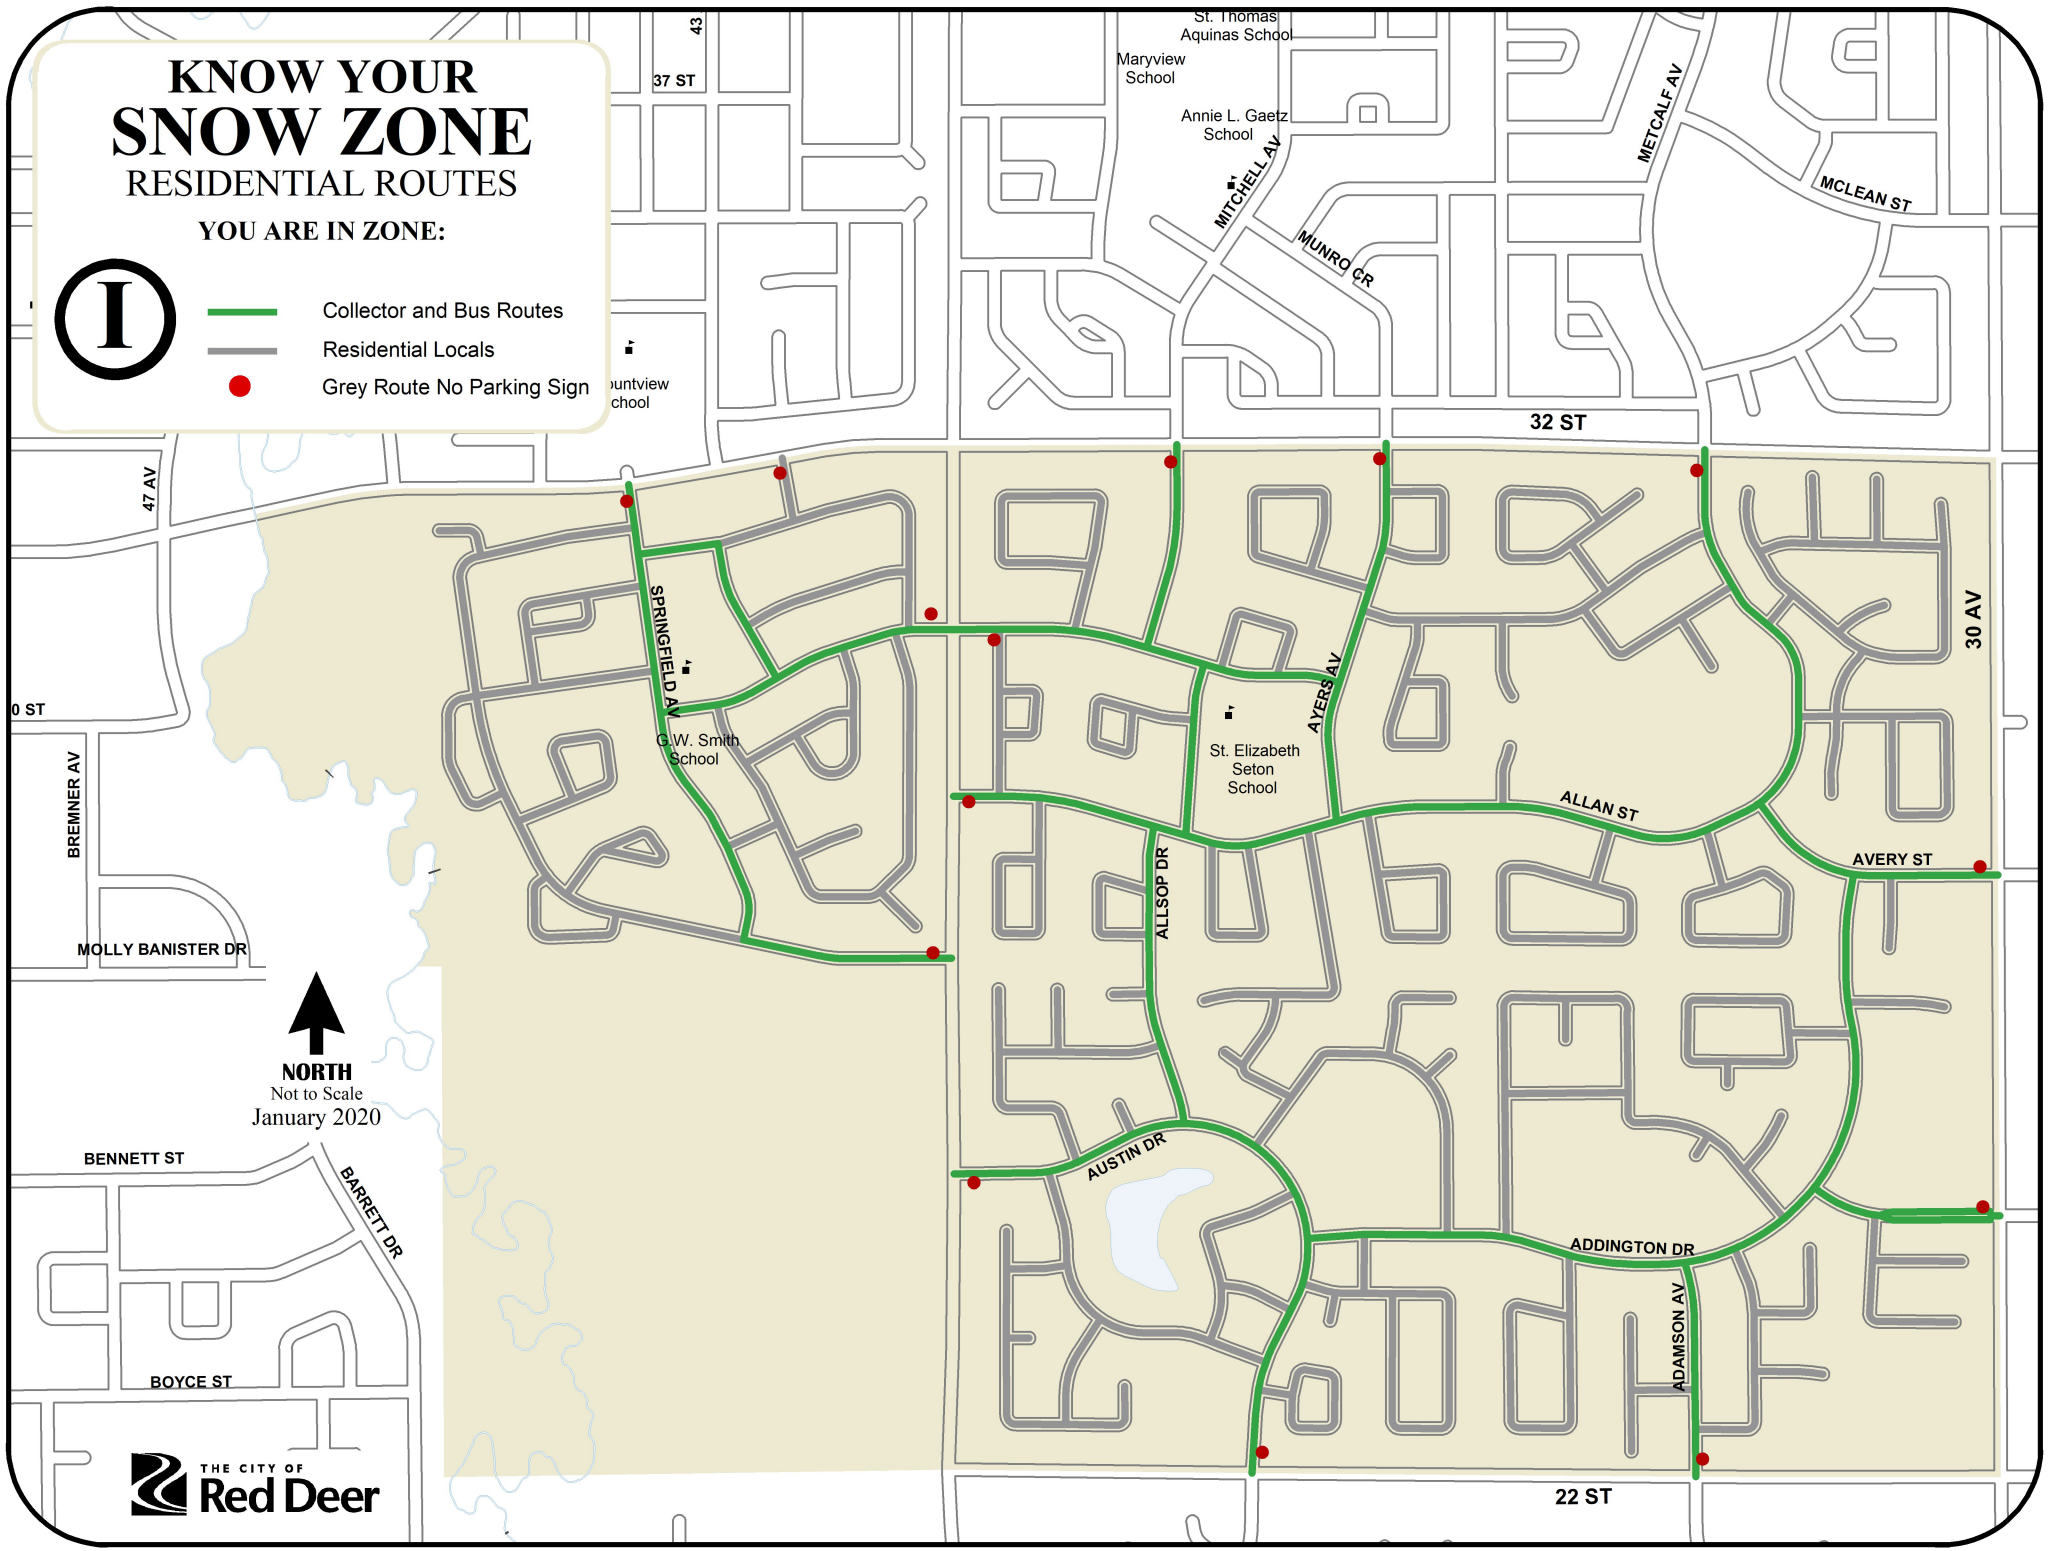

KNOW YOUR SNOW ZONE

RESIDENTIAL ROUTES

YOU ARE IN ZONE:

-  Collector and Bus Routes
-  Residential Locals
-  Grey Route No Parking Sign

NORTH
Not to Scale
January 2020