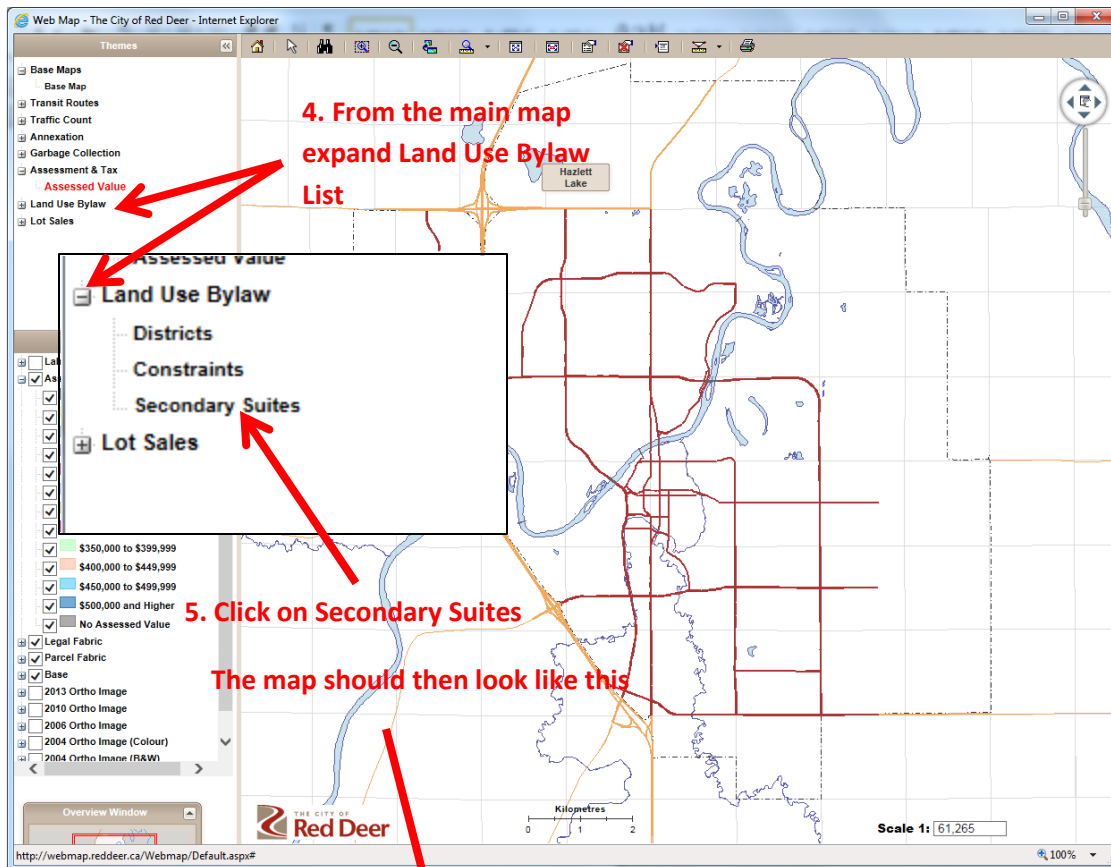

The City of Red Deer Interactive Web Map has all the information you need about our city. With this tool, you can find:

- Transit routes
- Hiking trails
- Neighbourhood and address listings
- Property values
- Zoning information
- Garbage collection schedules
- Points of interest

8. The map should then look like this

Zoom out one time to see the number of suites remaining in the neighbourhood

9. The map now shows 19 suites can be applied for in this neighbourhood