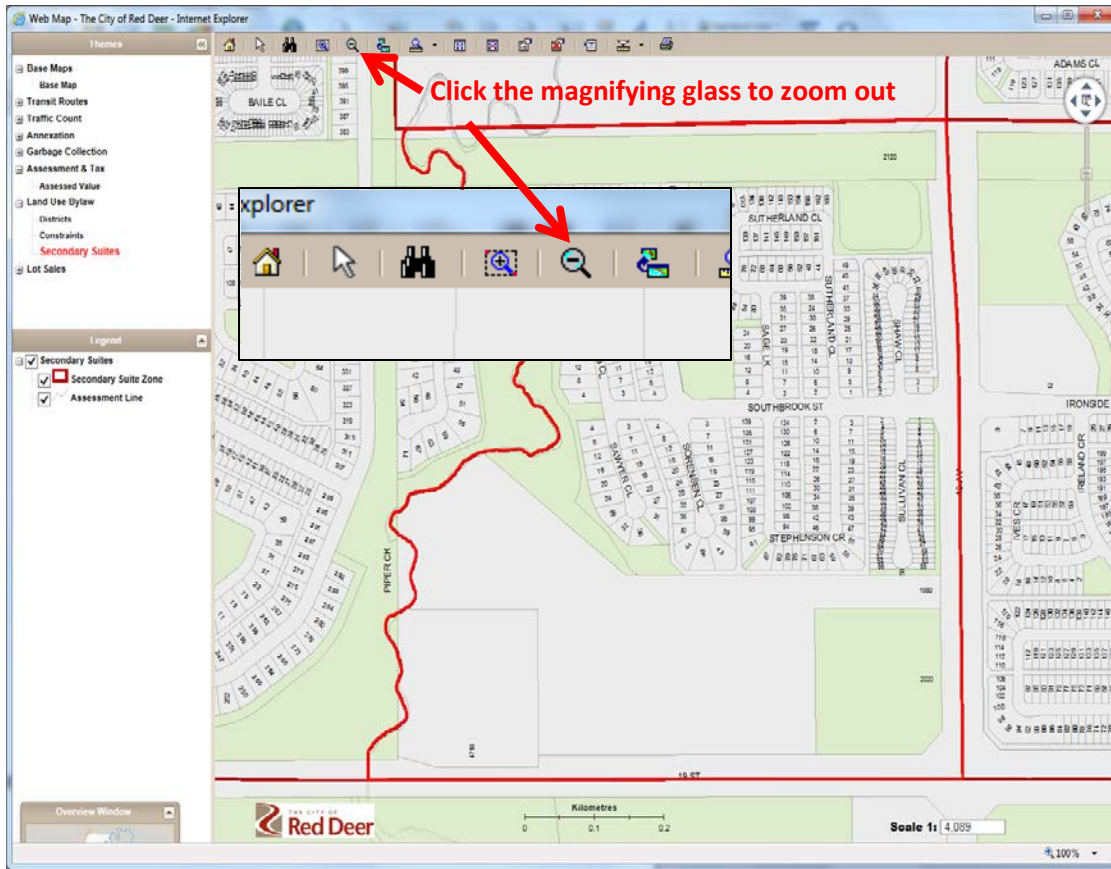

The City of Red Deer Interactive Web Map has all the information you need about our city. With this tool, you can find:

- Transit routes
- Hiking trails
- Neighbourhood and address listings
- Property values
- Zoning information
- Garbage collection schedules
- Points of interest

If you have any questions or comments about the Interactive Map, let us know.

[Launch Web Map](#) ← **3. Click to launch the map**

Share This: [f](#) [t](#) [G+](#) [e](#) [+](#)

City Maps
Map Cat
Interactiv
Map Sale
Open Da
Snow pla
Traffic In
Street Na
Getting Ar
History
Living in R
Moving to
Population
Social Wel
Tourism R

8. The map should then look like this

Zoom out one time to see the number of suites remaining in the neighbourhood

9. The map now shows 19 suites can be applied for in this neighbourhood