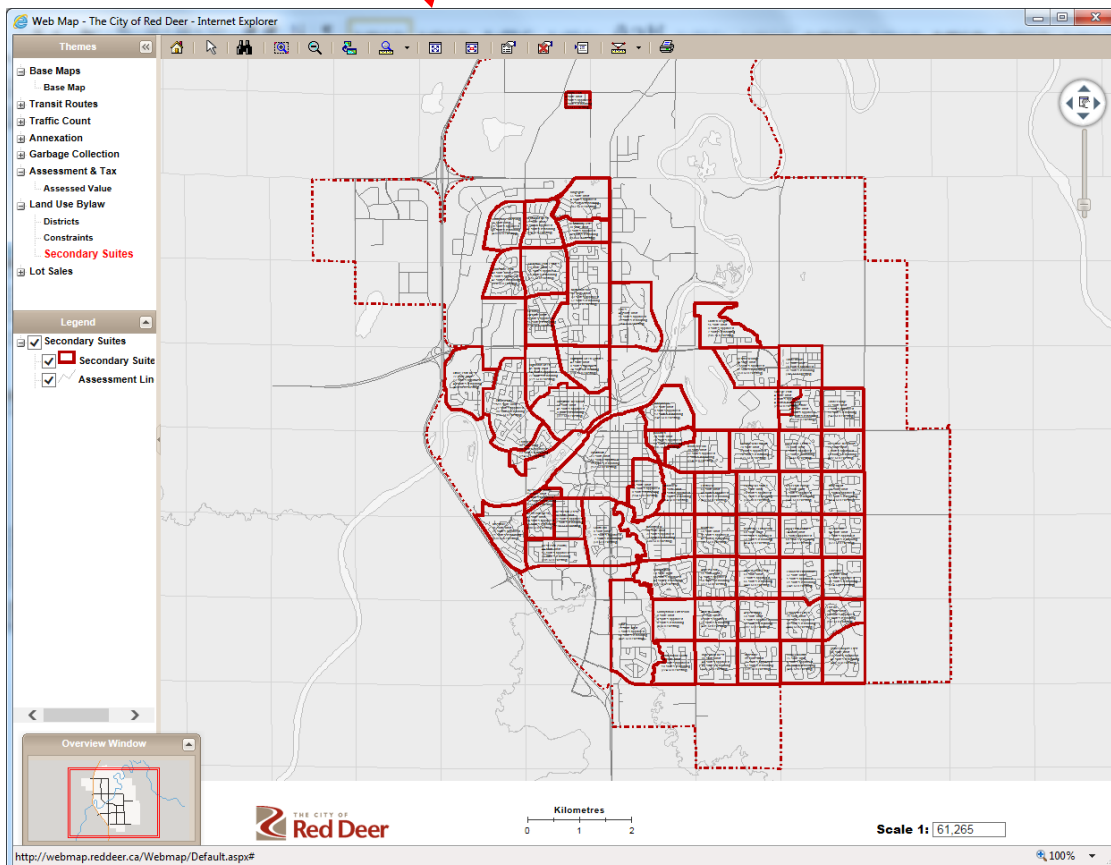

The City of Red Deer Interactive Web Map has all the information you need about our city. With this tool, you can find:

- Transit routes
- Hiking trails
- Neighbourhood and address listings
- Property values
- Zoning information
- Garbage collection schedules
- Points of interest

If you have any questions or comments about the Interactive Map, let us know.

[Launch Web Map](#) ← **3. Click to launch the map**

Share This: [f](#) [t](#) [G+](#) [e](#) [+](#)

City Maps
Map Cat
Interactiv
Map Sale
Open Da
Snow pla
Traffic In
Street Na
Getting Ar
History
Living in R
Moving to
Population
Social Wel
Tourism R

8. The map should then look like this

Zoom out one time to see the number of suites remaining in the neighbourhood

9. The map now shows 19 suites can be applied for in this neighbourhood