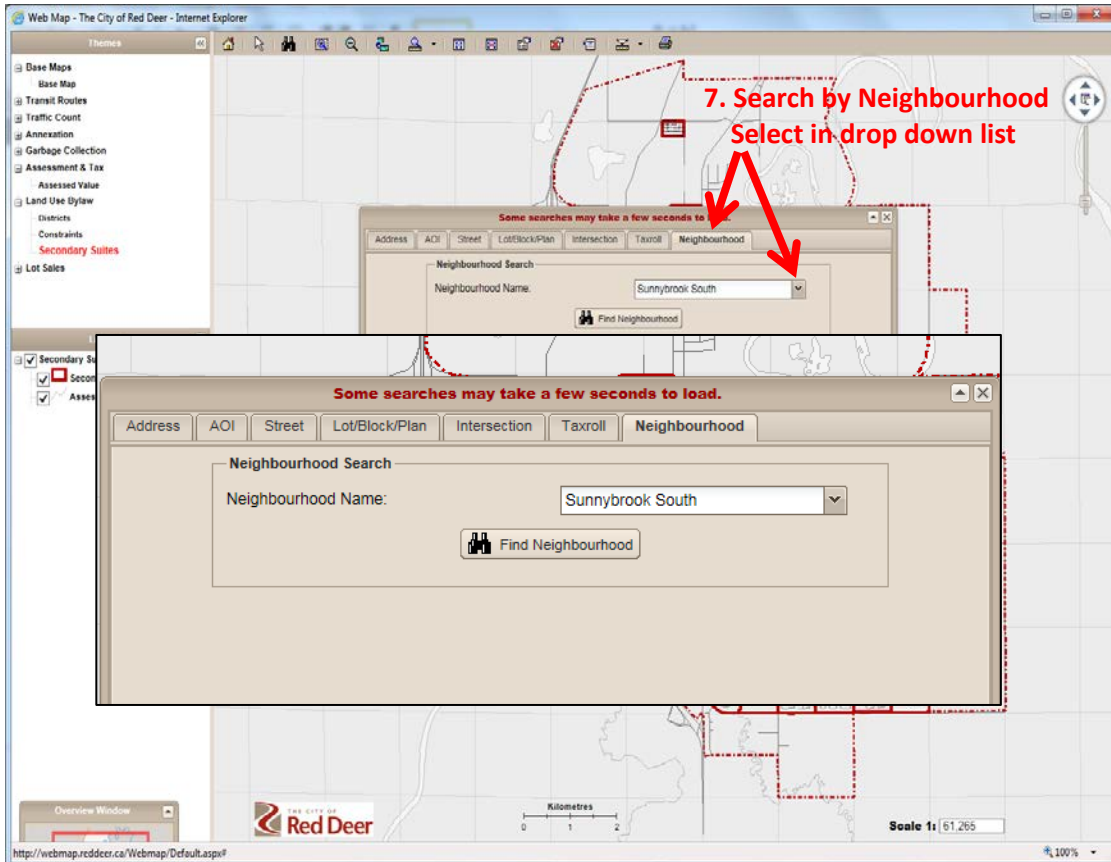

The City of Red Deer Interactive Web Map has all the information you need about our city. With this tool, you can find:

- Transit routes
- Hiking trails
- Neighbourhood and address listings
- Property values
- Zoning information
- Garbage collection schedules
- Points of interest

If you have any questions or comments about the Interactive Map, let us know.

[Launch Web Map](#) ← **3. Click to launch the map**

Share This: [f](#) [t](#) [G+](#) [e](#) [+](#)

City Maps
Map Cat
Interactiv
Map Sale
Open Da
Snow pla
Traffic In
Street Na
Getting Ar
History
Living in R
Moving to
Population
Social Wel
Tourism R

8. The map should then look like this

Zoom out one time to see the number of suites remaining in the neighbourhood

9. The map now shows 19 suites can be applied for in this neighbourhood