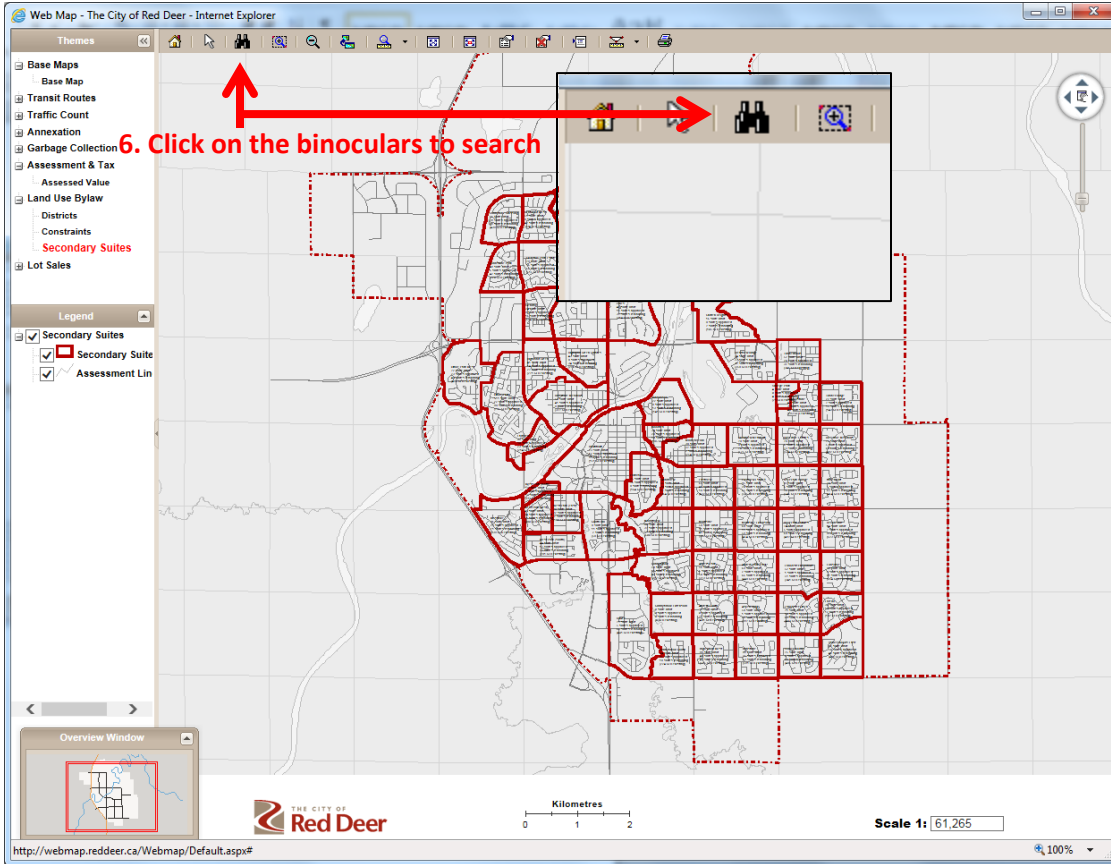

Interactive City Map
Visit Web Map The City of Red Deer's interactive online mapping tool.

look n book
online registration & facility information

MyCity
E-billing and MyCity
Parking Ticket Payment Online
Activities Search and Registration
Register in a Program - look n book
Property Inquiries and Tax Certificates
Interactive City Map (Web Map)
Open Data Catalogue
Red Deer Community Events
Request a Copy of The City of Red Deer's Strategic Plan

The City of Red Deer Interactive Web Map has all the information you need about our city. With this tool, you can find:

- Transit routes
- Hiking trails
- Neighbourhood and address listings
- Property values
- Zoning information
- Garbage collection schedules
- Points of interest

If you have any questions or comments about the Interactive Map, let us know.

[Launch Web Map](#) ← **3. Click to launch the map**

Share This: [f](#) [t](#) [G+](#) [e](#) [+](#)

City Maps
Map Cat
Interactiv
Map Sale
Open Da
Snow pla
Traffic In
Street Na
Getting Ar
History
Living in R
Moving to
Population
Social Wel
Tourism R

8. The map should then look like this

Zoom out one time to see the number of suites remaining in the neighbourhood

9. The map now shows 19 suites can be applied for in this neighbourhood