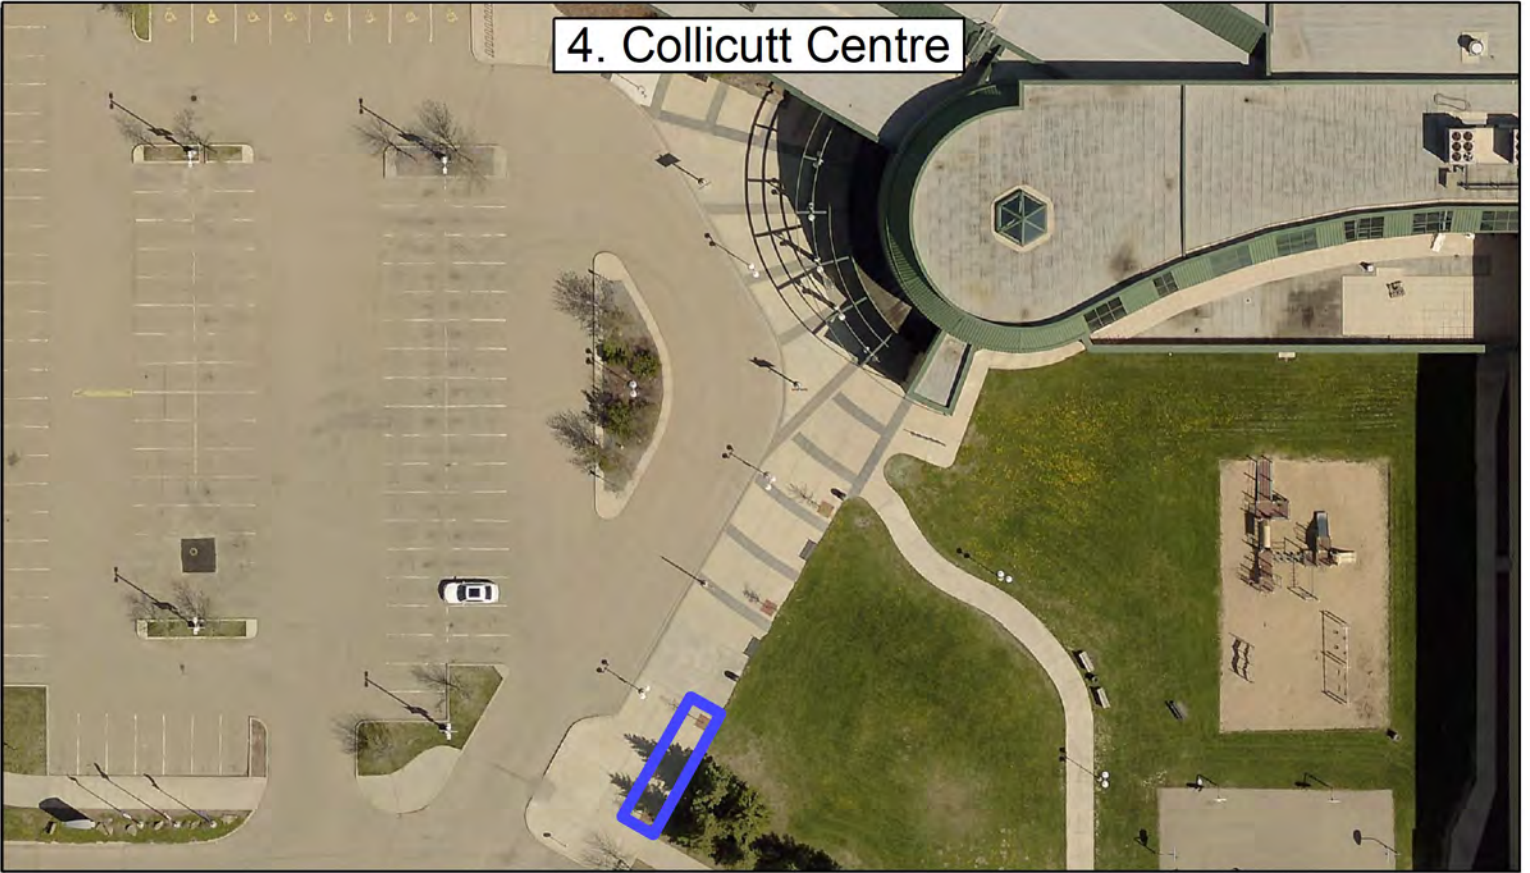

E-Scooter Collection Points

1. Bower Transit Terminal

2. Kingston Transit Terminal

E-Scooter Collection Points

E-Scooter Collection Points

4. Collicutt Centre

5. Culture Services

E-Scooter Collection Points

6. Dawe Centre

7. Great Chief Park

E-Scooter Collection Points

8. Mackenzie Trails

9. Kiwanis Picnic Park

E-Scooter Collection Points

10. Recreation Centre

11. Discovery Canyon

E-Scooter Collection Points

12. Veterans Park & Sorensen Station

E-Scooter Collection Points

13. Three Mile Bend

14. Heritage Ranch

E-Scooter No-Go Zones

15. Glendale Skate Park

16. Rotary Skate Park

E-Scooter No-Go Zones

17. Bower Place Parking Lot

E-Scooter No-Go Zones

18. Gaetz Lakes Sanctuary

E-Scooter No-Go Zones

19. River Bend Golf Course

E-Scooter No-Go Zones

E-Scooter No-Go Zones