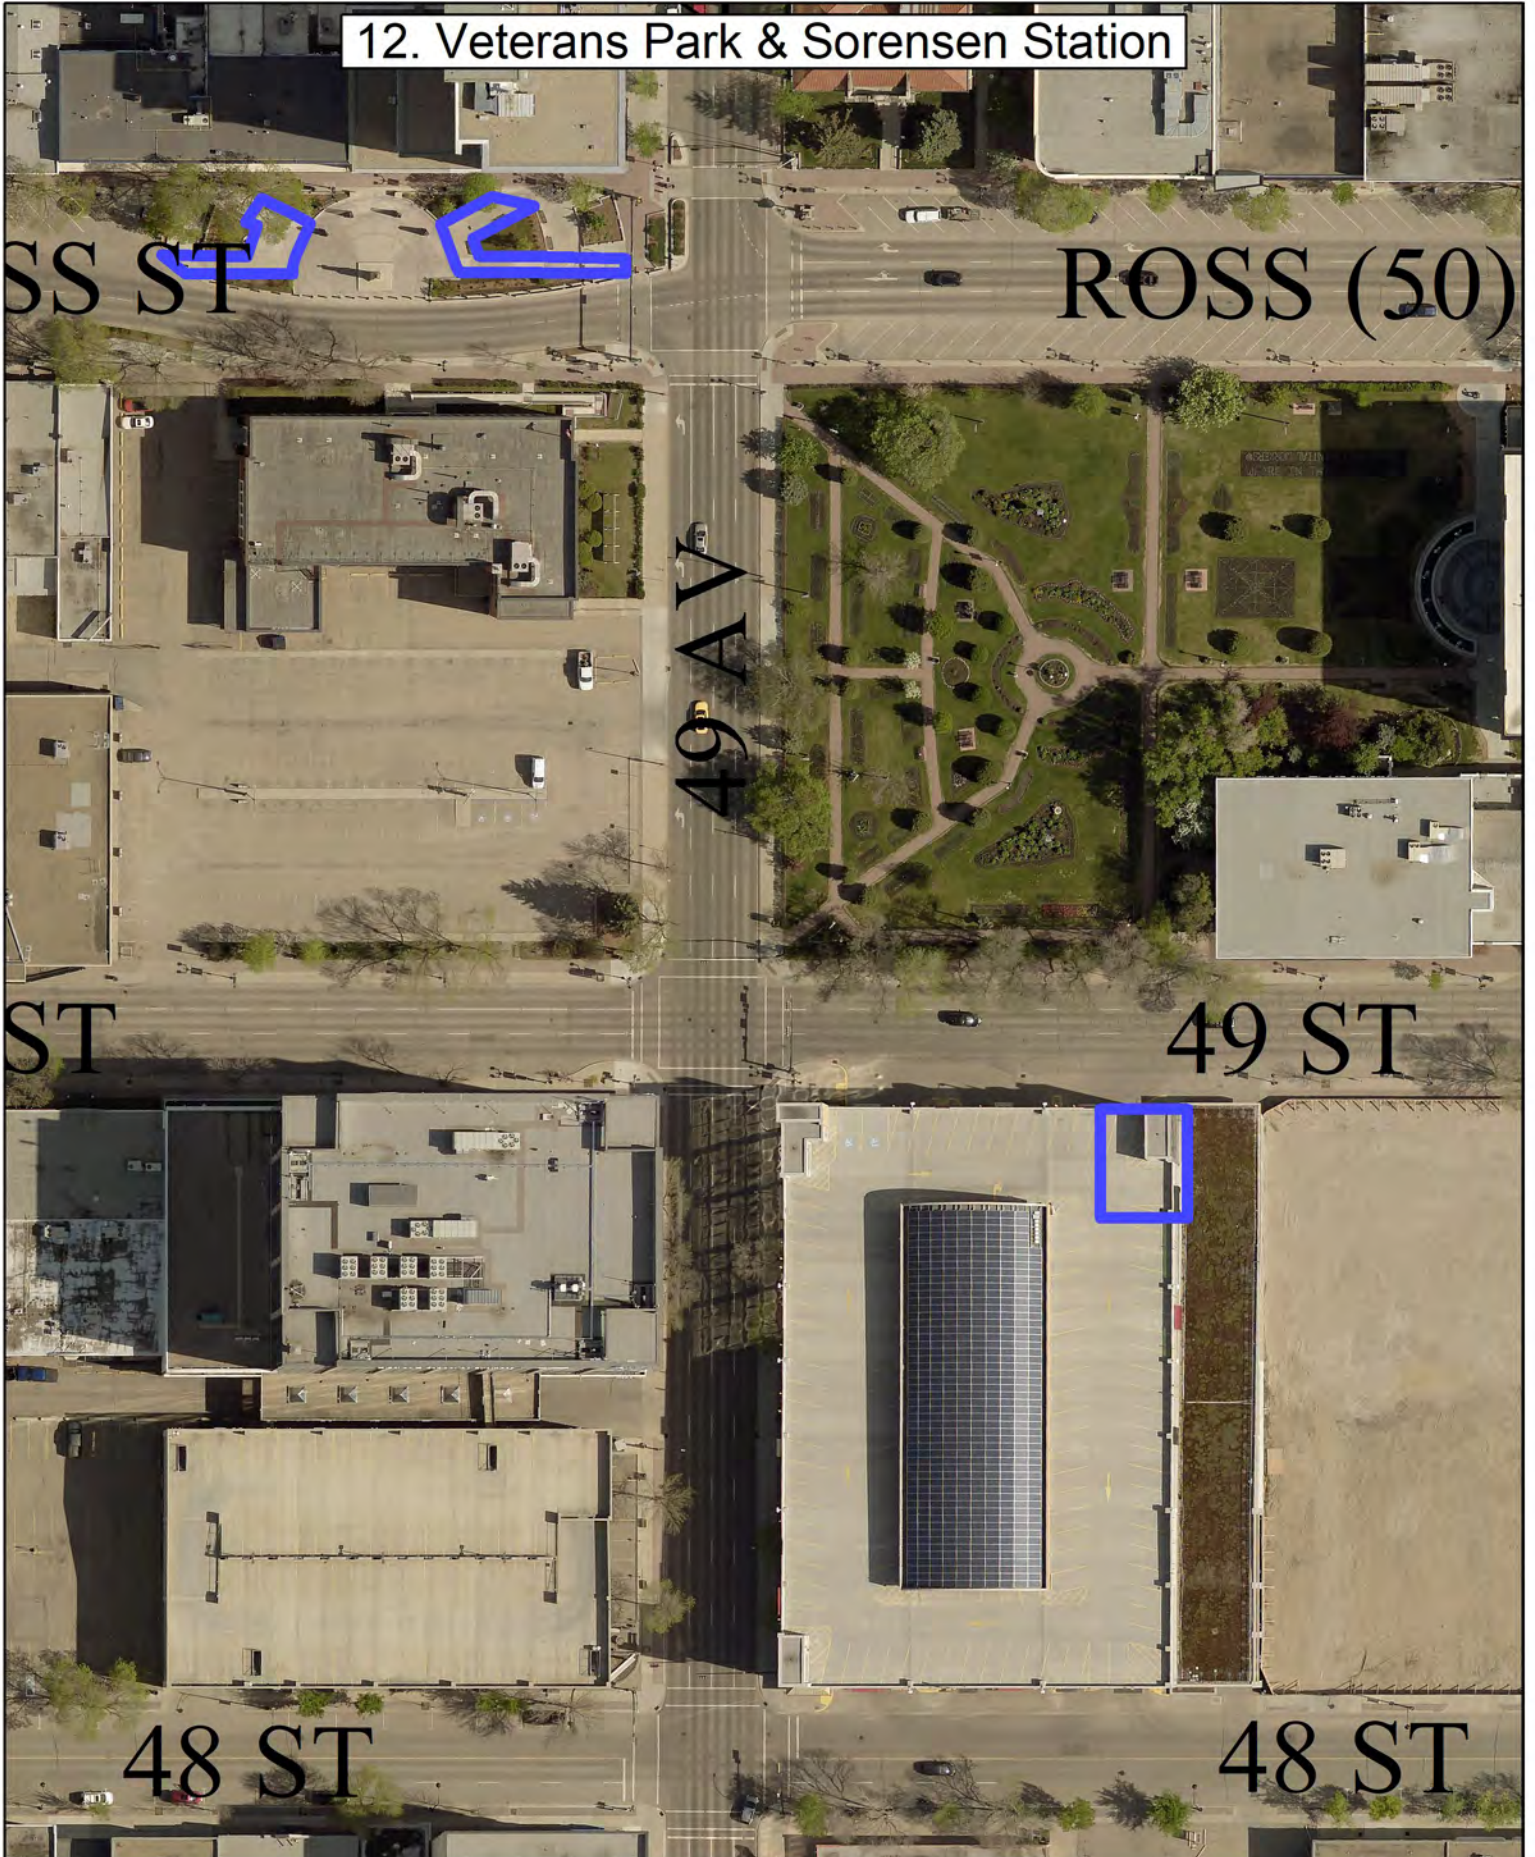

E-Scooter Collection Points

1. Bower Transit Terminal

2. Kingston Transit Terminal

E-Scooter Collection Points

E-Scooter Collection Points

4. Collicutt Centre

5. Culture Services

E-Scooter Collection Points

6. Dawe Centre

7. Great Chief Park

E-Scooter Collection Points

8. Mackenzie Trails

9. Kiwanis Picnic Park

E-Scooter Collection Points

10. Recreation Centre

11. Discovery Canyon

E-Scooter Collection Points

12. Veterans Park & Sorensen Station

E-Scooter Collection Points

13. Three Mile Bend

14. Heritage Ranch

E-Scooter No-Go Zones

15. Glendale Skate Park

16. Rotary Skate Park

E-Scooter No-Go Zones

17. Bower Place Parking Lot

E-Scooter No-Go Zones

18. Gaetz Lakes Sanctuary

E-Scooter No-Go Zones

19. River Bend Golf Course

E-Scooter No-Go Zones

E-Scooter No-Go Zones