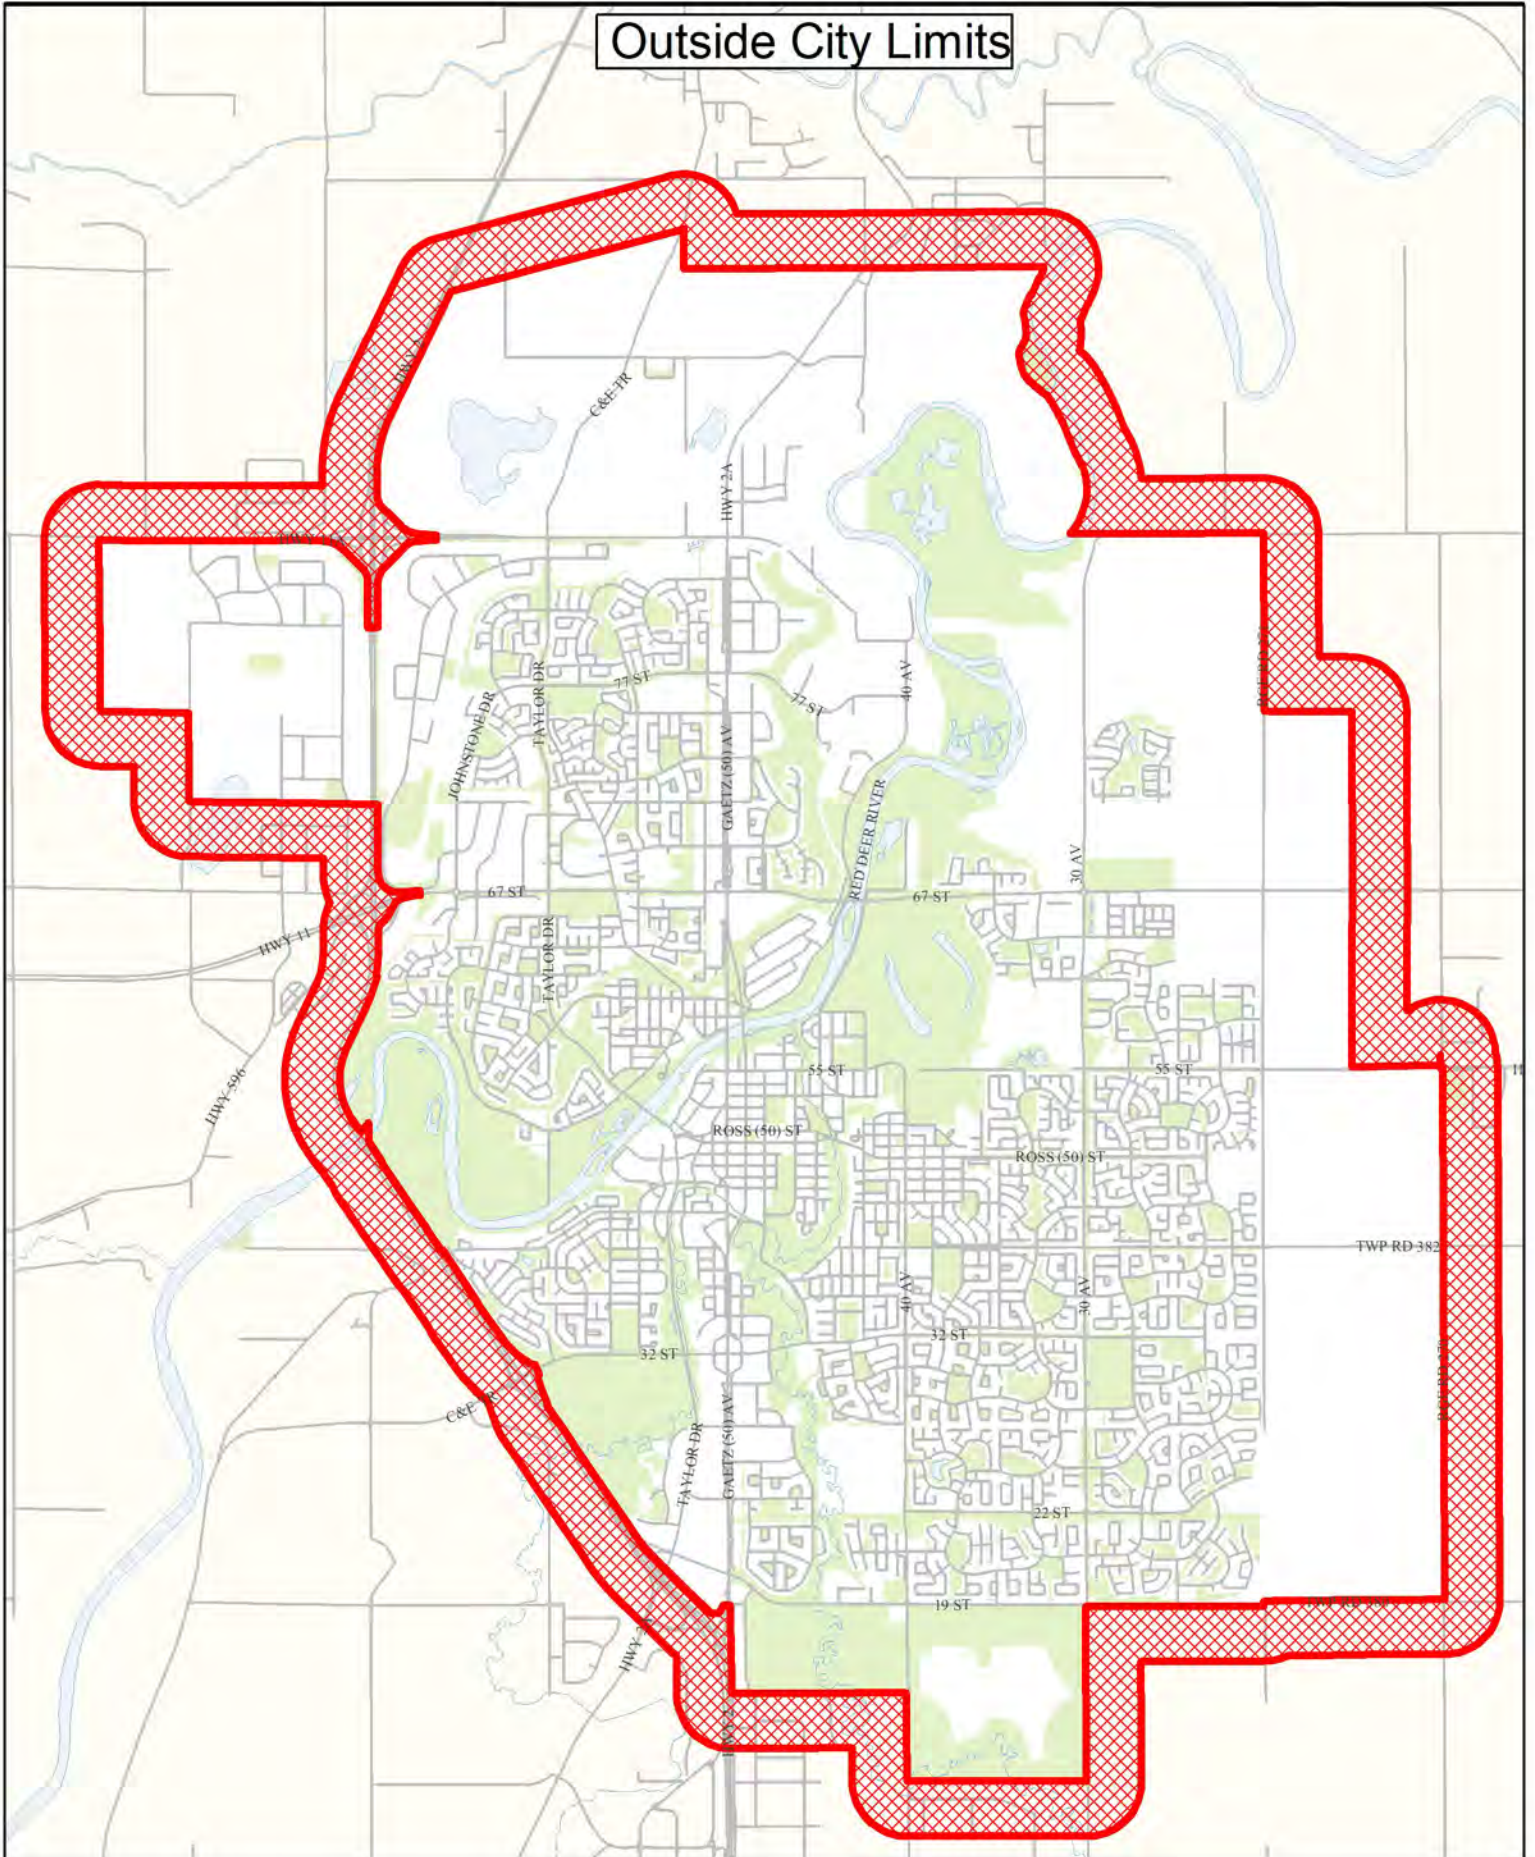

E-Scooter Collection Points

12. Veterans Park & Sorensen Station

E-Scooter Collection Points

13. Three Mile Bend

14. Heritage Ranch

E-Scooter No-Go Zones

15. Glendale Skate Park

16. Rotary Skate Park

E-Scooter No-Go Zones

17. Bower Place Parking Lot

E-Scooter No-Go Zones

18. Gaetz Lakes Sanctuary

E-Scooter No-Go Zones

19. River Bend Golf Course

E-Scooter No-Go Zones

E-Scooter No-Go Zones

E-Scooter No-Go Zones

E-Scooter No-Go Zones

Outside City Limits

E-Scooter No-Go Zones

Red Deer Mountain Bike Park

E-Scooter Slow Zones (10 km/hr)

E-Scooter Slow Zones (10 km/hr)

Bower Transit Terminals

Kingston Transit Terminal

E-Scooter Slow Zones (10 km/hr)

G.W. Harris Plaza at Culture Services

53 ST

48 AV

48 AV

E-Scooter Slow Zones (10 km/hr)

E-Scooter Slow Zones (10 km/hr)