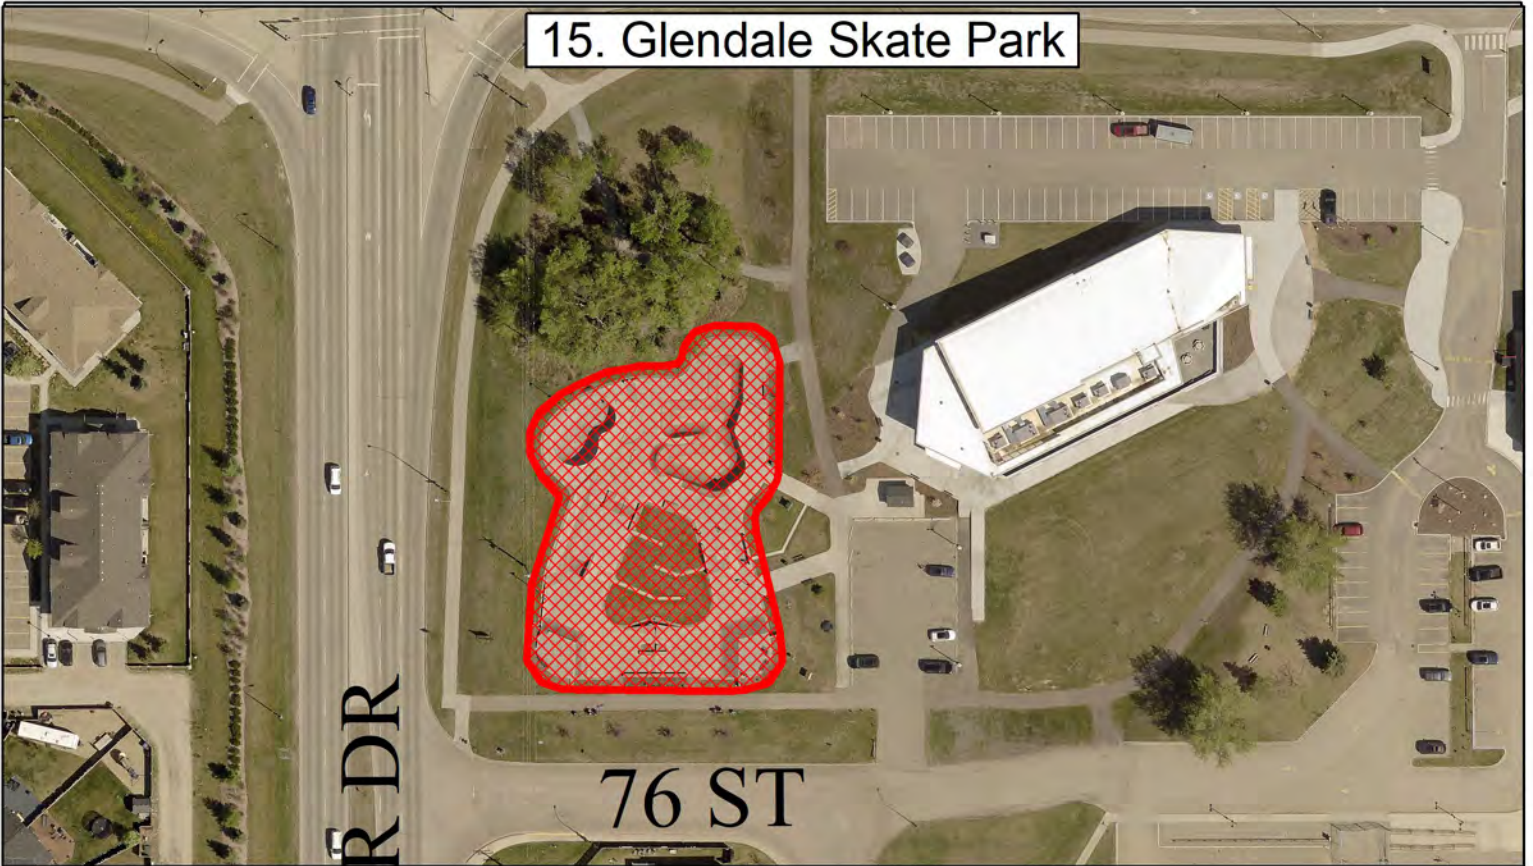

E-Scooter Collection Points

12. Veterans Park & Sorensen Station

E-Scooter Collection Points

13. Three Mile Bend

14. Heritage Ranch

E-Scooter No-Go Zones

15. Glendale Skate Park

16. Rotary Skate Park

E-Scooter No-Go Zones

17. Bower Place Parking Lot

E-Scooter No-Go Zones

18. Gaetz Lakes Sanctuary

E-Scooter No-Go Zones

19. River Bend Golf Course

E-Scooter No-Go Zones

E-Scooter No-Go Zones