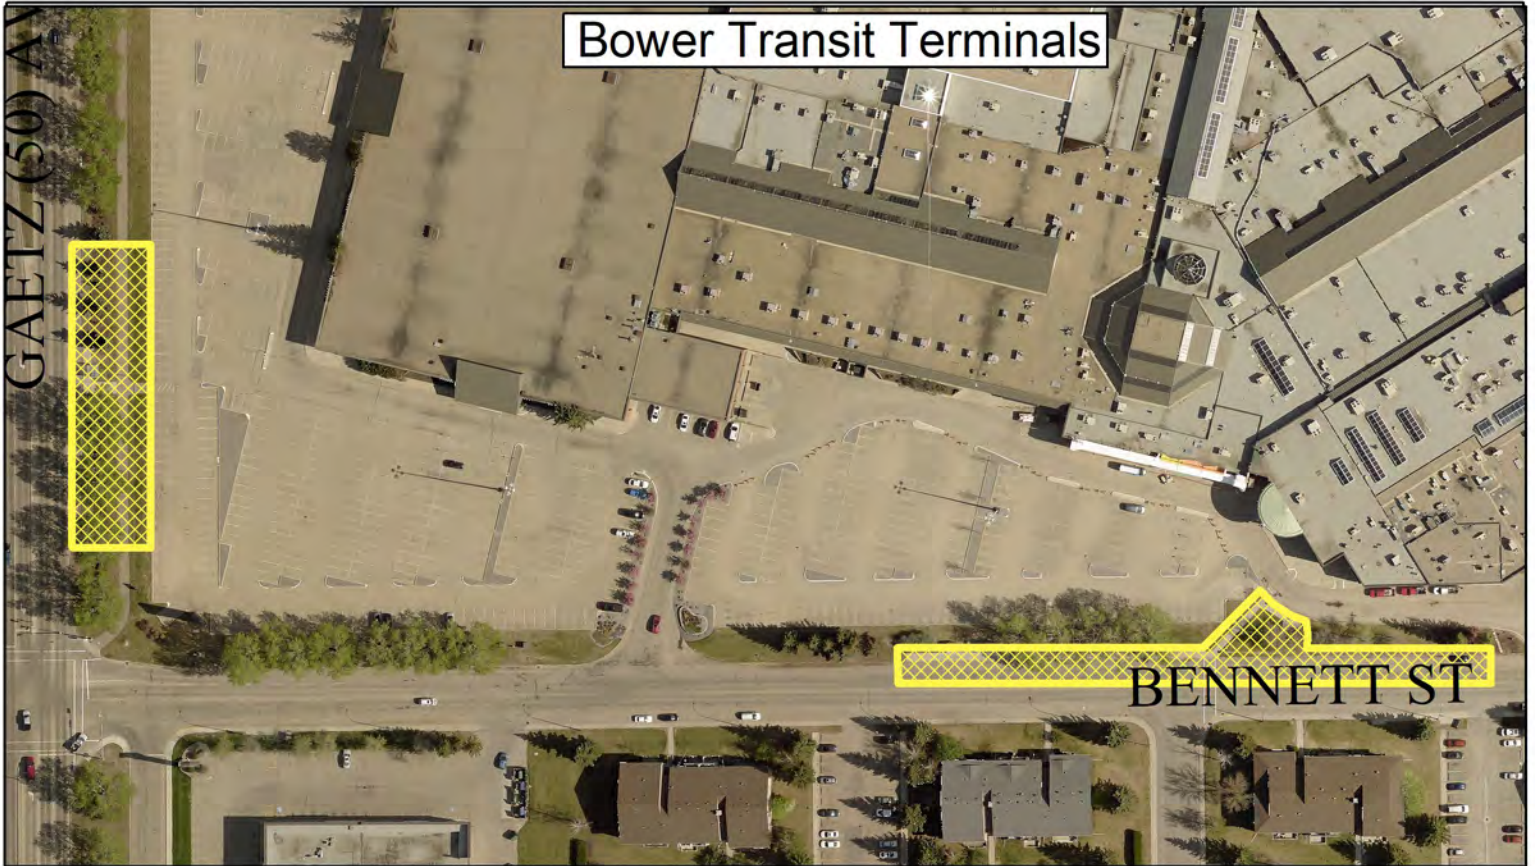

E-Scooter No-Go Zones

E-Scooter No-Go Zones

Outside City Limits

E-Scooter No-Go Zones

Red Deer Mountain Bike Park

E-Scooter Slow Zones (10 km/hr)

E-Scooter Slow Zones (10 km/hr)

Bower Transit Terminals