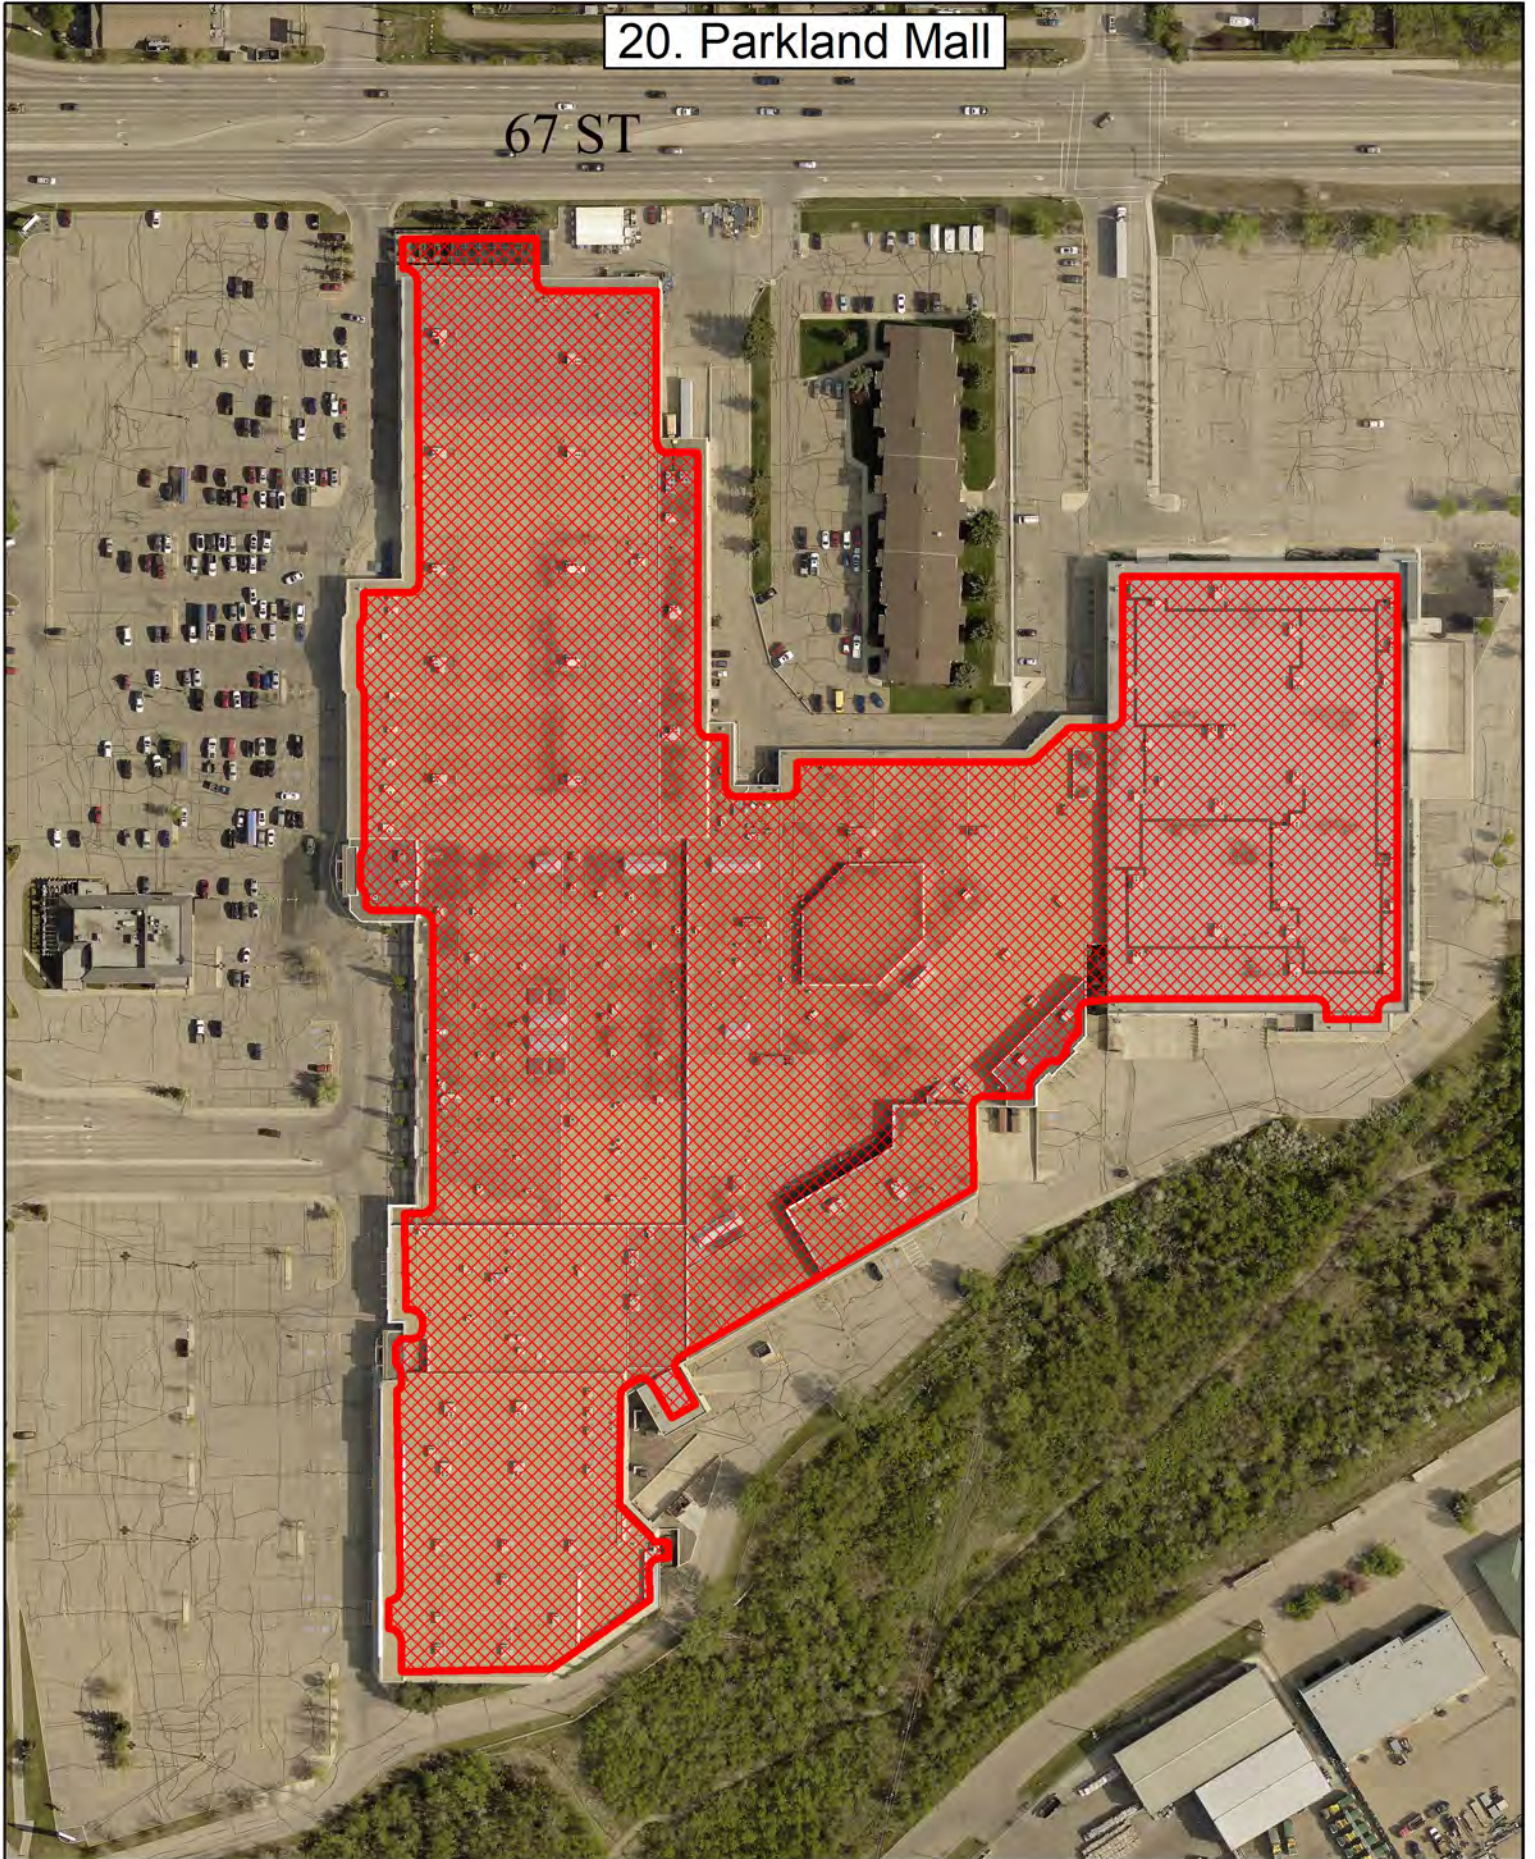

E-Scooter Collection Points

12. Veterans Park & Sorensen Station

E-Scooter Collection Points

13. Three Mile Bend

14. Heritage Ranch

E-Scooter No-Go Zones

15. Glendale Skate Park

16. Rotary Skate Park

E-Scooter No-Go Zones

17. Bower Place Parking Lot

E-Scooter No-Go Zones

18. Gaetz Lakes Sanctuary

E-Scooter No-Go Zones

19. River Bend Golf Course

E-Scooter No-Go Zones

E-Scooter No-Go Zones

E-Scooter No-Go Zones

E-Scooter No-Go Zones

Outside City Limits

E-Scooter No-Go Zones

Red Deer Mountain Bike Park

E-Scooter Slow Zones (10 km/hr)

E-Scooter Slow Zones (10 km/hr)

Bower Transit Terminals