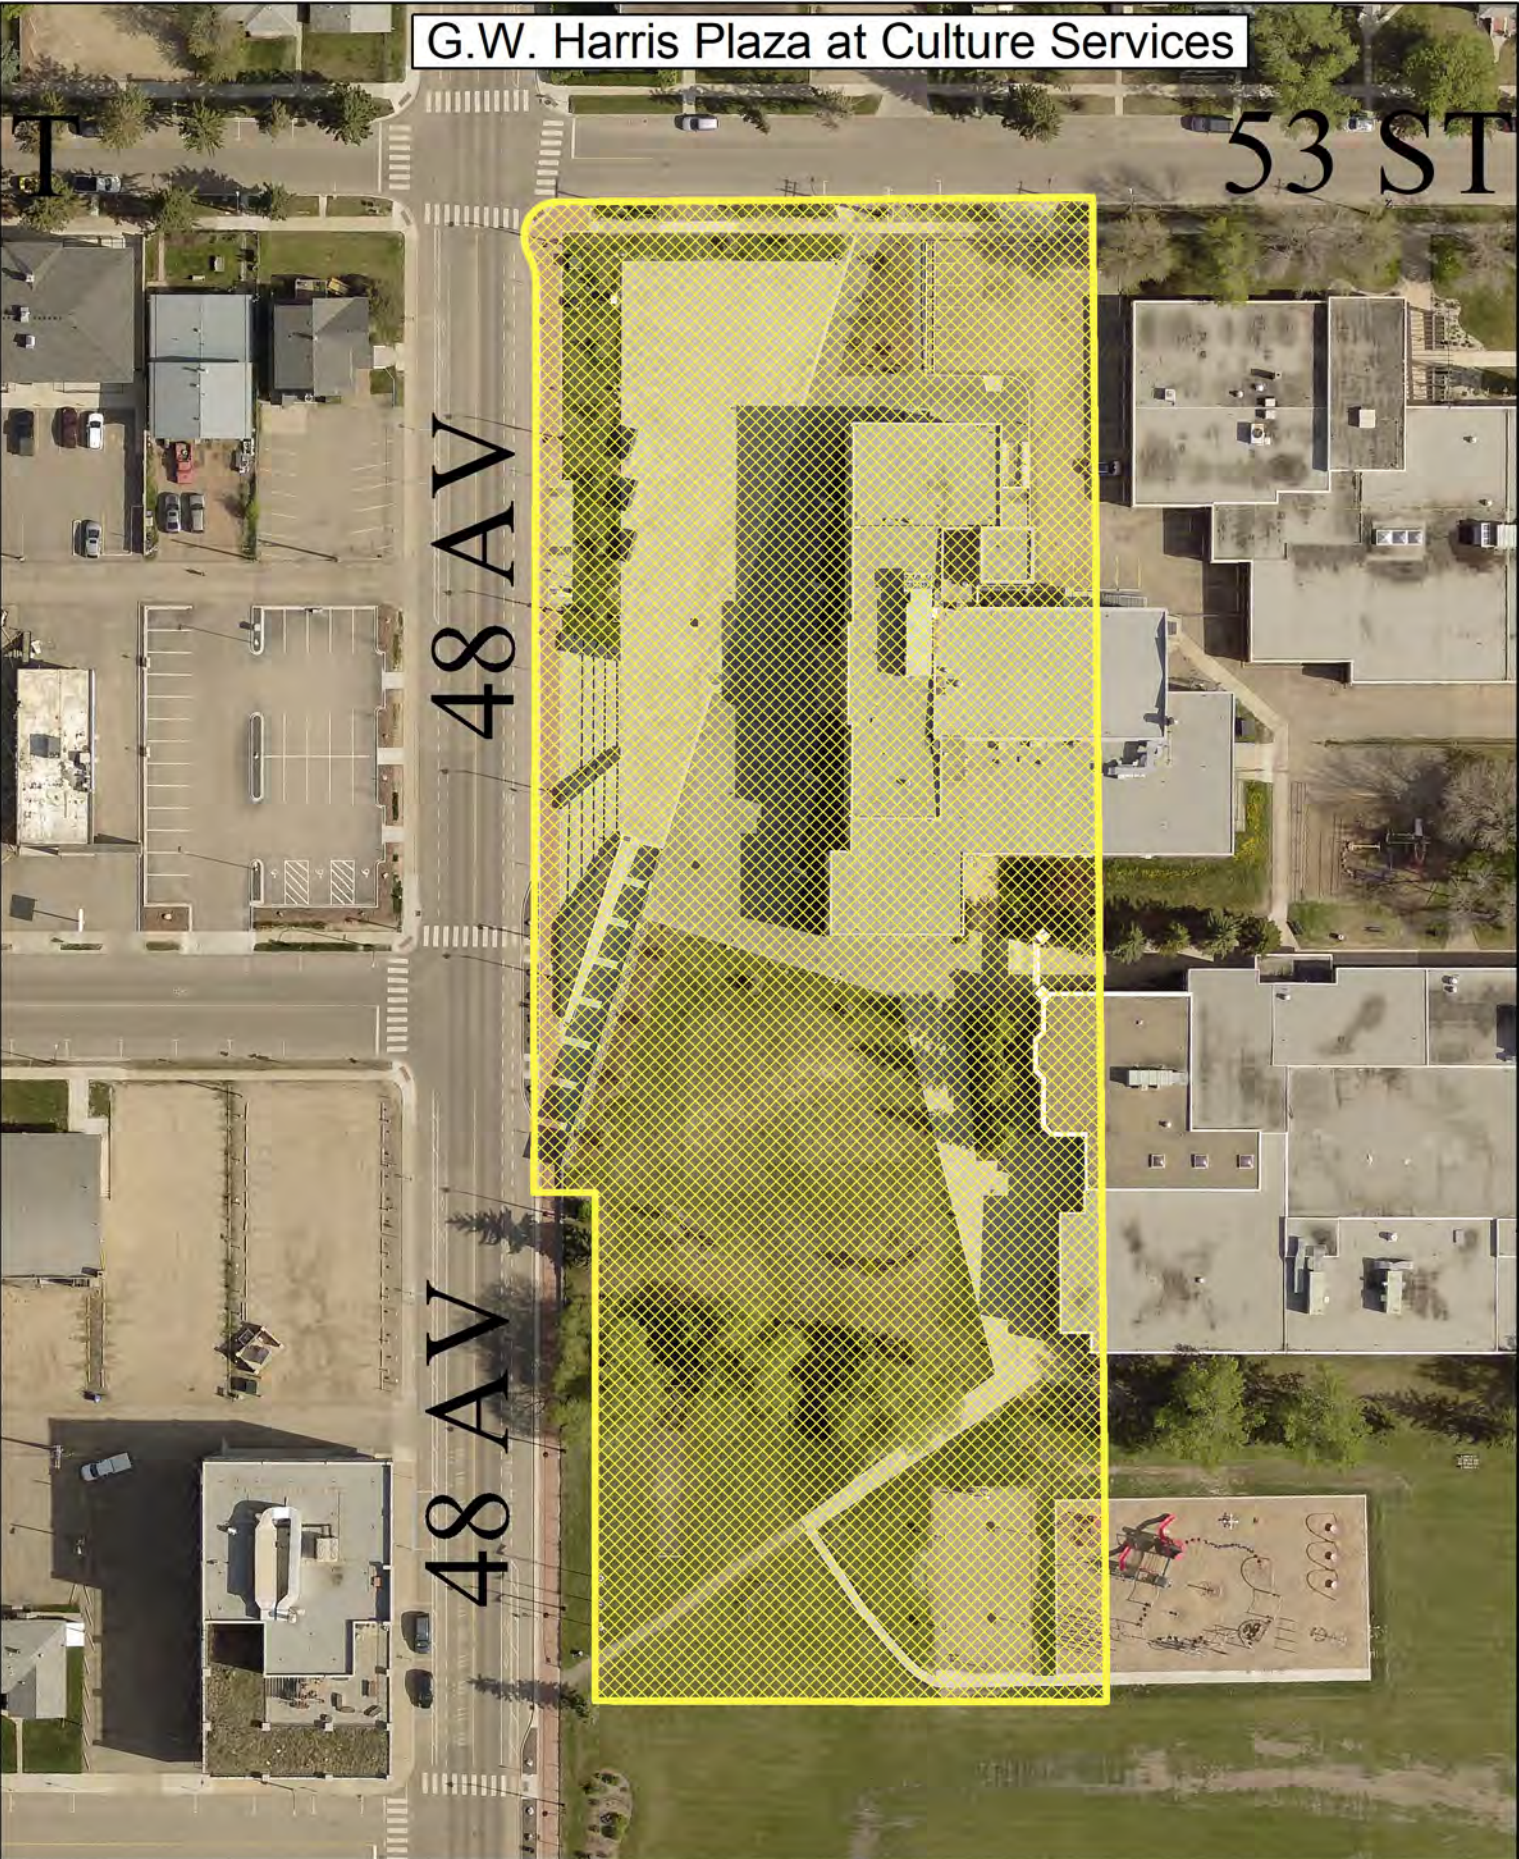

Kingston Transit Terminal

E-Scooter Slow Zones (10 km/hr)

G.W. Harris Plaza at Culture Services

53 ST

48 AV

48 AV

E-Scooter Slow Zones (10 km/hr)

E-Scooter Slow Zones (10 km/hr)