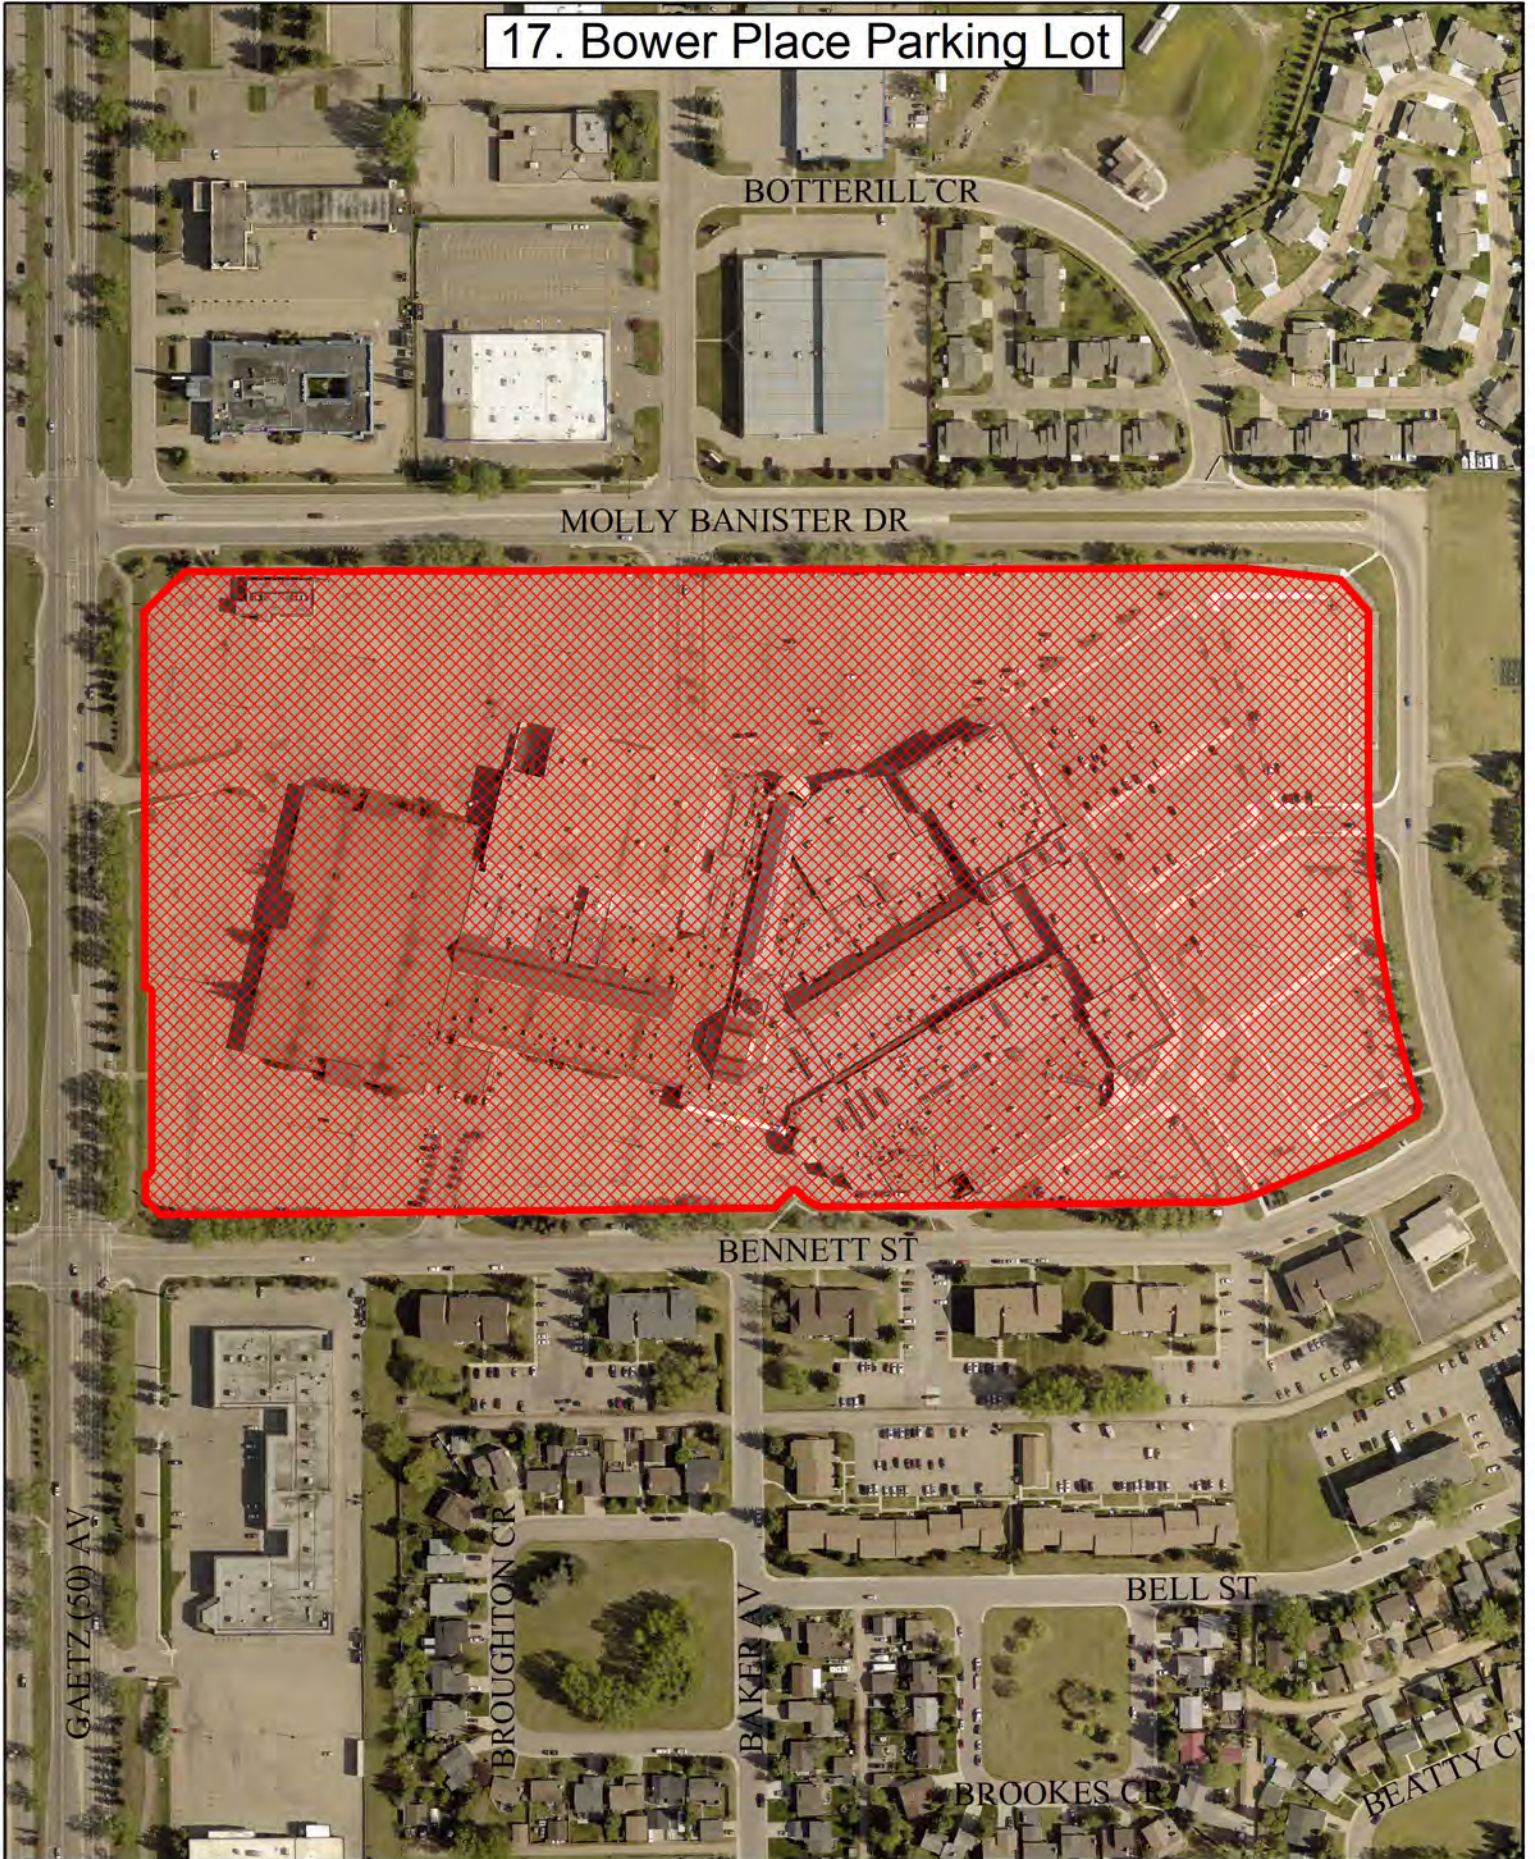

6. Dawe Centre

7. Great Chief Park

E-Scooter Collection Points

8. Mackenzie Trails

9. Kiwanis Picnic Park

E-Scooter Collection Points

10. Recreation Centre

11. Discovery Canyon

E-Scooter Collection Points

12. Veterans Park & Sorensen Station

E-Scooter Collection Points

13. Three Mile Bend

14. Heritage Ranch

E-Scooter No-Go Zones

15. Glendale Skate Park

16. Rotary Skate Park

E-Scooter No-Go Zones

17. Bower Place Parking Lot

E-Scooter No-Go Zones

18. Gaetz Lakes Sanctuary

E-Scooter No-Go Zones

19. River Bend Golf Course

E-Scooter No-Go Zones

E-Scooter No-Go Zones