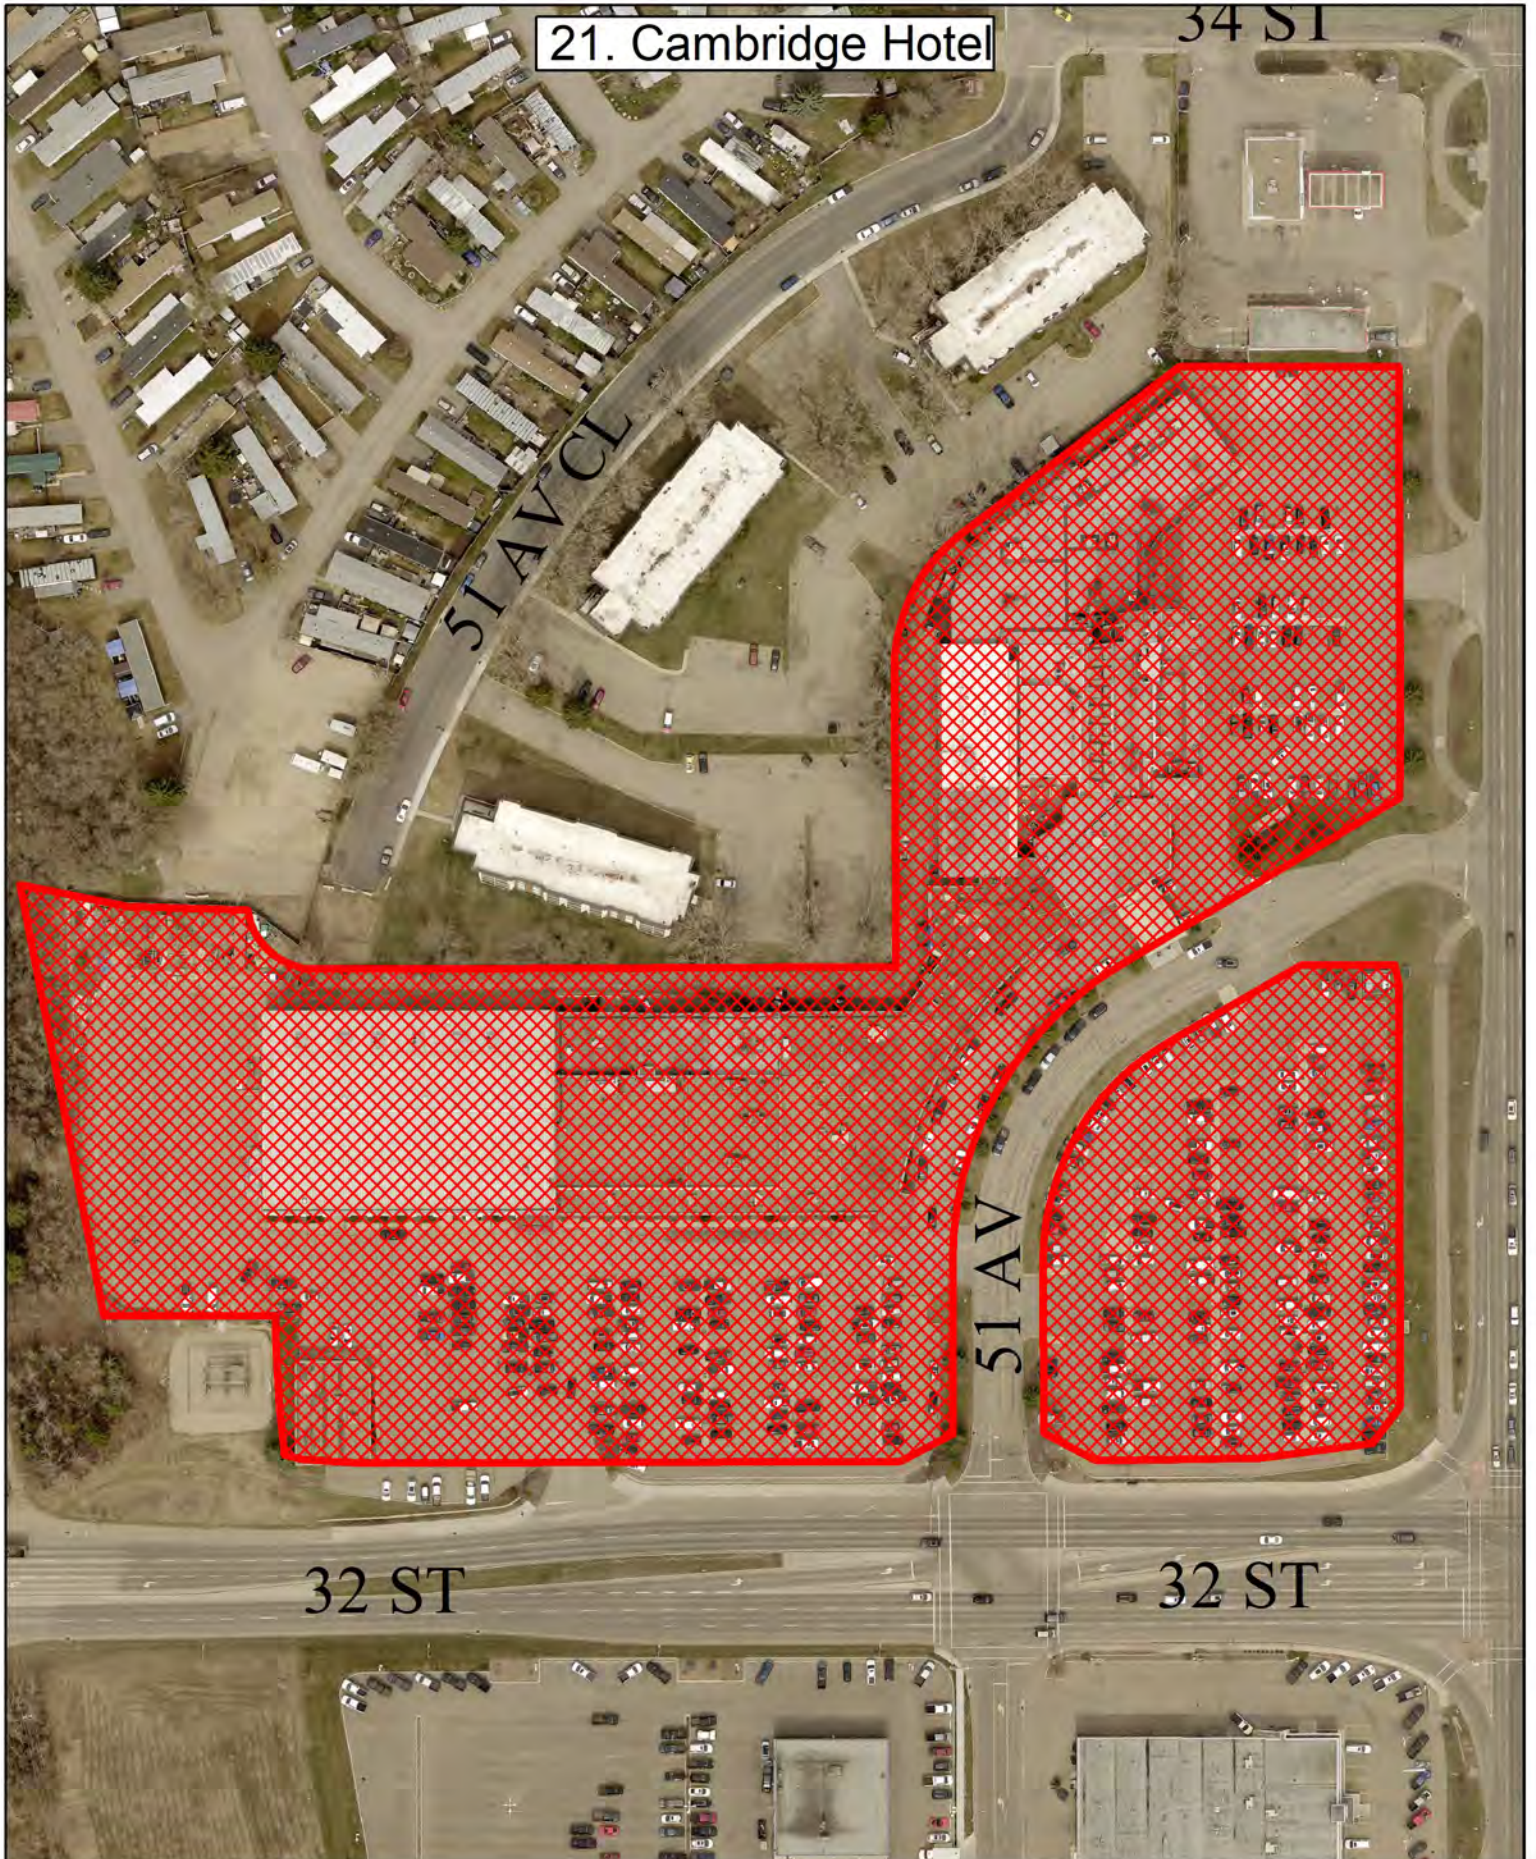

E-Scooter Collection Points

12. Veterans Park & Sorensen Station

E-Scooter Collection Points

13. Three Mile Bend

14. Heritage Ranch

E-Scooter No-Go Zones

15. Glendale Skate Park

16. Rotary Skate Park

E-Scooter No-Go Zones

17. Bower Place Parking Lot

E-Scooter No-Go Zones

18. Gaetz Lakes Sanctuary

E-Scooter No-Go Zones

19. River Bend Golf Course

E-Scooter No-Go Zones

E-Scooter No-Go Zones