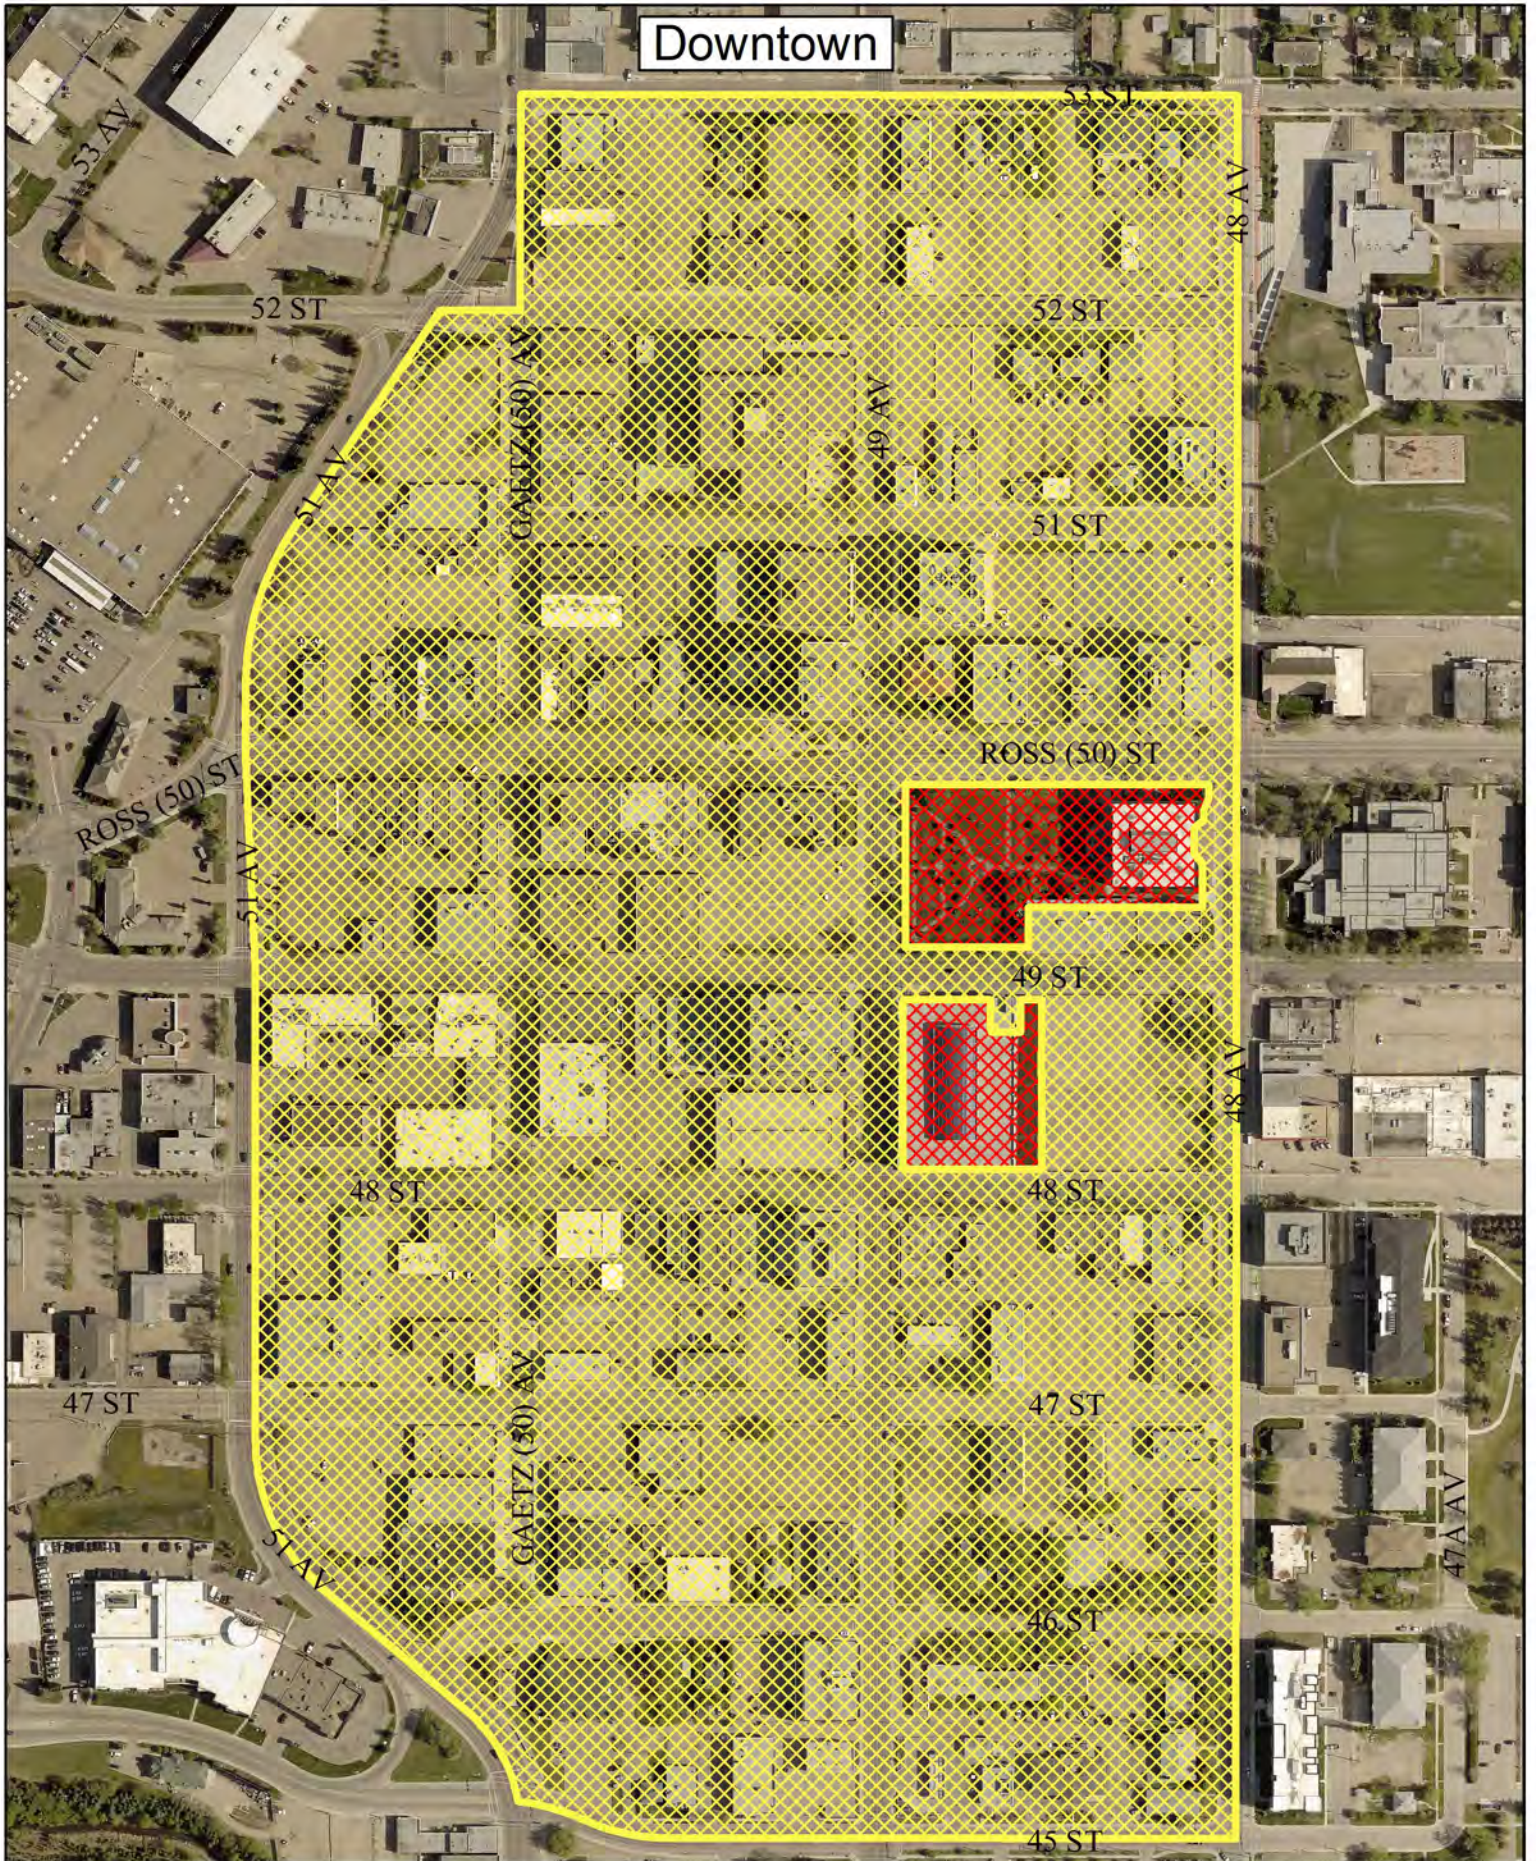

E-Scooter Collection Points

12. Veterans Park & Sorensen Station

E-Scooter Collection Points

13. Three Mile Bend

14. Heritage Ranch

E-Scooter No-Go Zones

15. Glendale Skate Park

16. Rotary Skate Park

Kingston Transit Terminal

E-Scooter Slow Zones (10 km/hr)

G.W. Harris Plaza at Culture Services

53 ST

48 AV

48 AV

E-Scooter Slow Zones (10 km/hr)

E-Scooter Slow Zones (10 km/hr)

E-Scooter Slow Zones (10 km/hr)

E-Scooter Slow Zones (10 km/hr)

E-Scooter Slow Zones (10 km/hr)

Canada 150 Plaza (Capstone)

E-Scooter Slow Zones (10 km/hr)

E-Scooter Slow Zones (15 km/hr)

E-Scooter Slow Zones (10 km/hr)