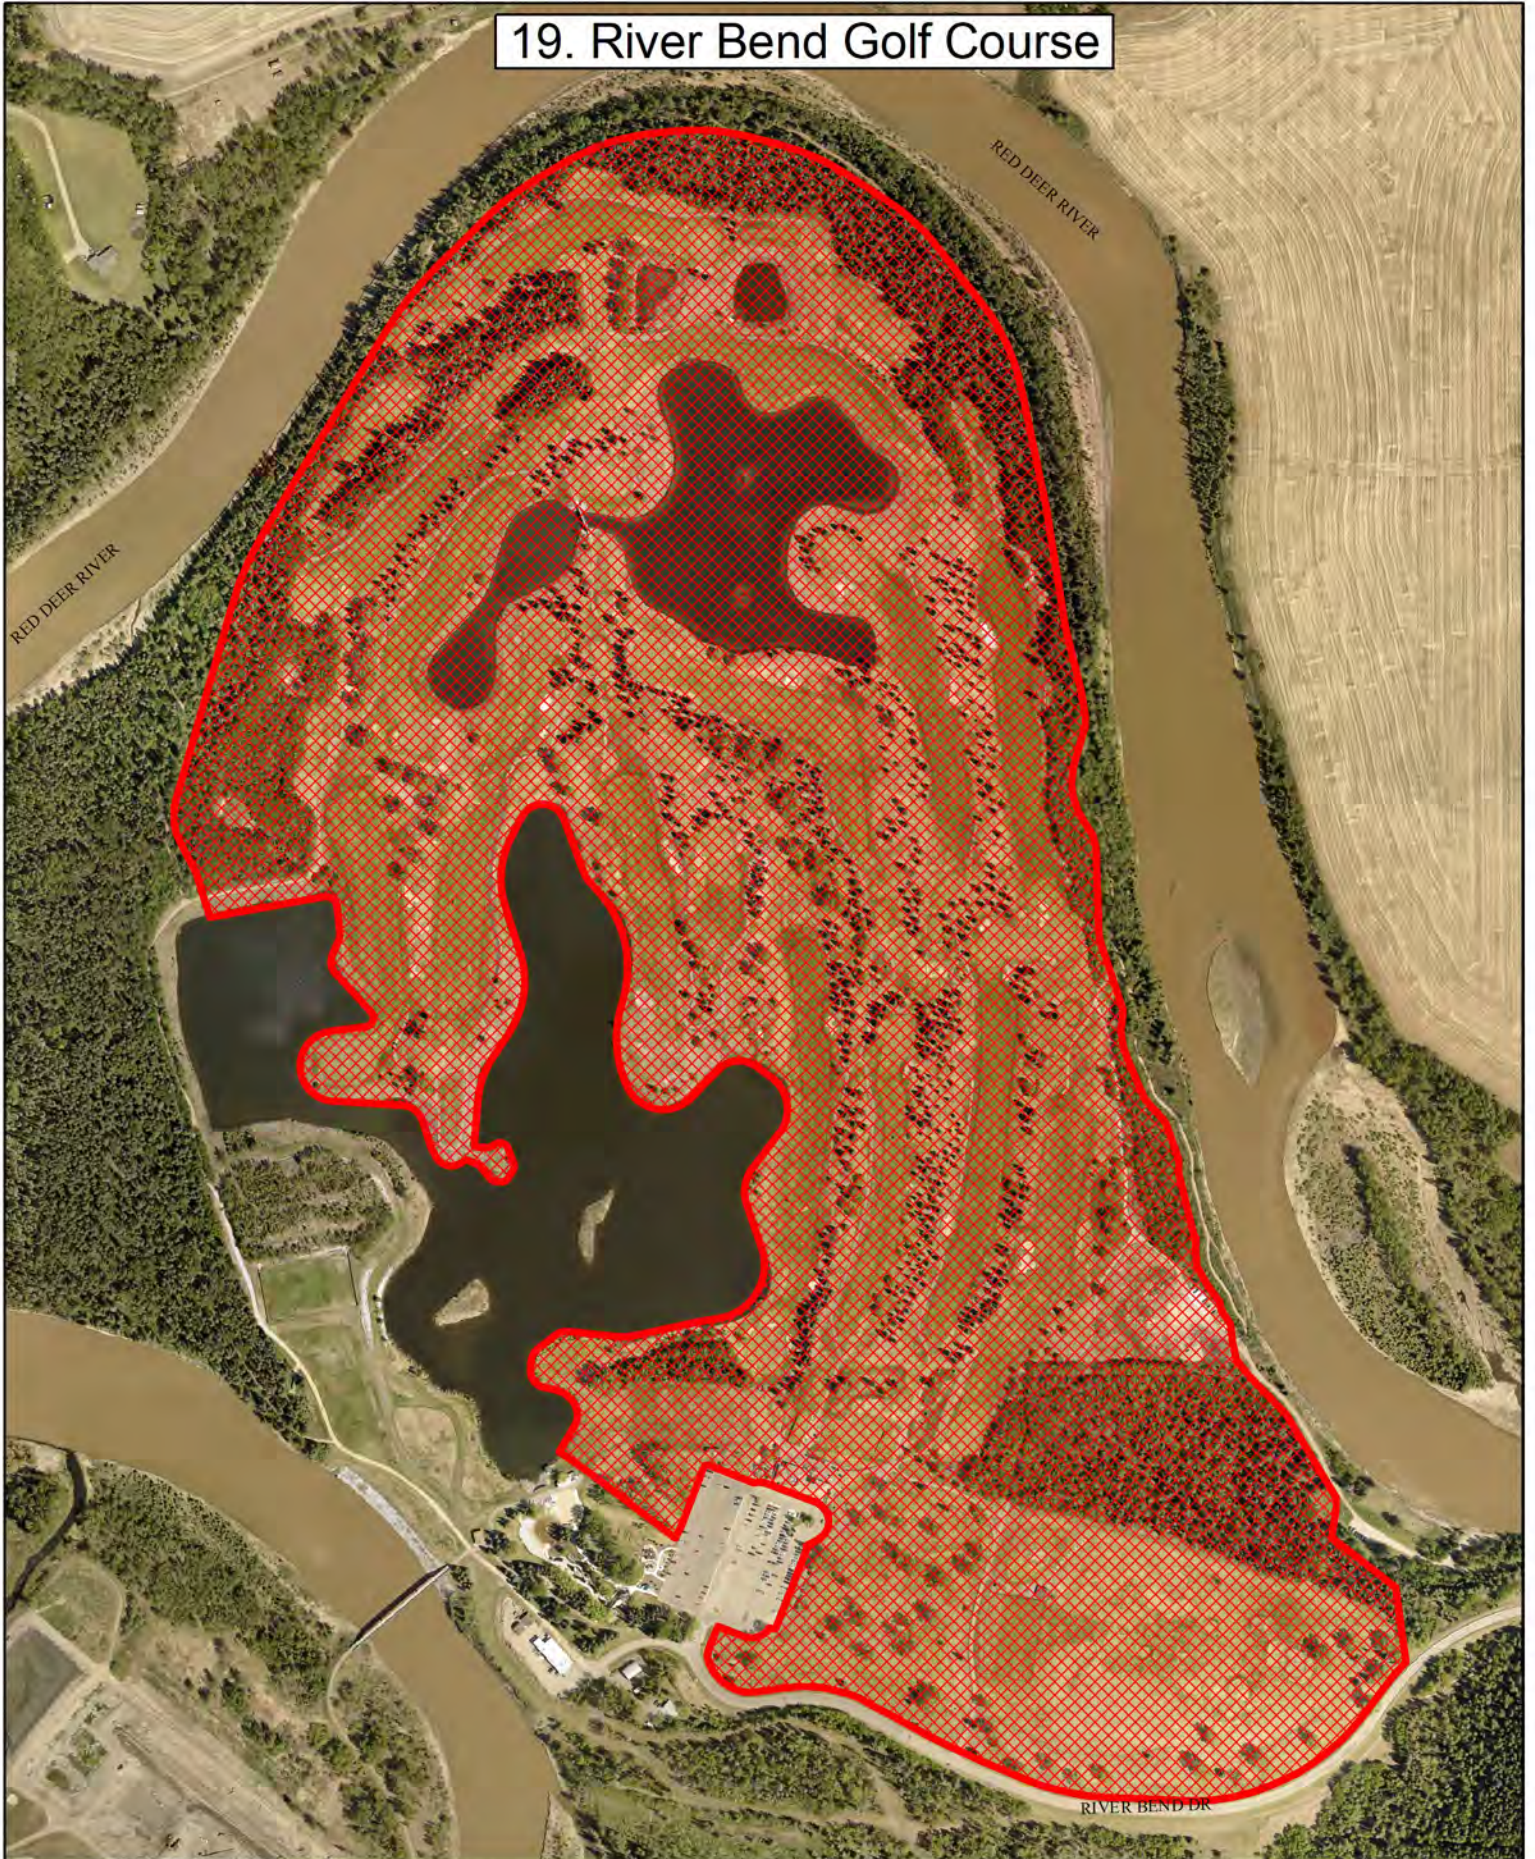

E-Scooter Collection Points

12. Veterans Park & Sorensen Station

E-Scooter Collection Points

13. Three Mile Bend

14. Heritage Ranch

E-Scooter No-Go Zones

15. Glendale Skate Park

16. Rotary Skate Park

E-Scooter No-Go Zones

17. Bower Place Parking Lot

E-Scooter No-Go Zones

18. Gaetz Lakes Sanctuary

E-Scooter No-Go Zones

19. River Bend Golf Course

E-Scooter No-Go Zones

E-Scooter No-Go Zones

E-Scooter No-Go Zones

E-Scooter No-Go Zones

Outside City Limits

E-Scooter No-Go Zones

Red Deer Mountain Bike Park

E-Scooter Slow Zones (10 km/hr)

E-Scooter Slow Zones (10 km/hr)

Bower Transit Terminals