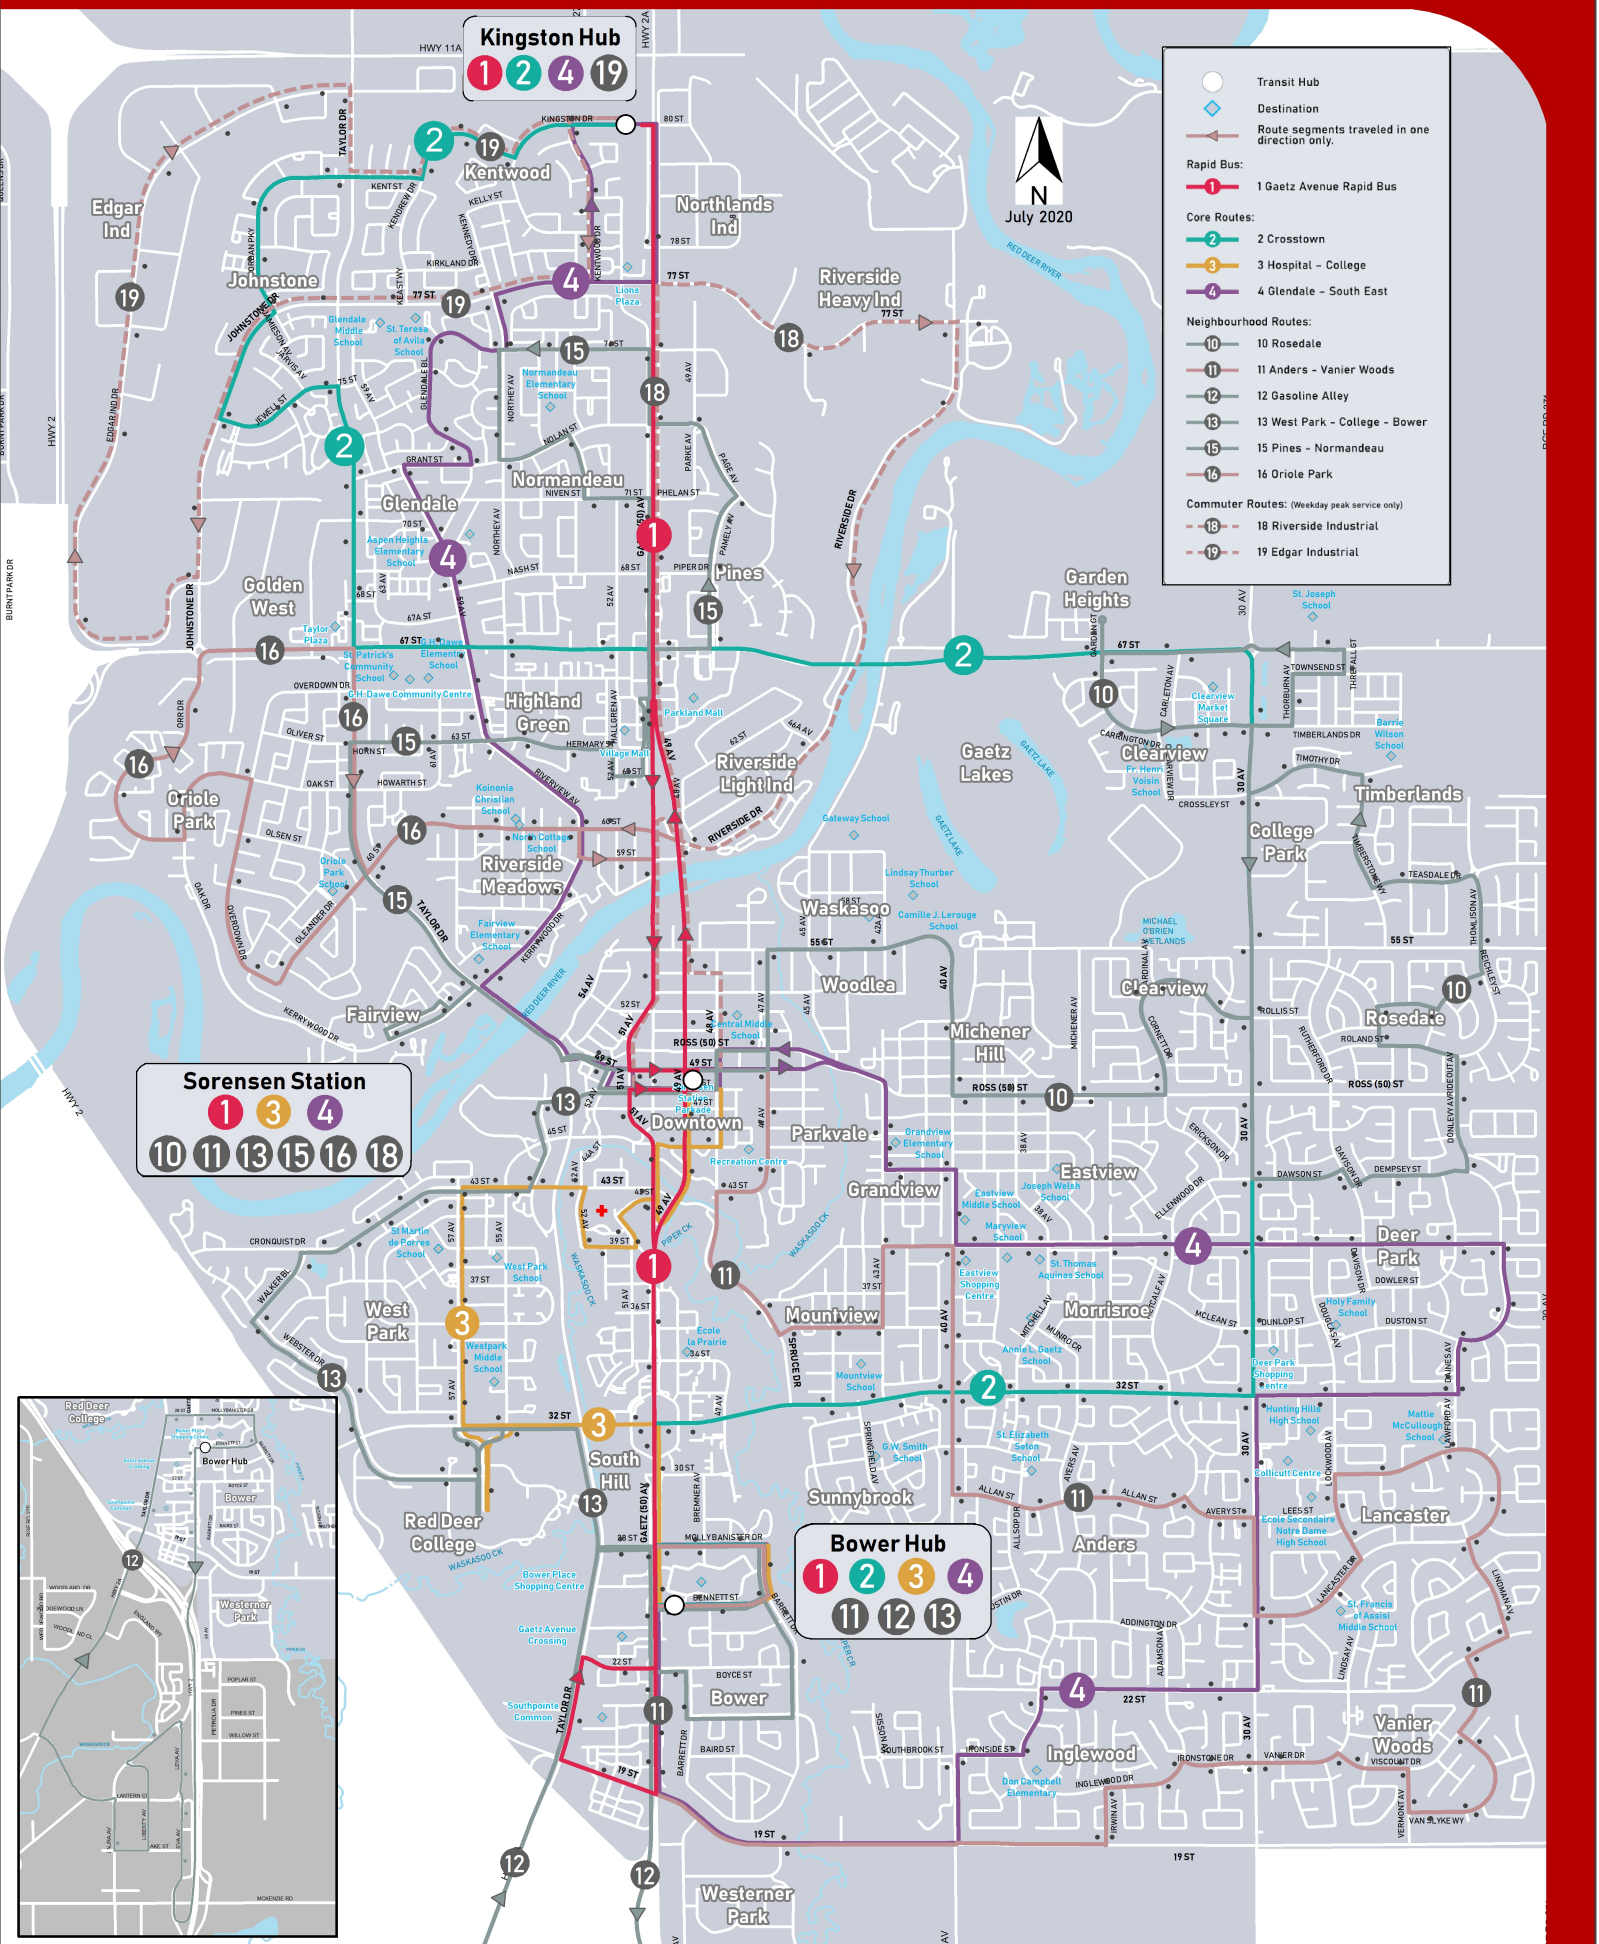

# Regular Transit Routes

**Kingston Hub**  
 1 2 4 19

**Sorensen Station**  
 1 3 4  
 10 11 13 15 16 18

**Bower Hub**  
 1 2 3 4  
 11 12 13

- Transit Hub
  - ◇ Destination
  - Route segments traveled in one direction only.
- Rapid Bus:**
- 1 1 Gaetz Avenue Rapid Bus
- Core Routes:**
- 2 2 Crosstown
  - 3 3 Hospital - College
  - 4 4 Glendale - South East
- Neighbourhood Routes:**
- 10 10 Rosedale
  - 11 11 Anders - Vanier Woods
  - 12 12 Gasoline Alley
  - 13 13 West Park - College - Bower
  - 15 15 Pines - Normandeau
  - 16 16 Oriole Park
- Commuter Routes: (Weekday peak service only)**
- 18 18 Riverside Industrial
  - 19 19 Edgar Industrial

July 2020