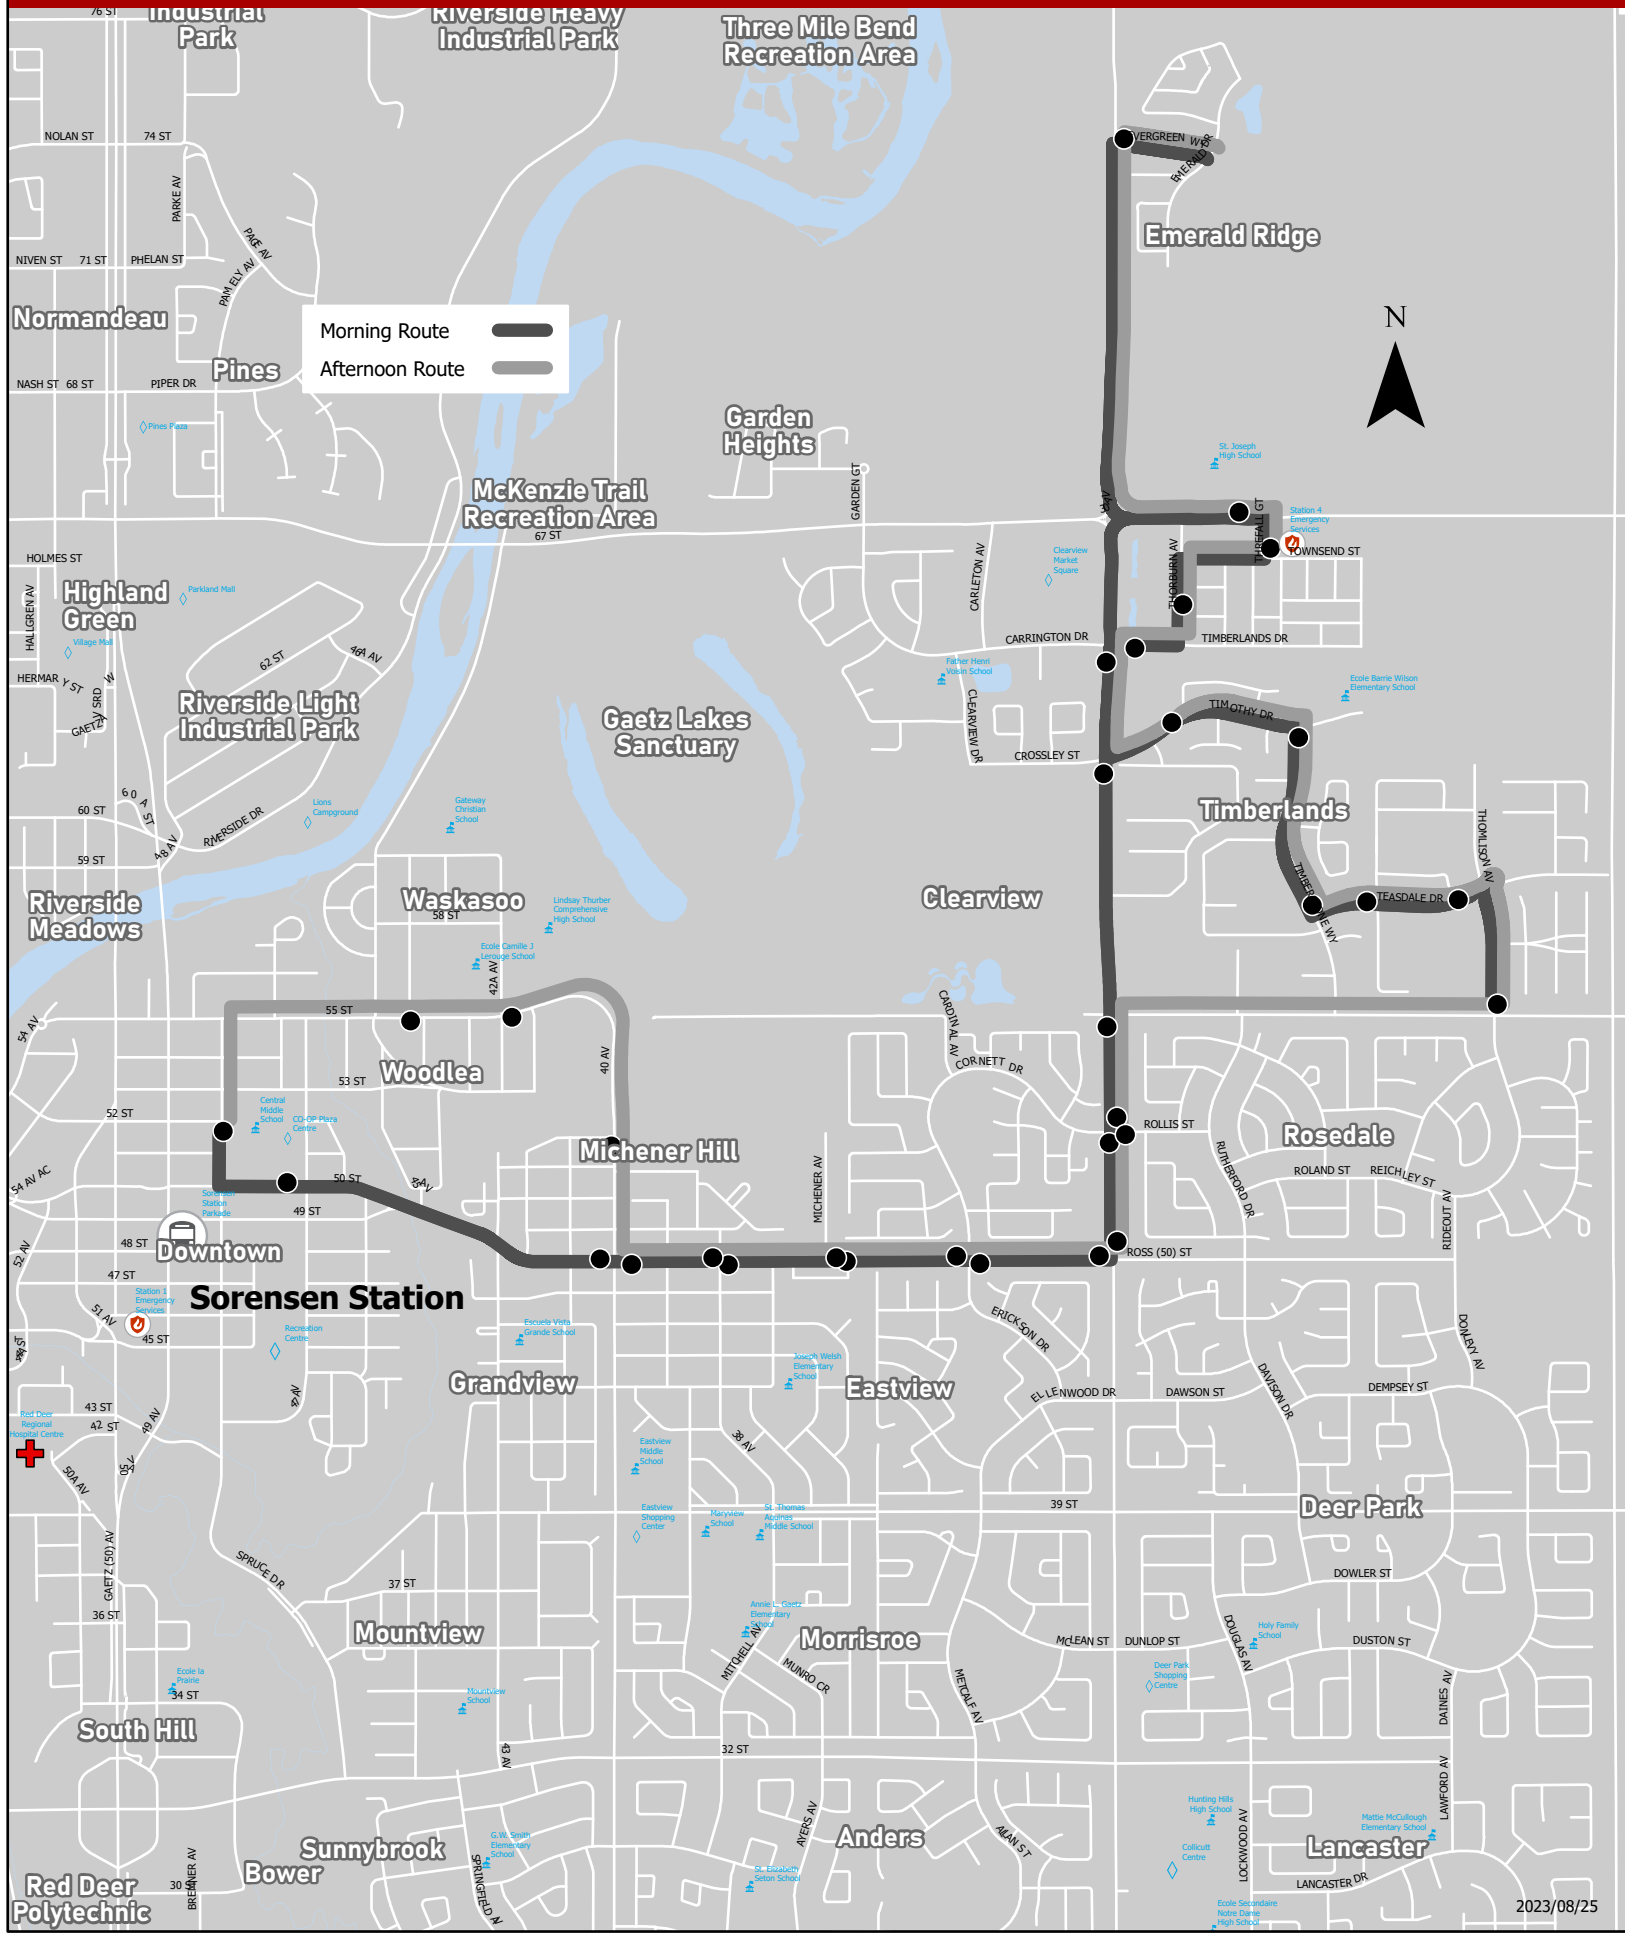

	ON:	AT:
7:35 am	Thomlinson Ave. Teasdale Dr. Teasdale Dr. Timberstone Way Timberstone Way Timothy Dr.	55 St. Tyson Cr. Truant Cr. Teasdale Dr. Tyner Gate Turner Cr.
7:40 am	Timberlands Dr. Thorburn Ave. Threfal Gate 67 St.	30 Ave. Tillier St. Townsend St. Threfall Gate
7:45 am	Evergreen Way 30 Ave. 30 Ave. 30 Ave. 30 Ave.	30 Ave. Carrington Dr. Crossley St. 55 St. Cornett Dr.
7:50 am	50 St. 50 St. 50 St. 50 St. 50 St. Ross St.	30 Ave. Cornett Dr. Michener Ave. 38 Ave. 40 Ave. 47 Ave.
8:00 am	Arrive Central Middle School	

SCHOOL ROUTES

School Routes operate Monday to Friday when school is in. Service on School Routes is cancelled when the school they arrive at is closed. Afternoon departure times are adjusted when the school as a whole is out early.

For regular route service, please check routes and times in the Red Deer Transit Route Guides, or online.

www.reddeer.ca/transit

FOR TRANSIT INFORMATION:

Call: 403-342-8225 8:00 a.m. to 4:30 p.m., Monday to Friday

Email: transit@reddeer.ca

ROUTE 111

Timberlands & Evergreen
to Central Middle School

Morning Route 
Afternoon Route 