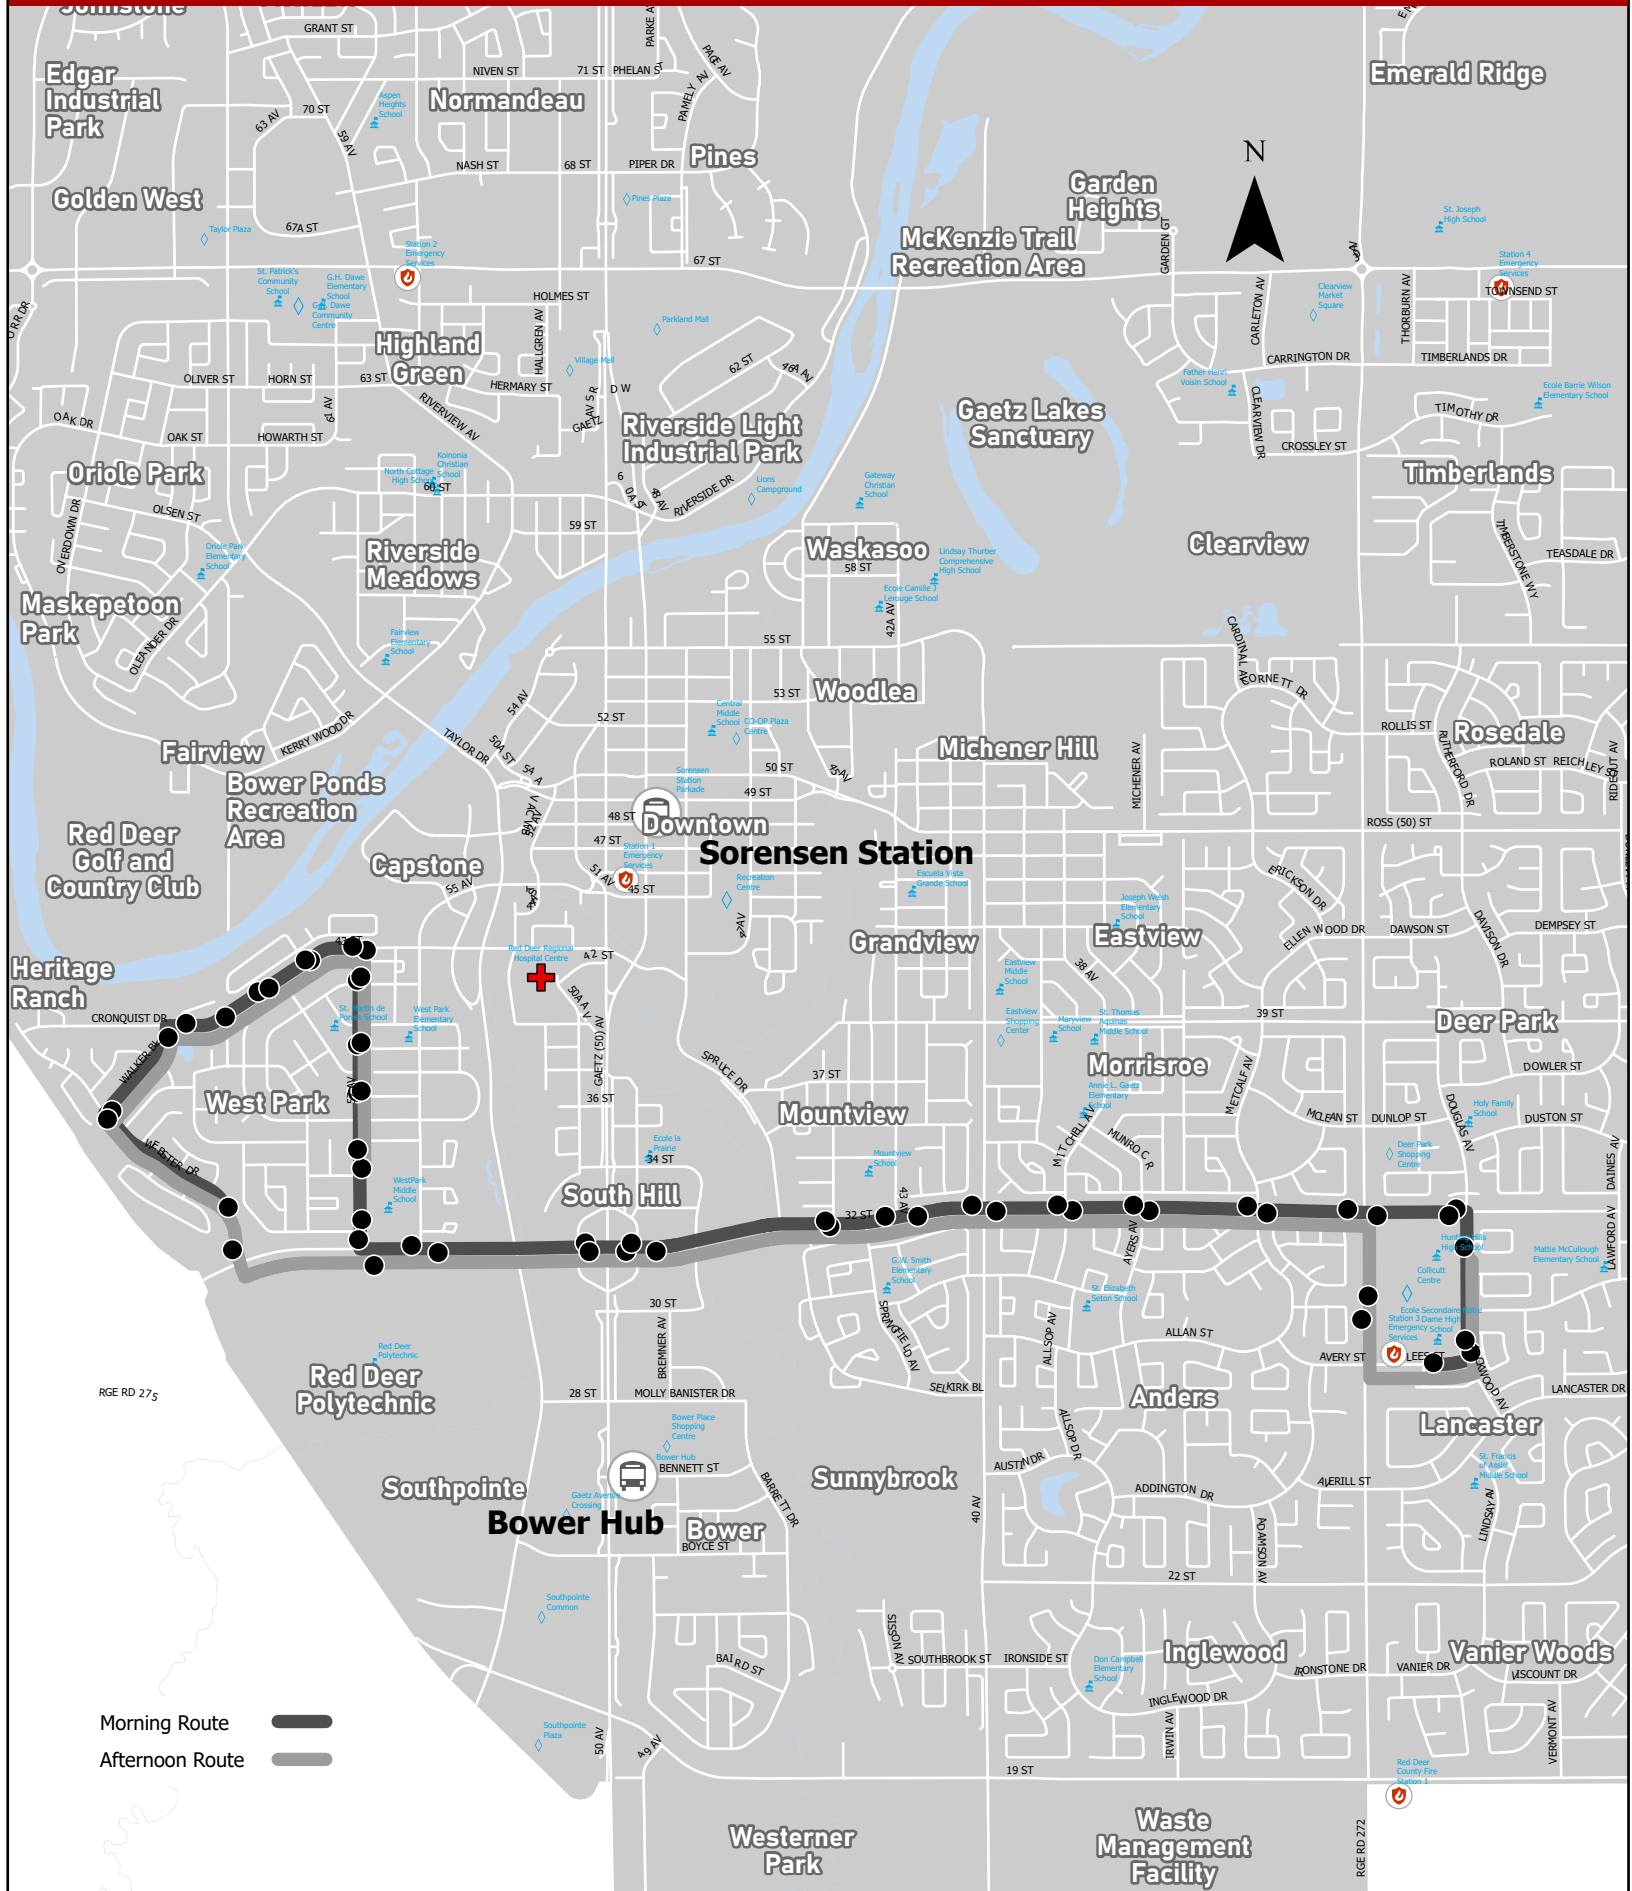

	ON:	AT:
8:15 am	Webster Dr. Walker Blvd. Walker Blvd. Cronquist Dr. Cronquist Dr. Cronquist Dr. 57 Ave. 57 Ave. 57 Ave.	32 St. Webster Dr. Weddel Cl. 60 Ave. 58A Ave. 57A Ave. Westpark Cr. 57A Ave. 58 Ave.

8:20 am	57 Ave. 57 Ave. 32 St. 32 St. 32 St. 32 St. 32 St. 32 St.	Whiteside Cr. 32 St. UNMARKED STOP College Blvd. 51 Ave. 50 Ave. 49 Ave. Spruce Dr. Sifton Ave.
---------	--	--

8:30 am	32 St. 32 St. 32 St. 32 St. 32 St. Lockwood Ave.	Alford Ave. Ayers Ave. Allen St. 30 Ave. Lockwood Ave. 32 St.
---------	---	--

STUDENT FARES

September 1, 2023 - June 30, 2024

Student Cash Fare	\$2.50
Student 12 Ride Card	\$27.50

SCHOOL ROUTES

School Routes operate Monday to Friday when school is in. Service on School Routes is cancelled when the school they arrive at is closed. Afternoon departure times are adjusted when the school as a whole is out early.

ROUTE 154

West Park & Westlake to
Hunting Hills & Notre Dame Schools

Morning Route 
Afternoon Route 