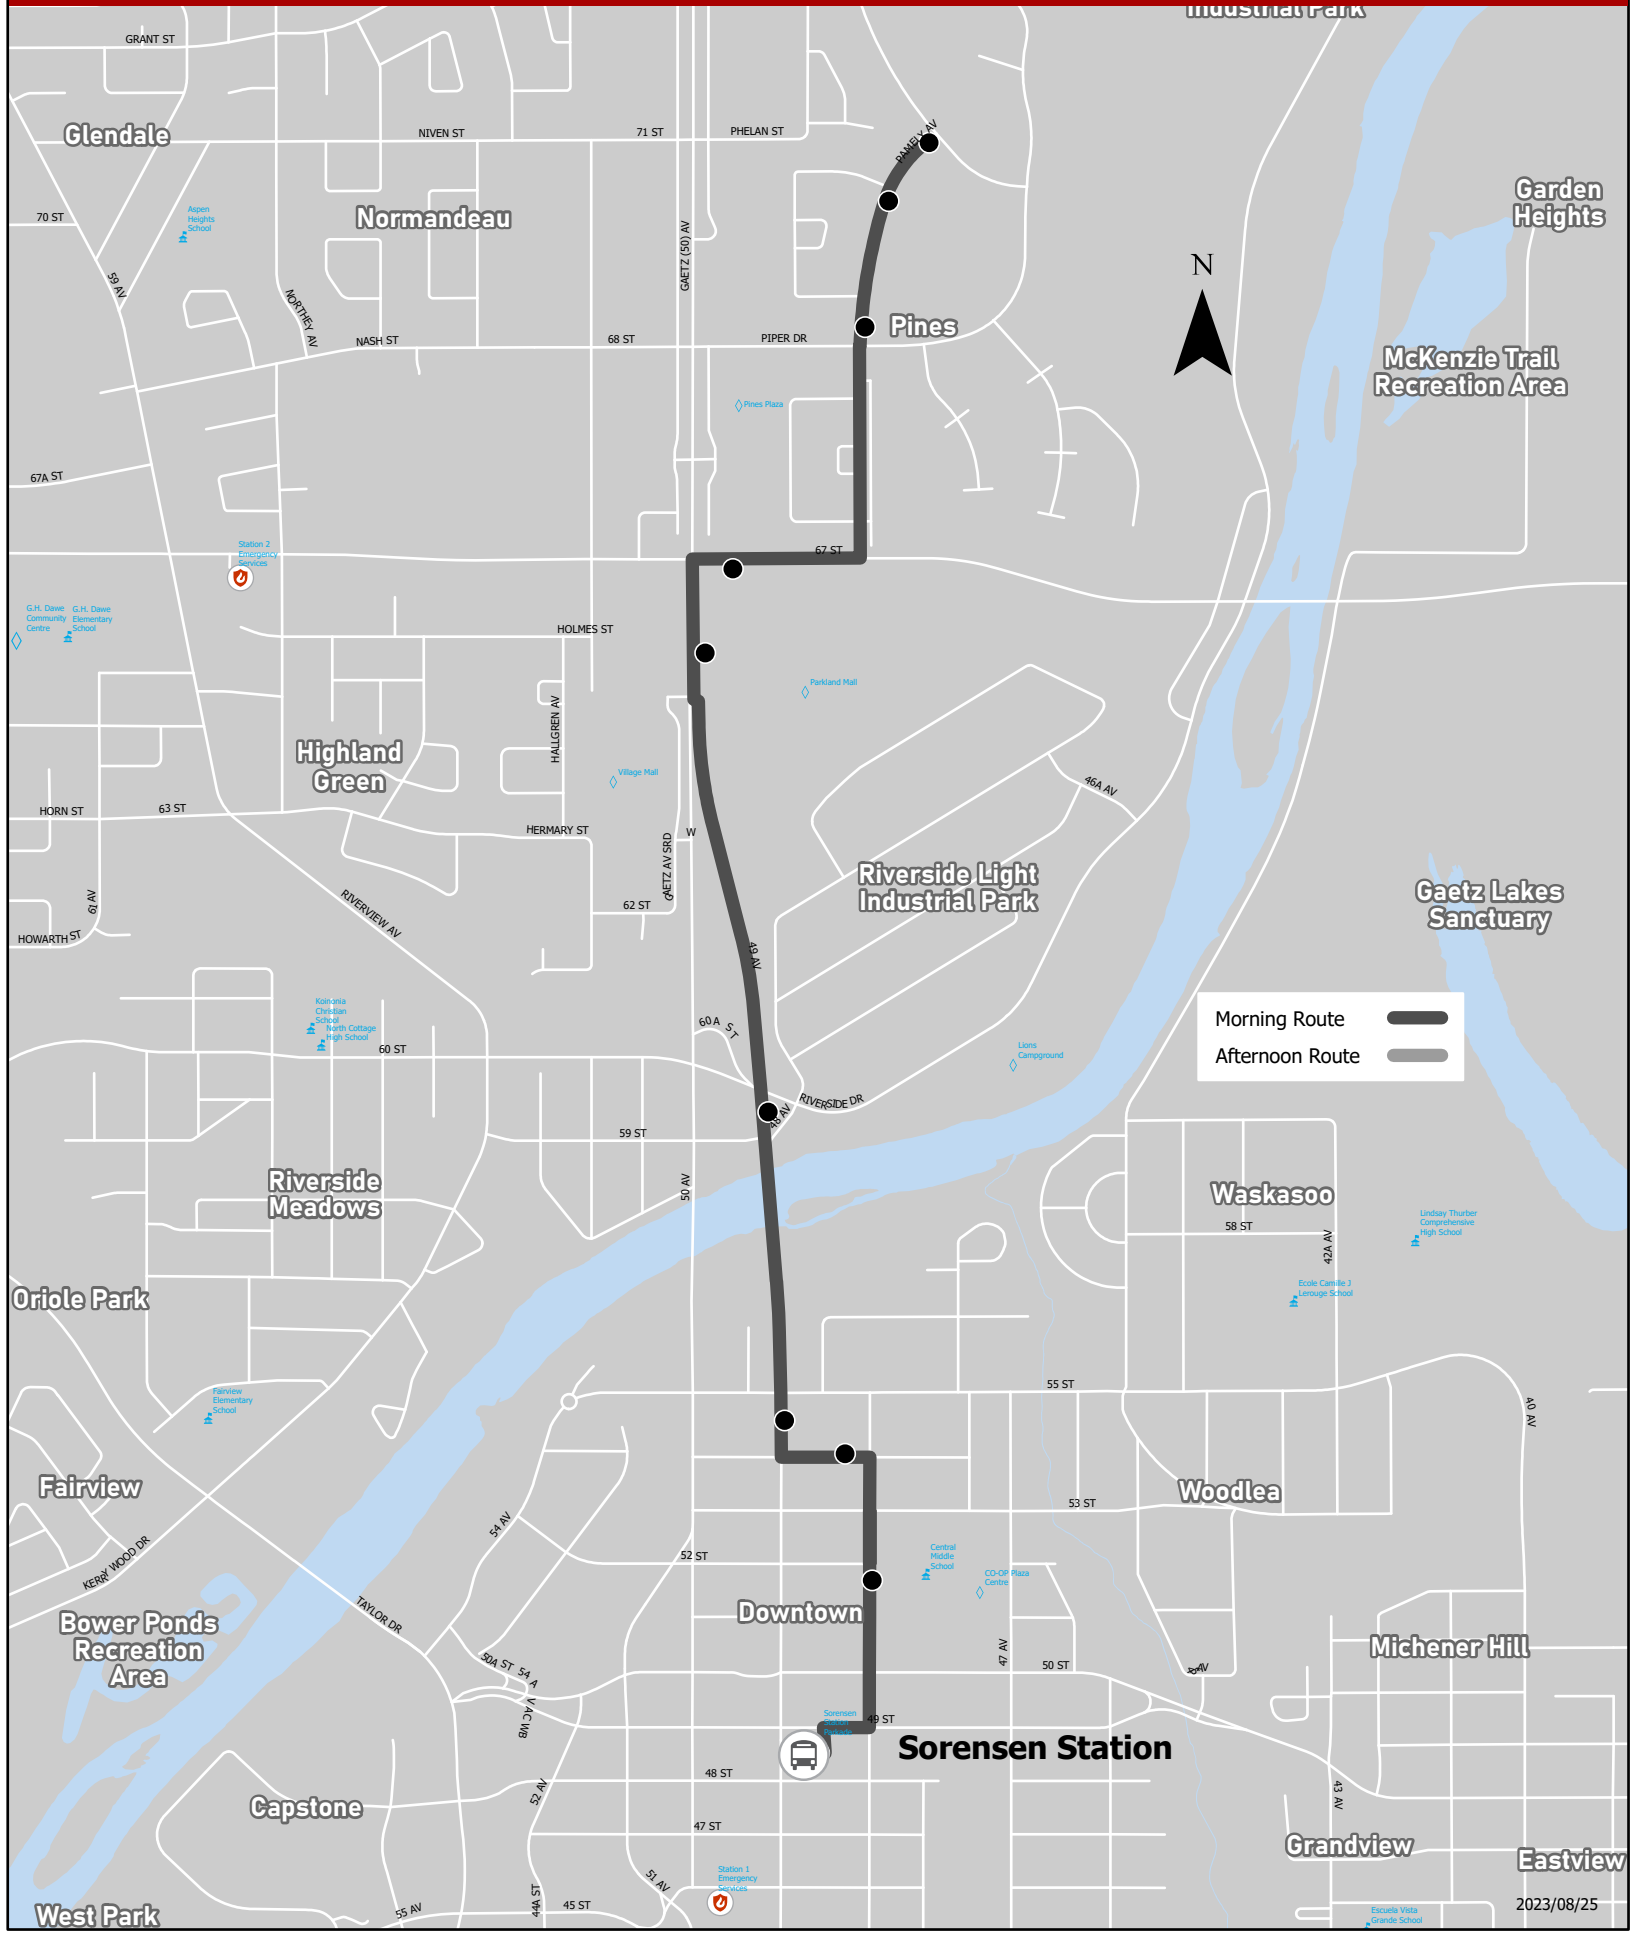

SCHOOL ROUTE 160

Sorensen Station (downtown)

Pines Alternative School

SCHEDULE

Effective August 31, 2023
(subject to change)

FROM: Sorensen Station – downtown bus terminal

TO: Pines Alternative School

	ON:	AT:
8:45 am	Sorensen Station	Sorensen Station
	48 Ave.	52 St.
	54 St.	48 Ave.
	49 Ave.	55 St.
	49 Ave.	Riverside Dr.
	Parkland Mall	
	67 St. EB	Gaetz Ave.
	Pamely Ave.	Pearson Cres.
	Pamely Ave.	Piper Dr.
	Pamely Ave.	Patterson Cres.
	Pamely Ave.	Page Ave.

8:55 am Arrive at Pines Alternative School

ROUTE 160 IS A.M. SERVICE ONLY

STUDENT FARES

September 1, 2023 - June 30, 2024

Student Cash Fare	\$2.50
Student 12 Ride Card	\$27.50

SCHOOL ROUTES

School Routes operate Monday to Friday when school is in. Service on School Routes is cancelled when the school they arrive at is closed. Afternoon departure times are adjusted when the school as a whole is out early.

For regular route service, please check routes and times in the Red Deer Transit Route Guides, or online.

www.reddeer.ca/transit

FOR TRANSIT INFORMATION:

Call: 403-342-8225 8:00 a.m. to 4:30 p.m., Monday to Friday

Email: transit@reddeer.ca

ROUTE 160

Sorensen Station
to the Pines

Morning Route 
Afternoon Route 