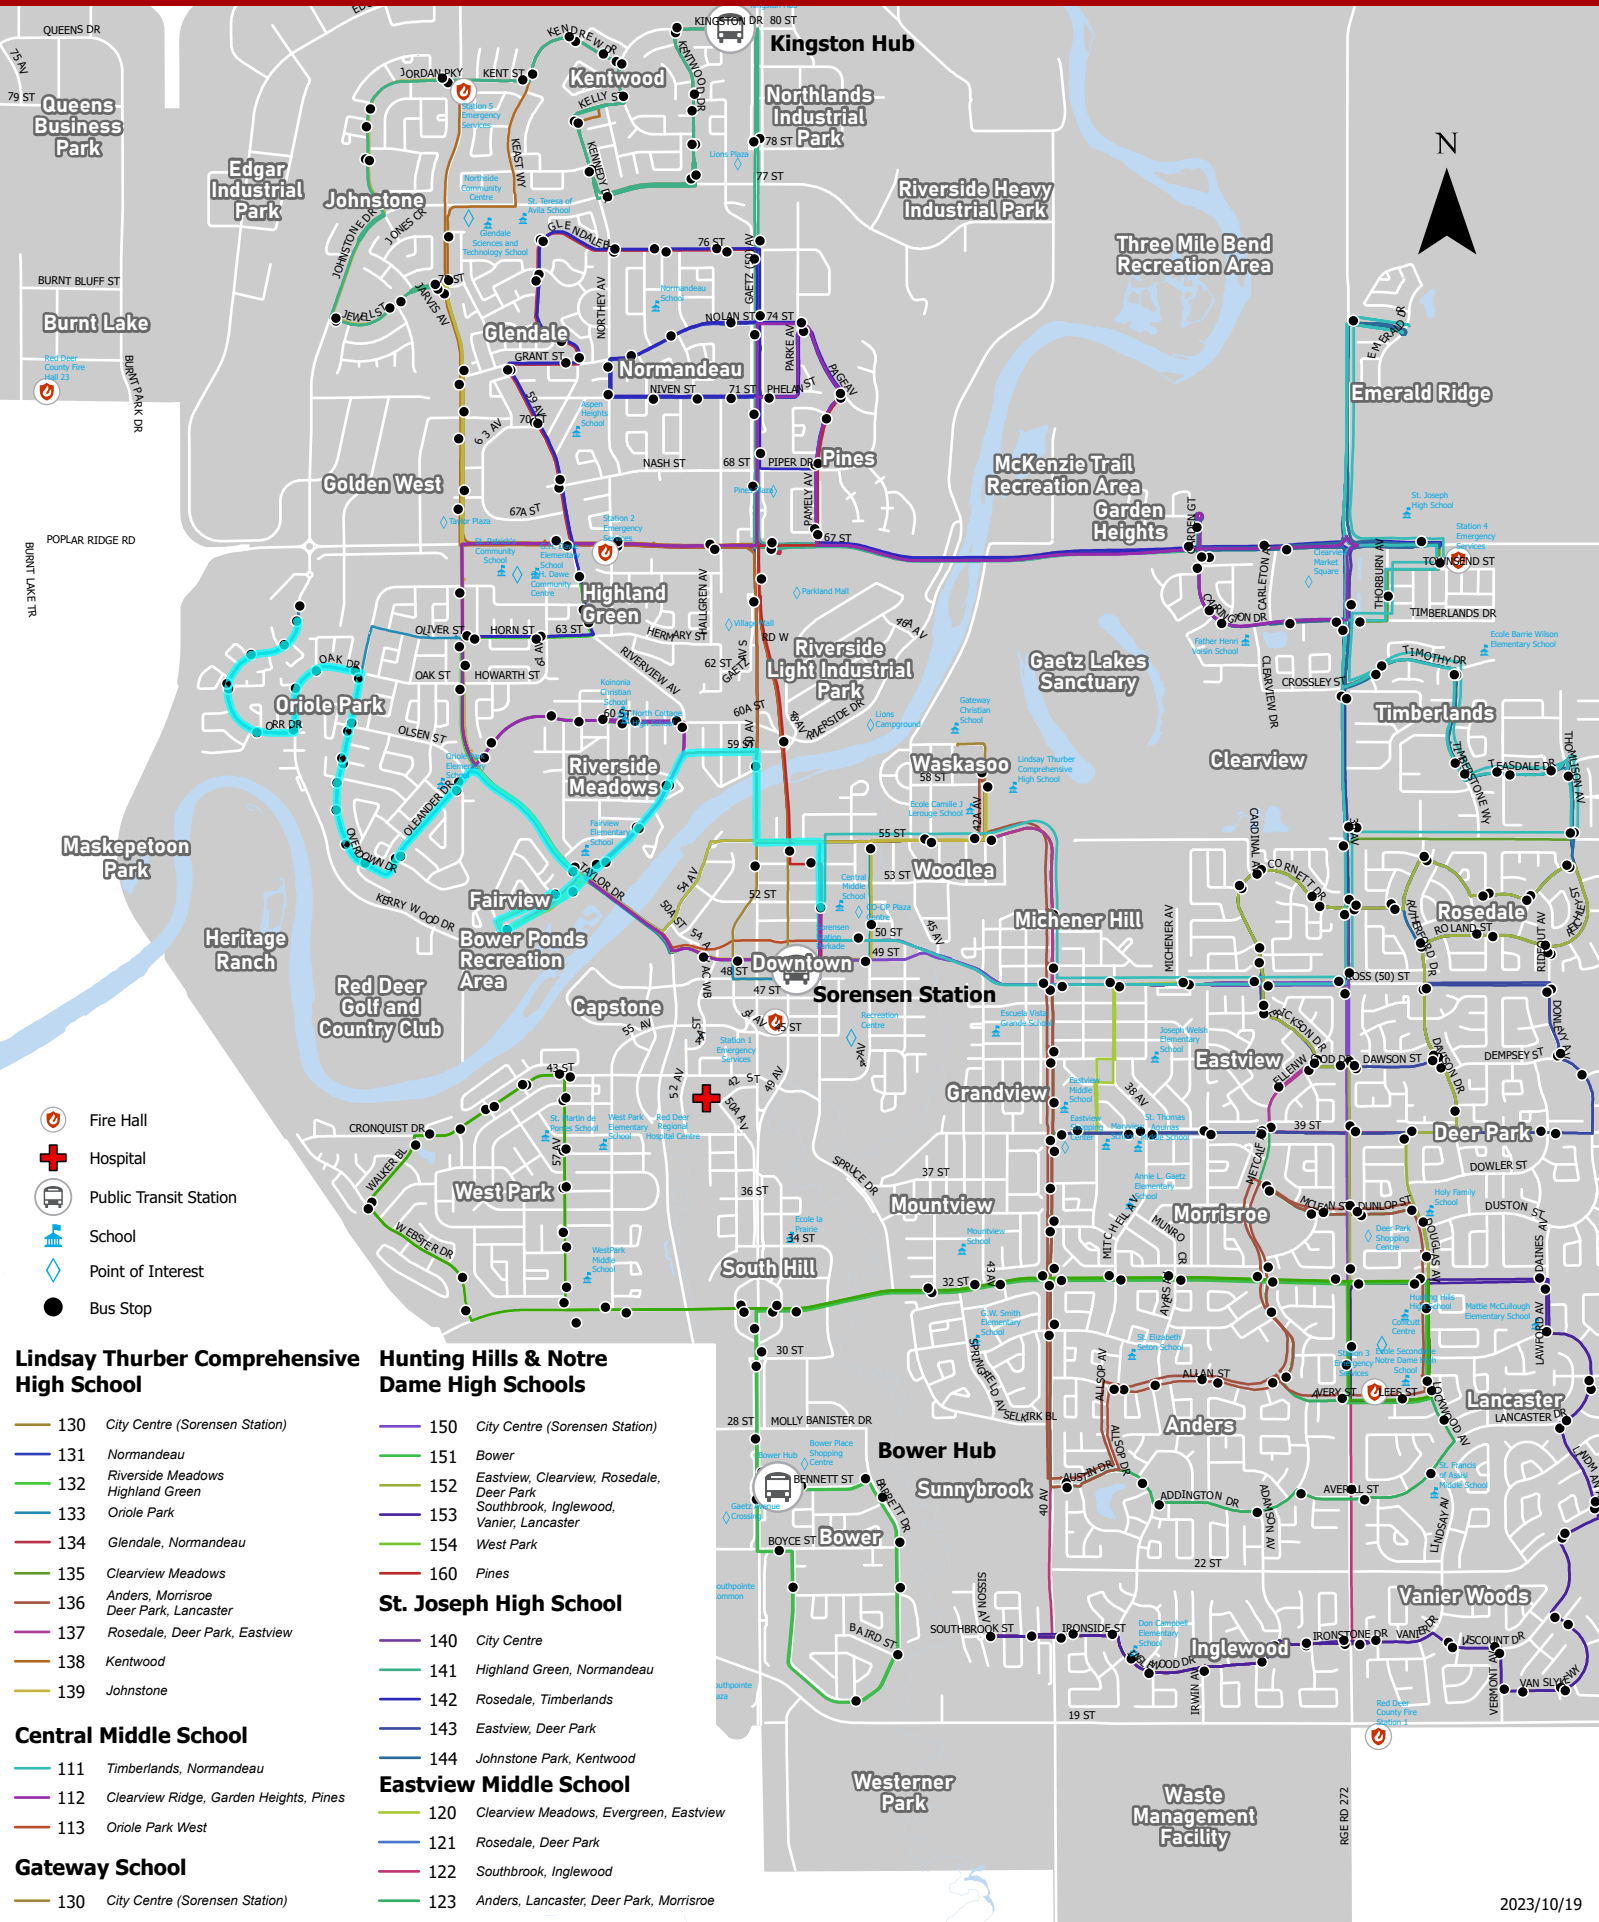

SCHOOL SERVICE ROUTES

Lindsay Thurber Comprehensive High School

- 130 City Centre (Sorensen Station)
- 131 Normandeau
- 132 Riverside Meadows, Highland Green
- 133 Oriole Park
- 134 Glendale, Normandeau
- 135 Clearview Meadows
- 136 Anders, Morrisroe, Deer Park, Lancaster
- 137 Rosedale, Deer Park, Eastview
- 138 Kentwood
- 139 Johnstone

Central Middle School

- 111 Timberlands, Normandeau
- 112 Clearview Ridge, Garden Heights, Pines
- 113 Oriole Park West

Gateway School

- 130 City Centre (Sorensen Station)

Hunting Hills & Notre Dame High Schools

- 150 City Centre (Sorensen Station)
- 151 Bower
- 152 Eastview, Clearview, Rosedale, Deer Park
- 153 Southbrook, Inglewood, Vanier, Lancaster
- 154 West Park
- 160 Pines

St. Joseph High School

- 140 City Centre
- 141 Highland Green, Normandeau
- 142 Rosedale, Timberlands
- 143 Eastview, Deer Park
- 144 Johnstone Park, Kentwood

Eastview Middle School

- 120 Clearview Meadows, Evergreen, Eastview
- 121 Rosedale, Deer Park
- 122 Southbrook, Inglewood
- 123 Anders, Lancaster, Deer Park, Morrisroe