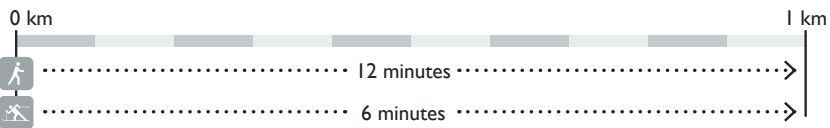

River Bend Golf & Recreation Area Cross Country Ski Map

Parking

Clubhouse

Playground

— Paved multi-use trail

— Non-paved trail

— Blue loop 1.4 km

— Yellow loop 3.4 km
Winter access only

— Orange loop 4 km

— Purple loop 5 km

Winter access only