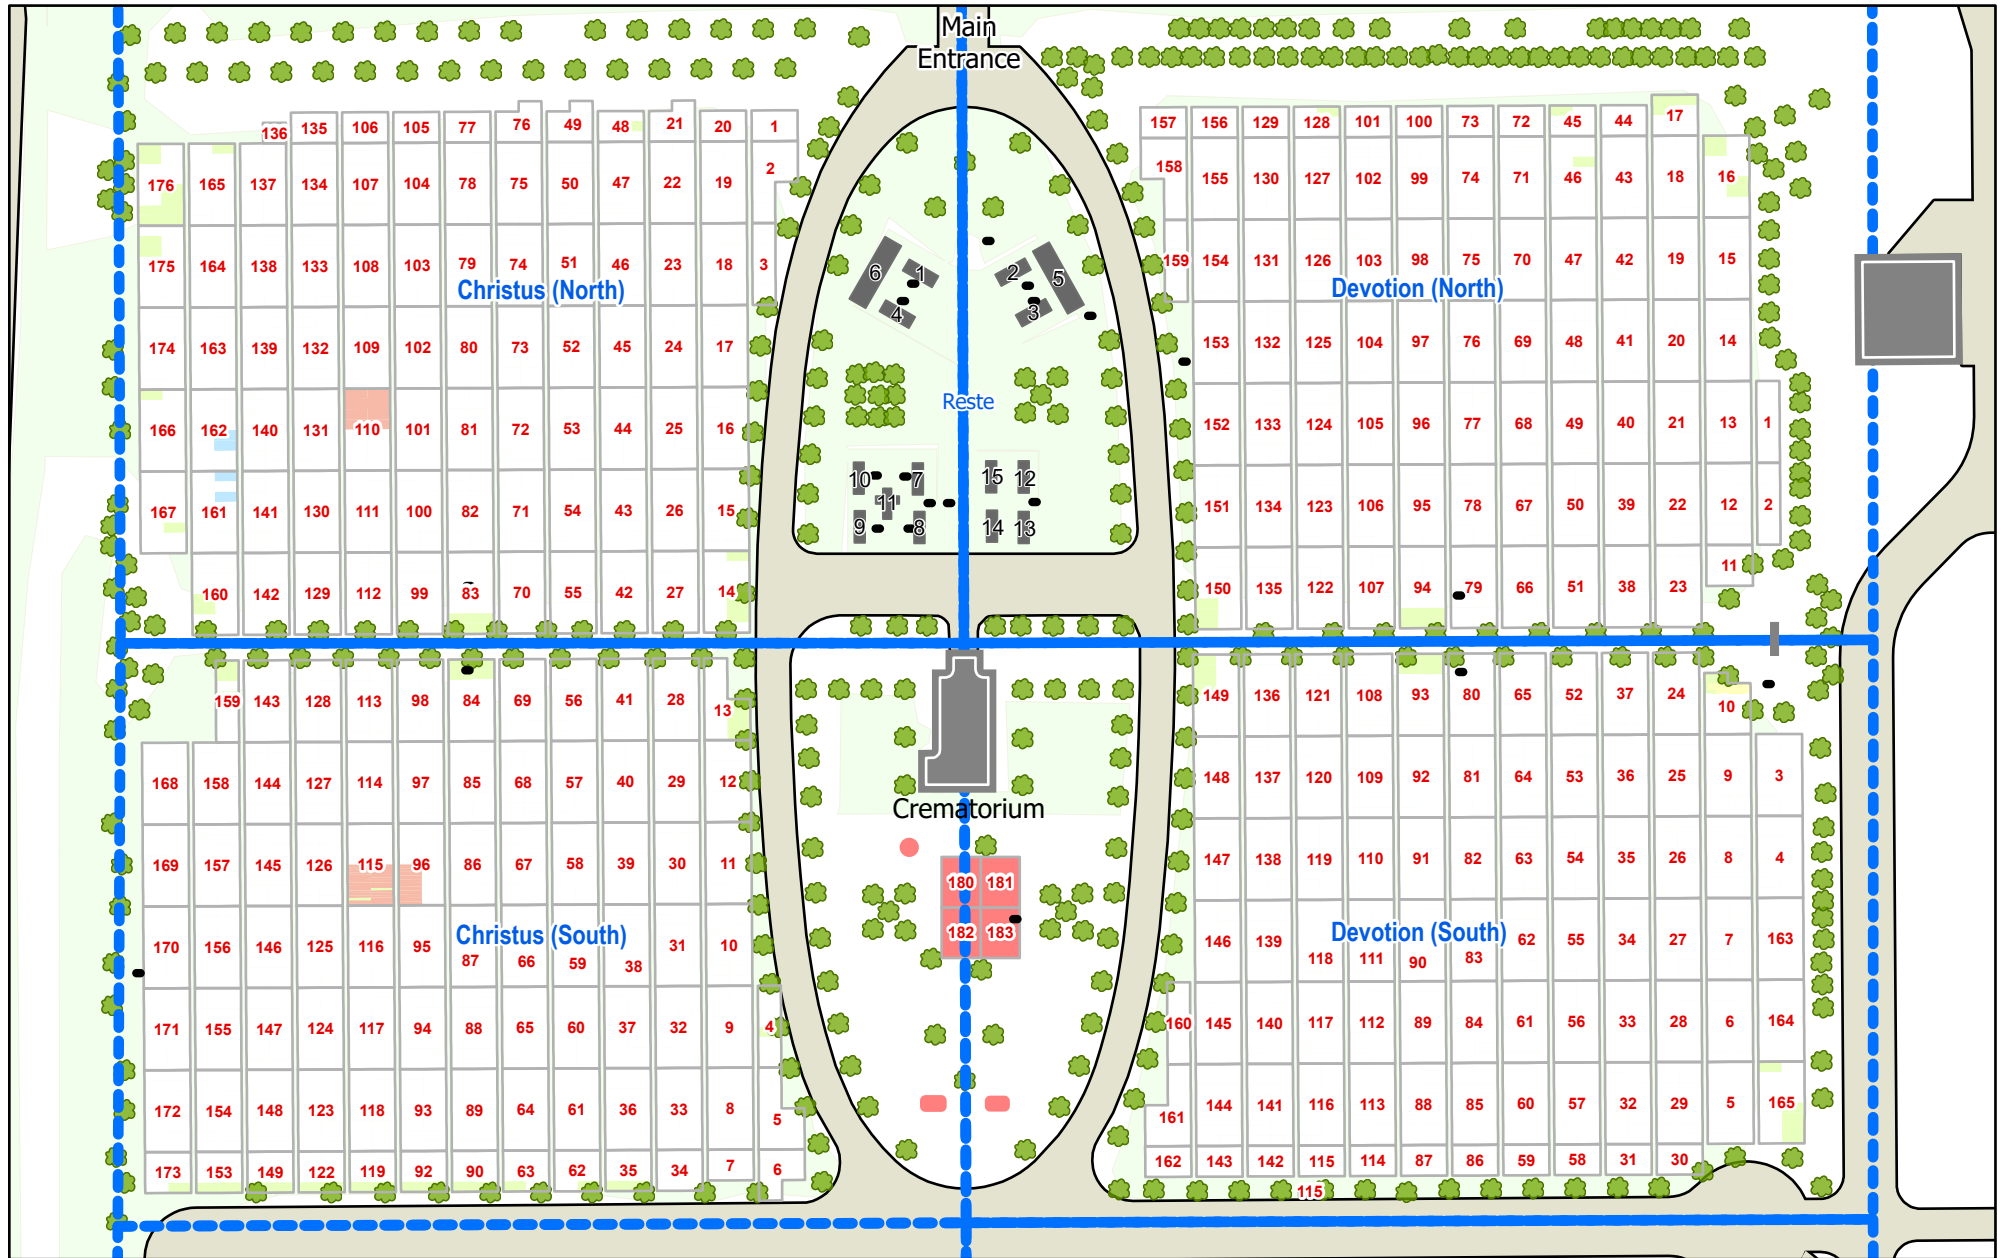

Alto Reste Cemetery - North

N

• Bench

□ Building

cremation

hospital burials

infant/youth

scattering garden

traditional / casket

unusable

veterans

1 section number

proposed lot