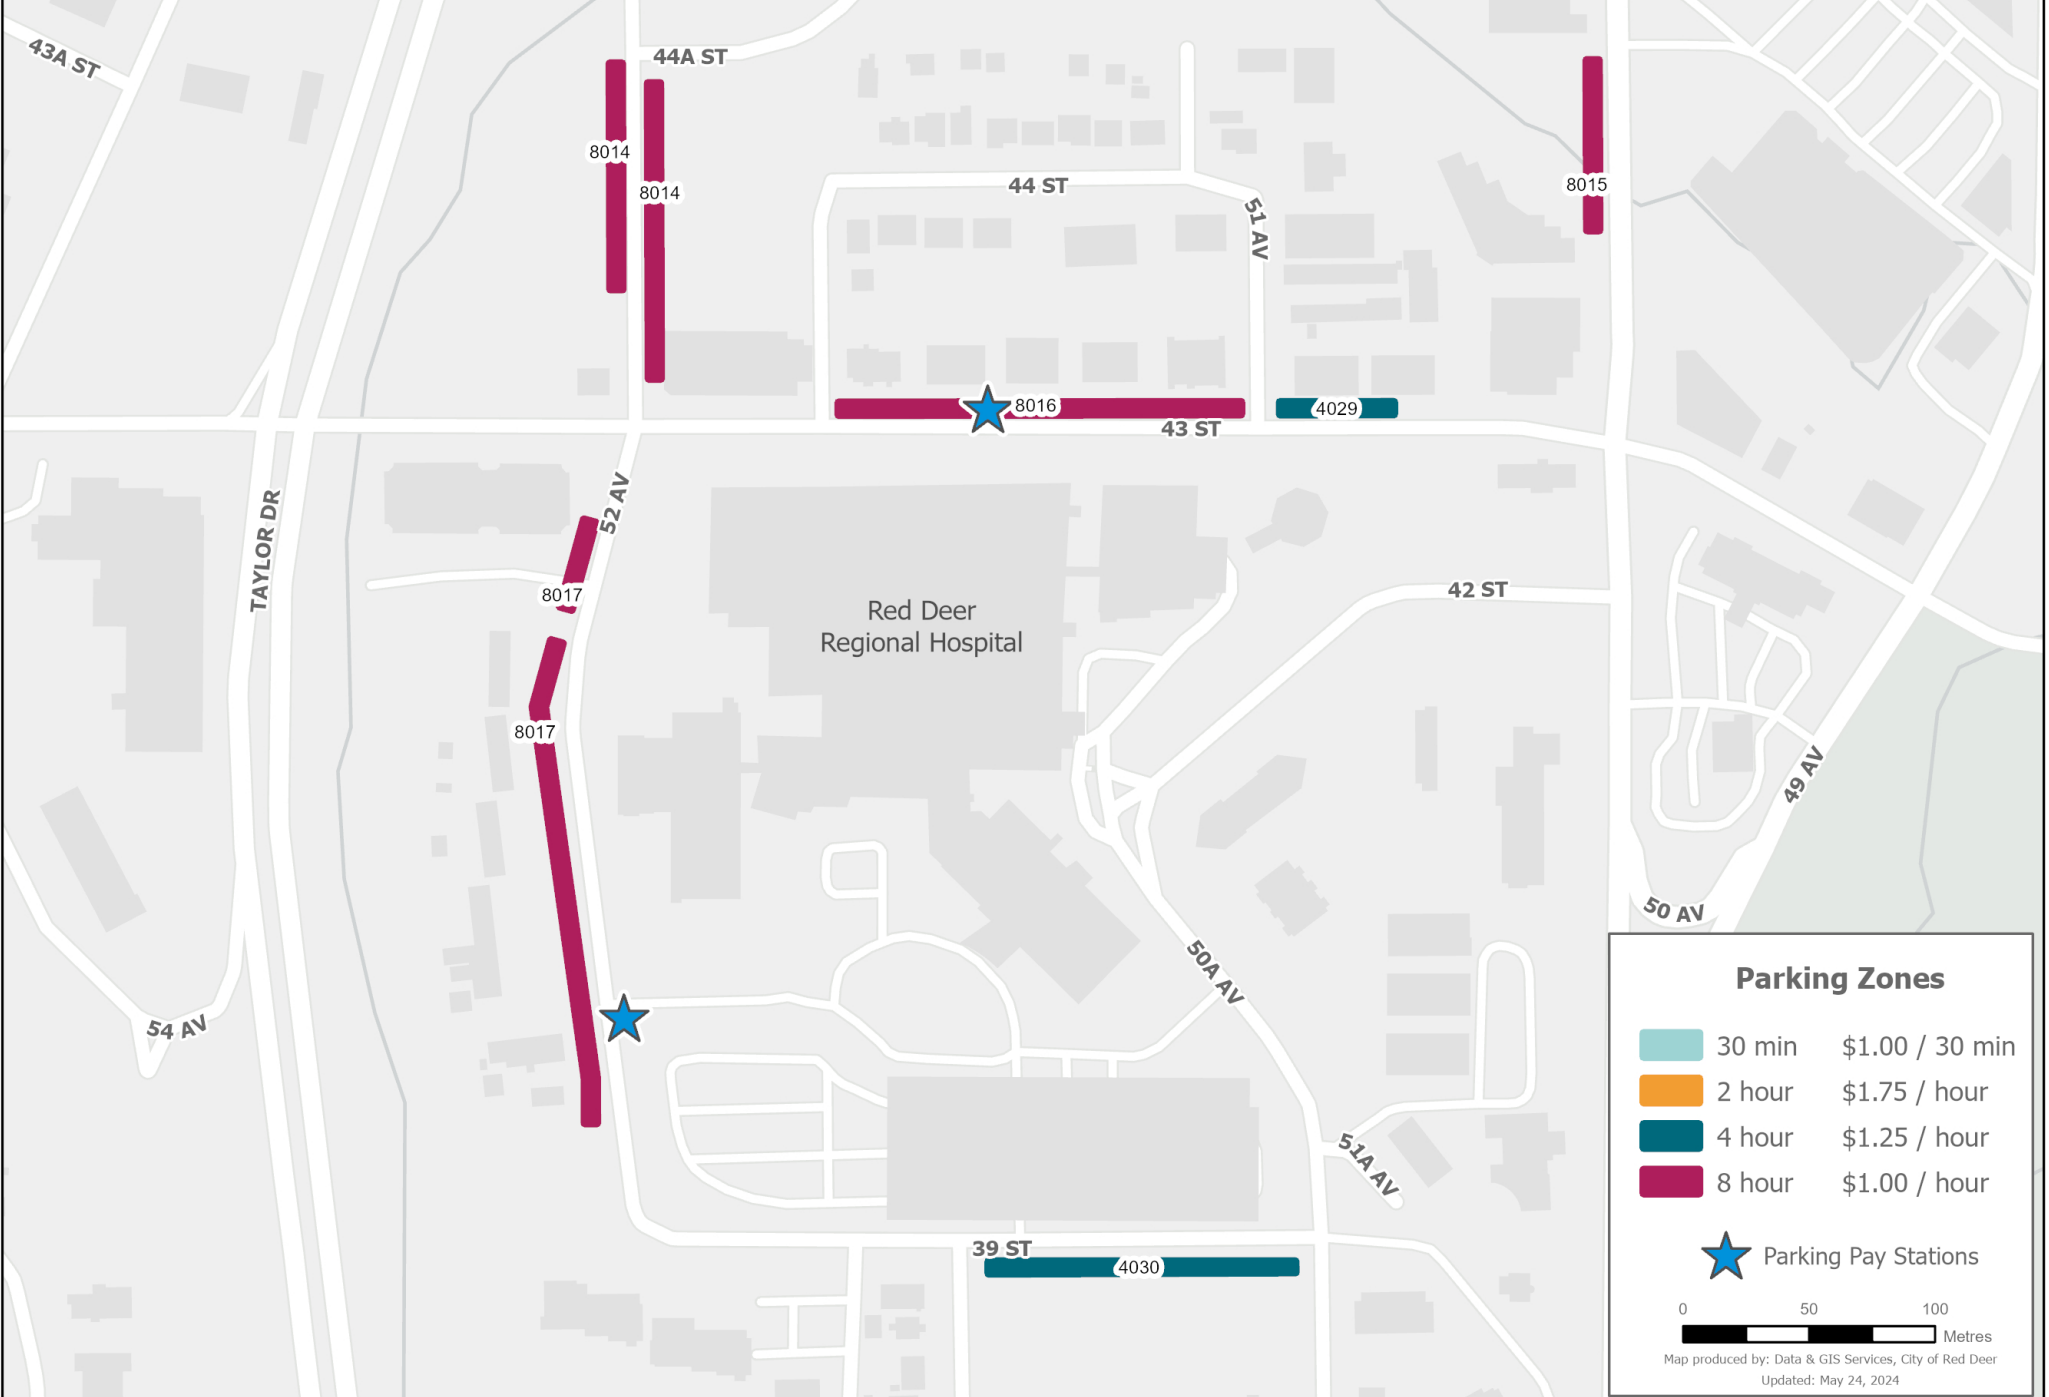

Parking Zones

■	30 min	\$1.00 / 30 min
■	2 hour	\$1.75 / hour
■	4 hour	\$1.25 / hour
■	8 hour	\$1.00 / hour

Parking Lot Zones

P1 (8100)	\$1.15 / hour
P2 (8200)	\$1.15 / hour
P4 (8400)	\$1.60 / hour
P7 (8700)	\$0.80 / hour
P8 (8800)	\$1.25 / hour
P9 (8900)	\$0.80 / hour

★ Parking Pay Stations

Parking Zones

- 30 min \$1.00 / 30 min
- 2 hour \$1.75 / hour
- 4 hour \$1.25 / hour
- 8 hour \$1.00 / hour

★ Parking Pay Stations