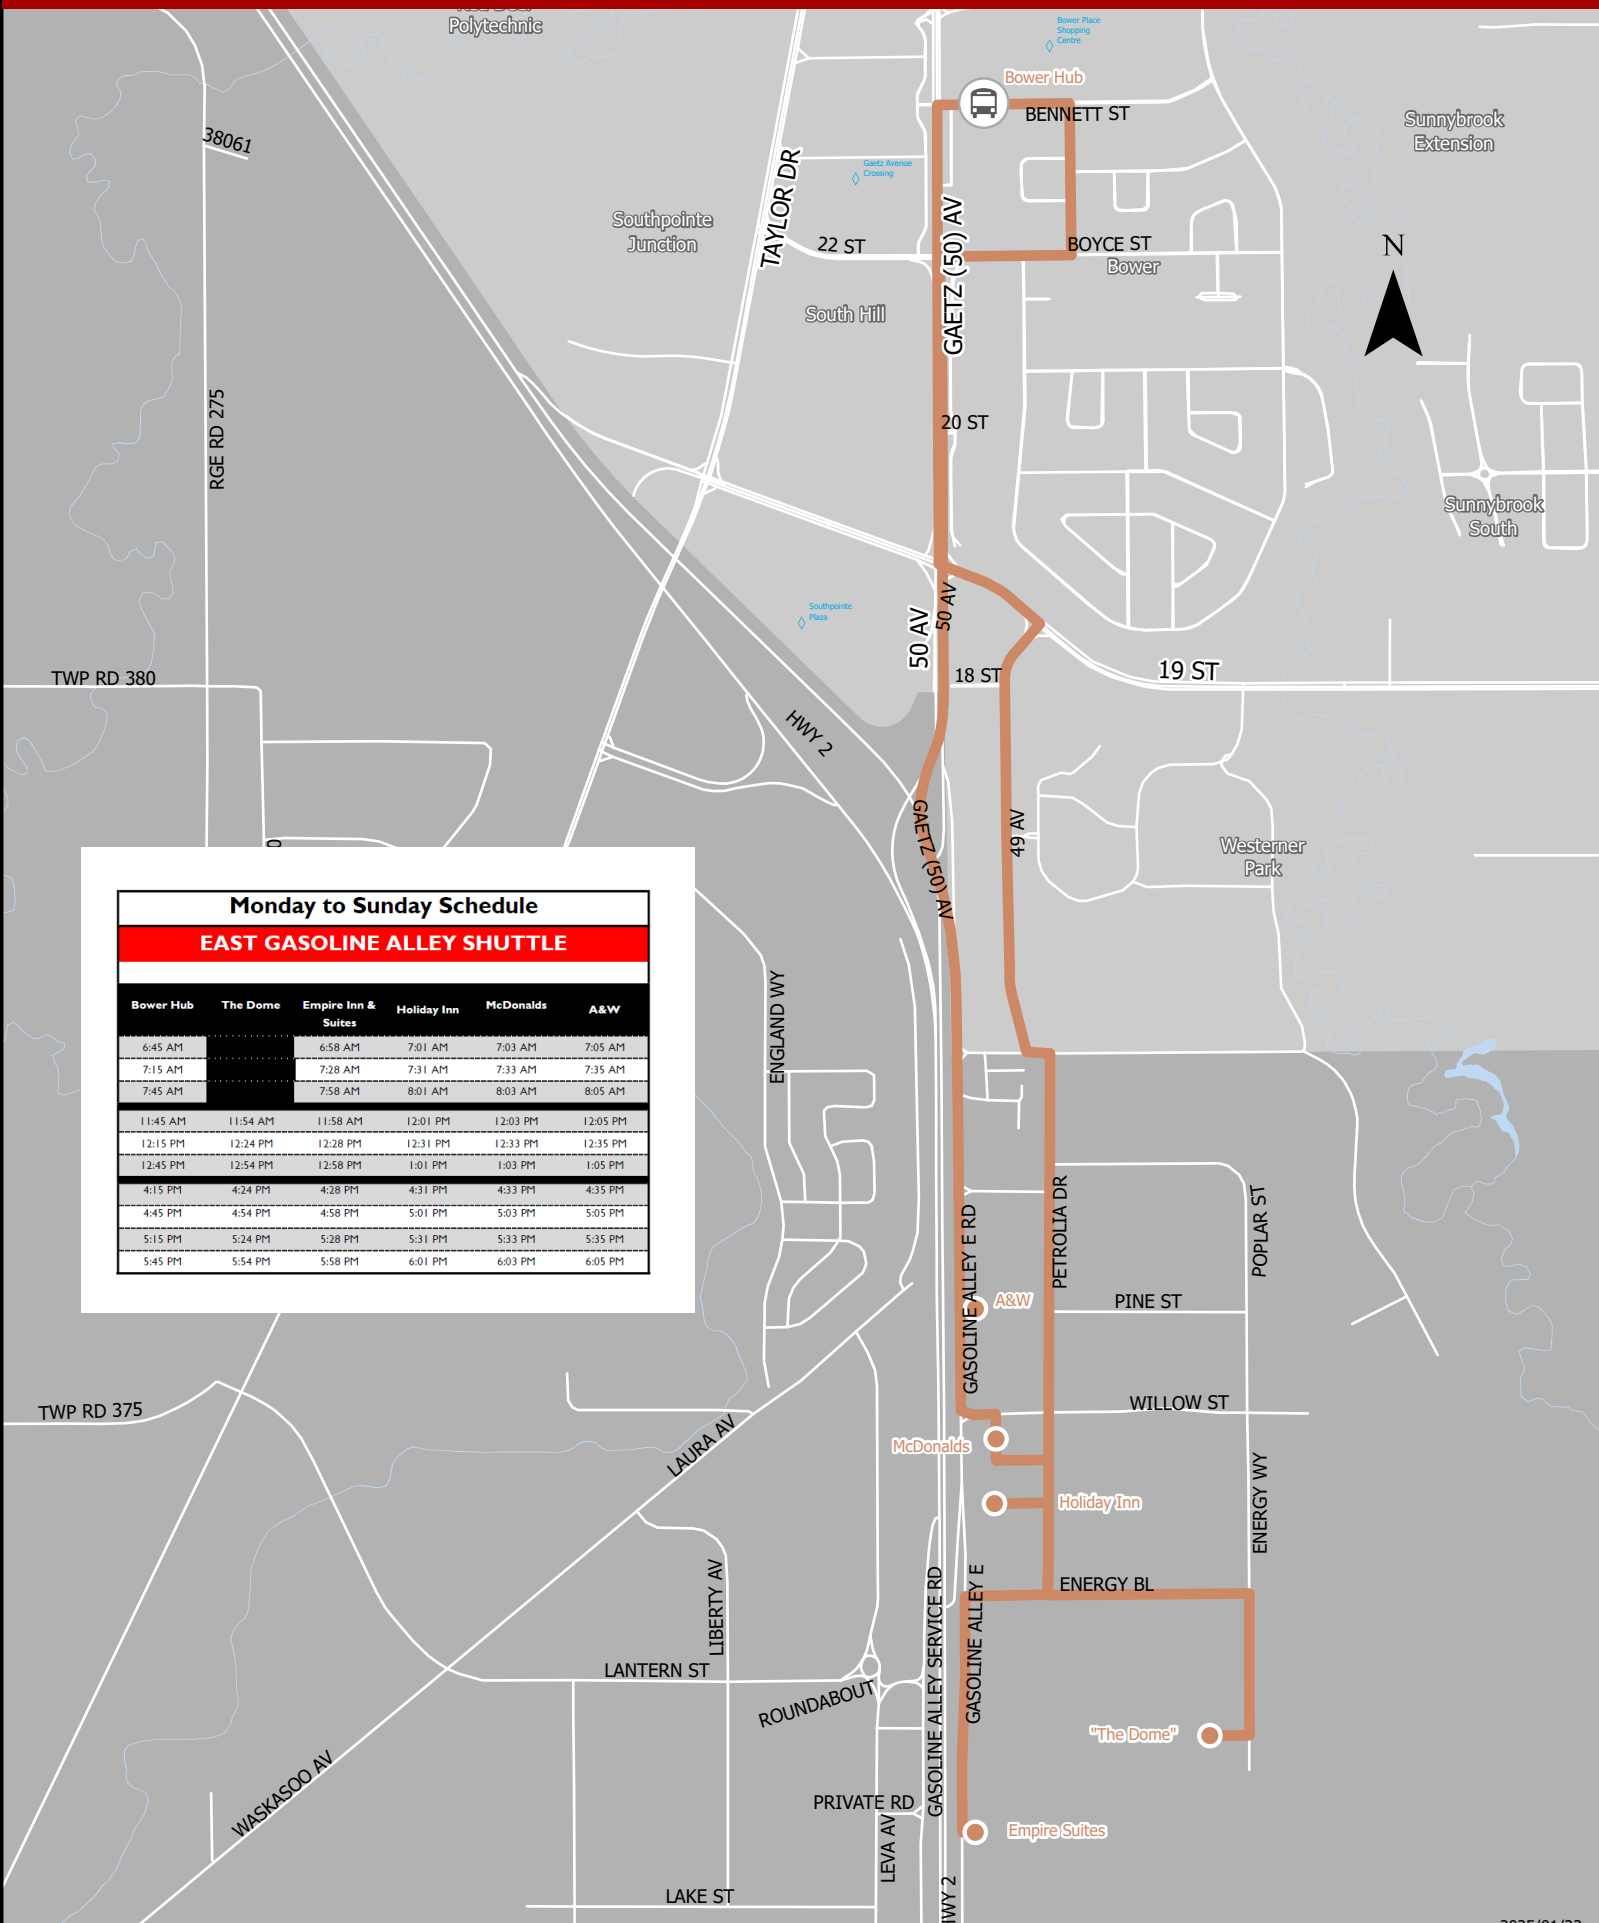

East Gasoline Alley Shuttle

Monday to Sunday Schedule						
EAST GASOLINE ALLEY SHUTTLE						
Bower Hub	The Dome	Empire Inn & Suites	Holiday Inn	McDonalds	A&W	
6:45 AM		6:58 AM	7:01 AM	7:03 AM	7:05 AM	
7:15 AM		7:28 AM	7:31 AM	7:33 AM	7:35 AM	
7:45 AM		7:58 AM	8:01 AM	8:03 AM	8:05 AM	
11:45 AM	11:54 AM	11:58 AM	12:01 PM	12:03 PM	12:05 PM	
12:15 PM	12:24 PM	12:28 PM	12:31 PM	12:33 PM	12:35 PM	
12:45 PM	12:54 PM	12:58 PM	1:01 PM	1:03 PM	1:05 PM	
4:15 PM	4:24 PM	4:28 PM	4:31 PM	4:33 PM	4:35 PM	
4:45 PM	4:54 PM	4:58 PM	5:01 PM	5:03 PM	5:05 PM	
5:15 PM	5:24 PM	5:28 PM	5:31 PM	5:33 PM	5:35 PM	
5:45 PM	5:54 PM	5:58 PM	6:01 PM	6:03 PM	6:05 PM	