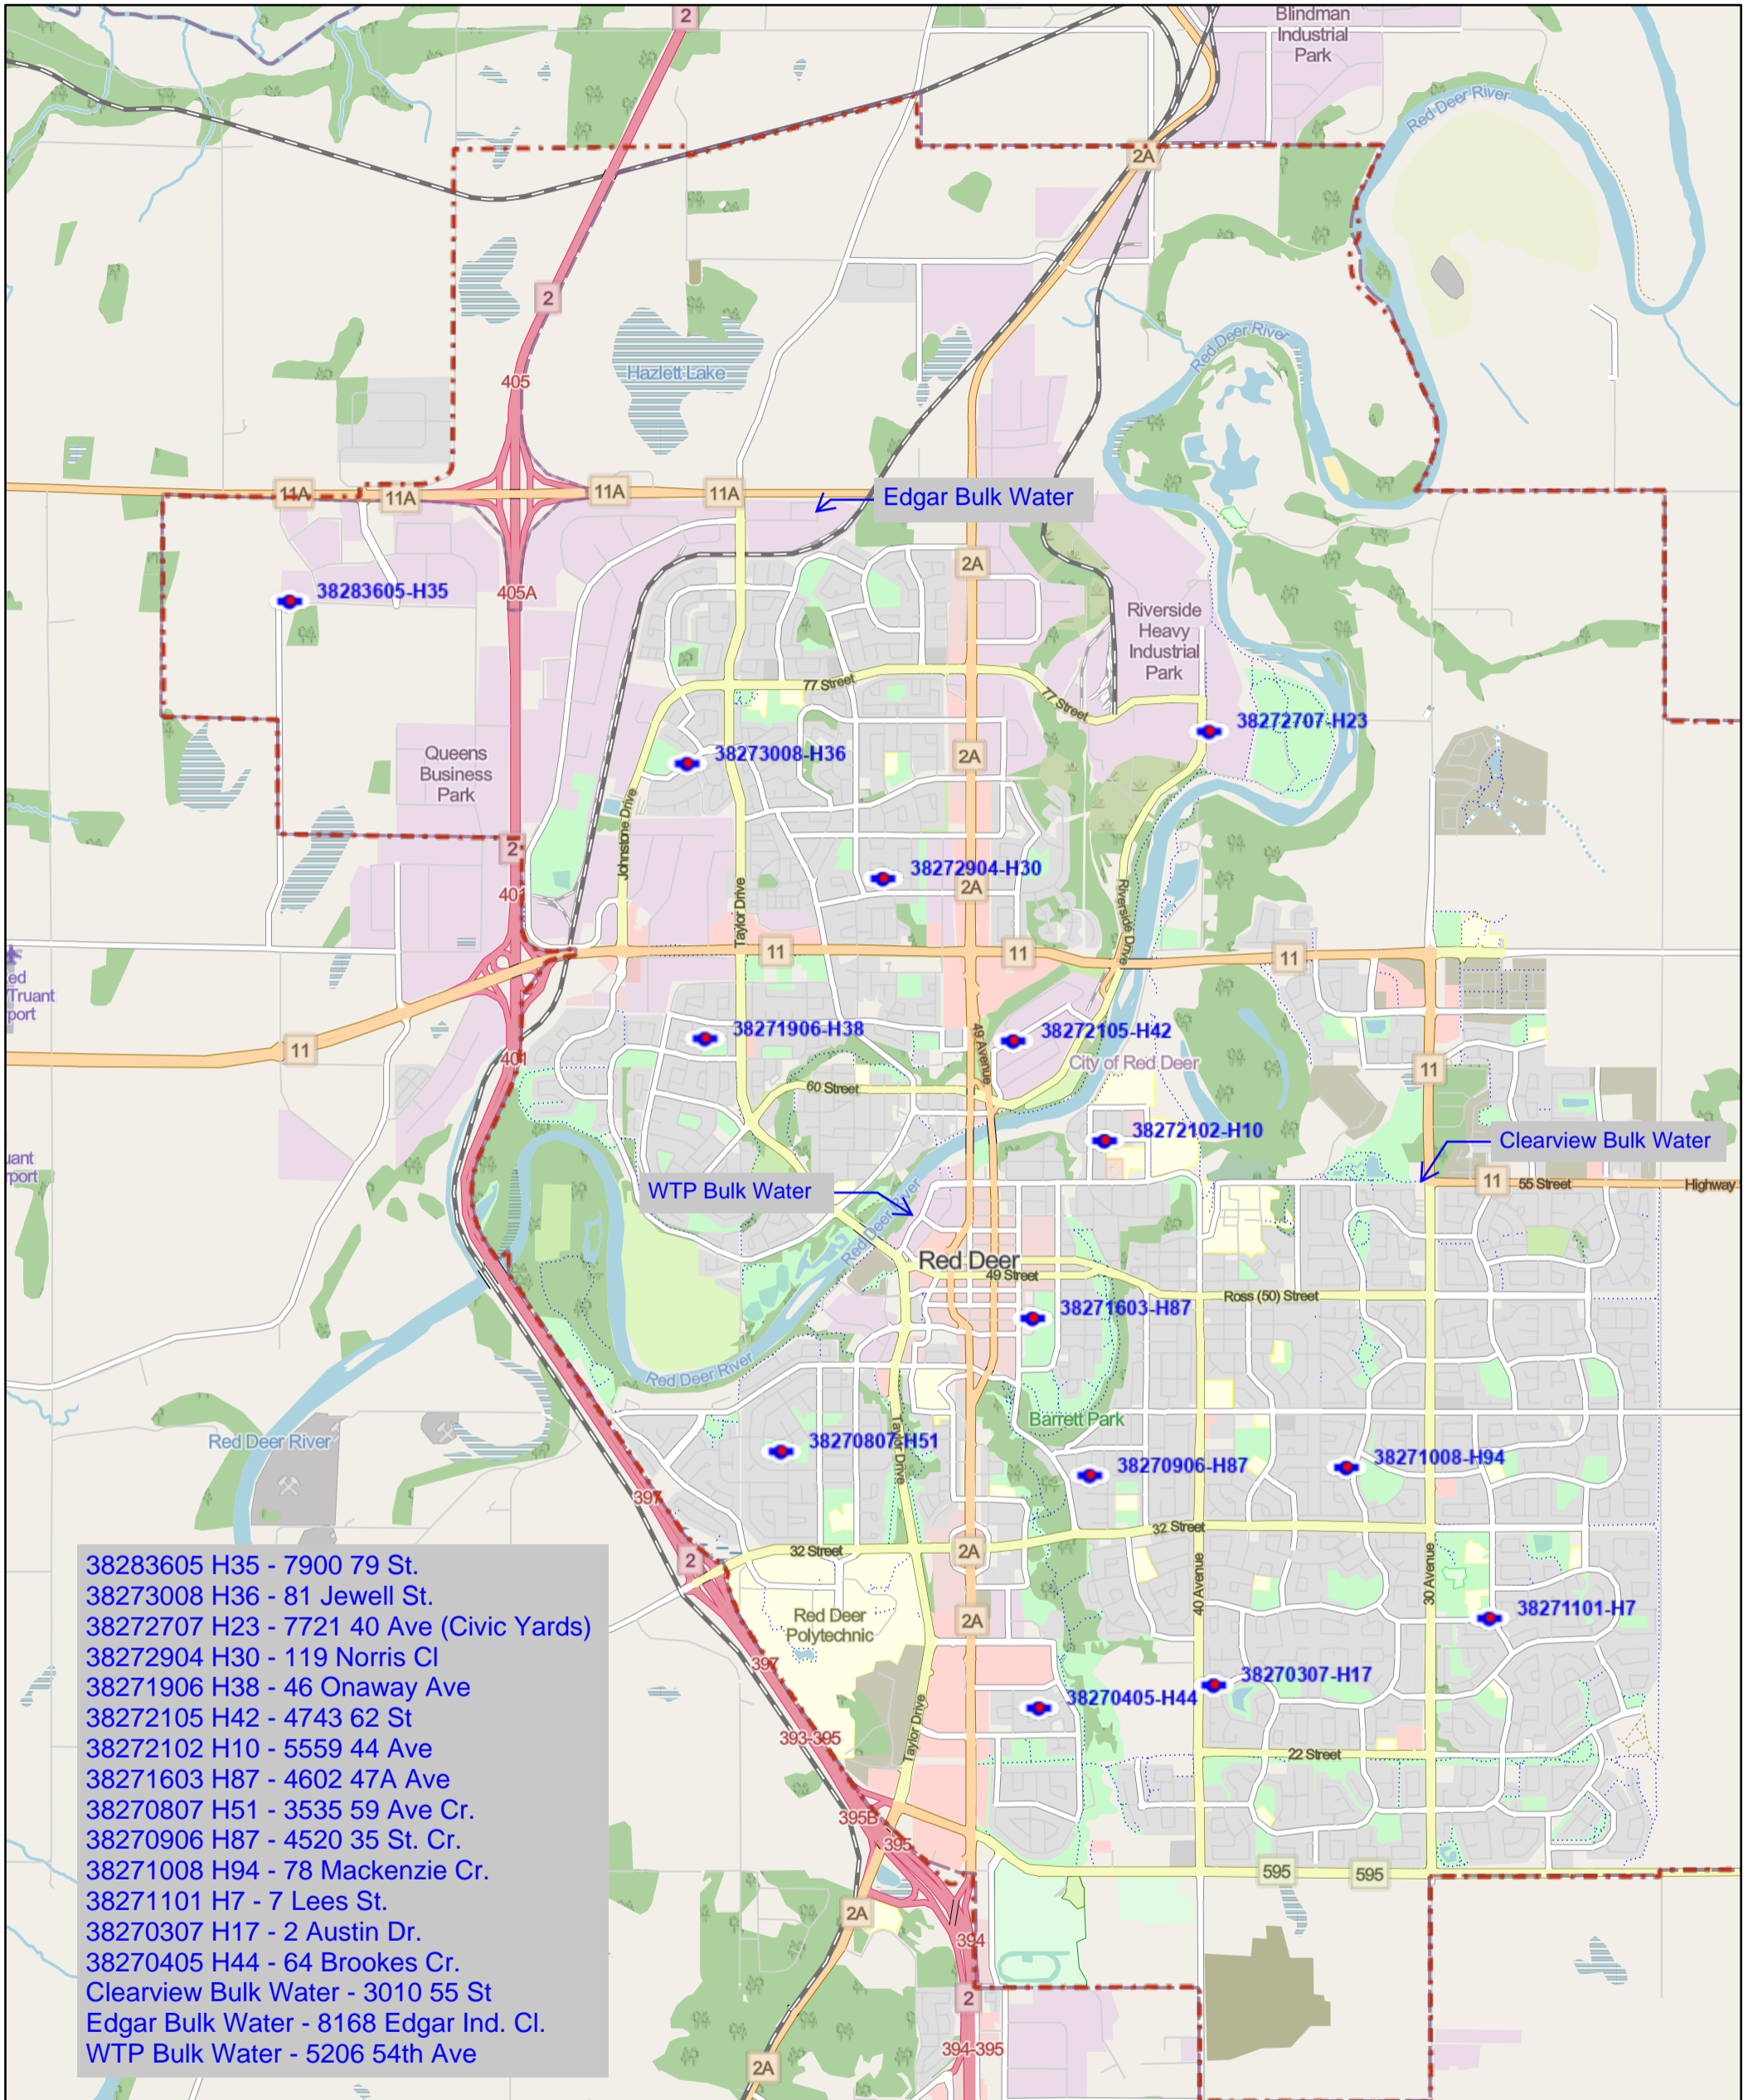

Service Hydrants Map

3/22/2024

-  Service Hydrants
-  City Boundary

1:72,224

Map data © OpenStreetMap contributors, Microsoft, Facebook, Inc. and its affiliates, Esri Community Maps contributors, Map layer by Esri