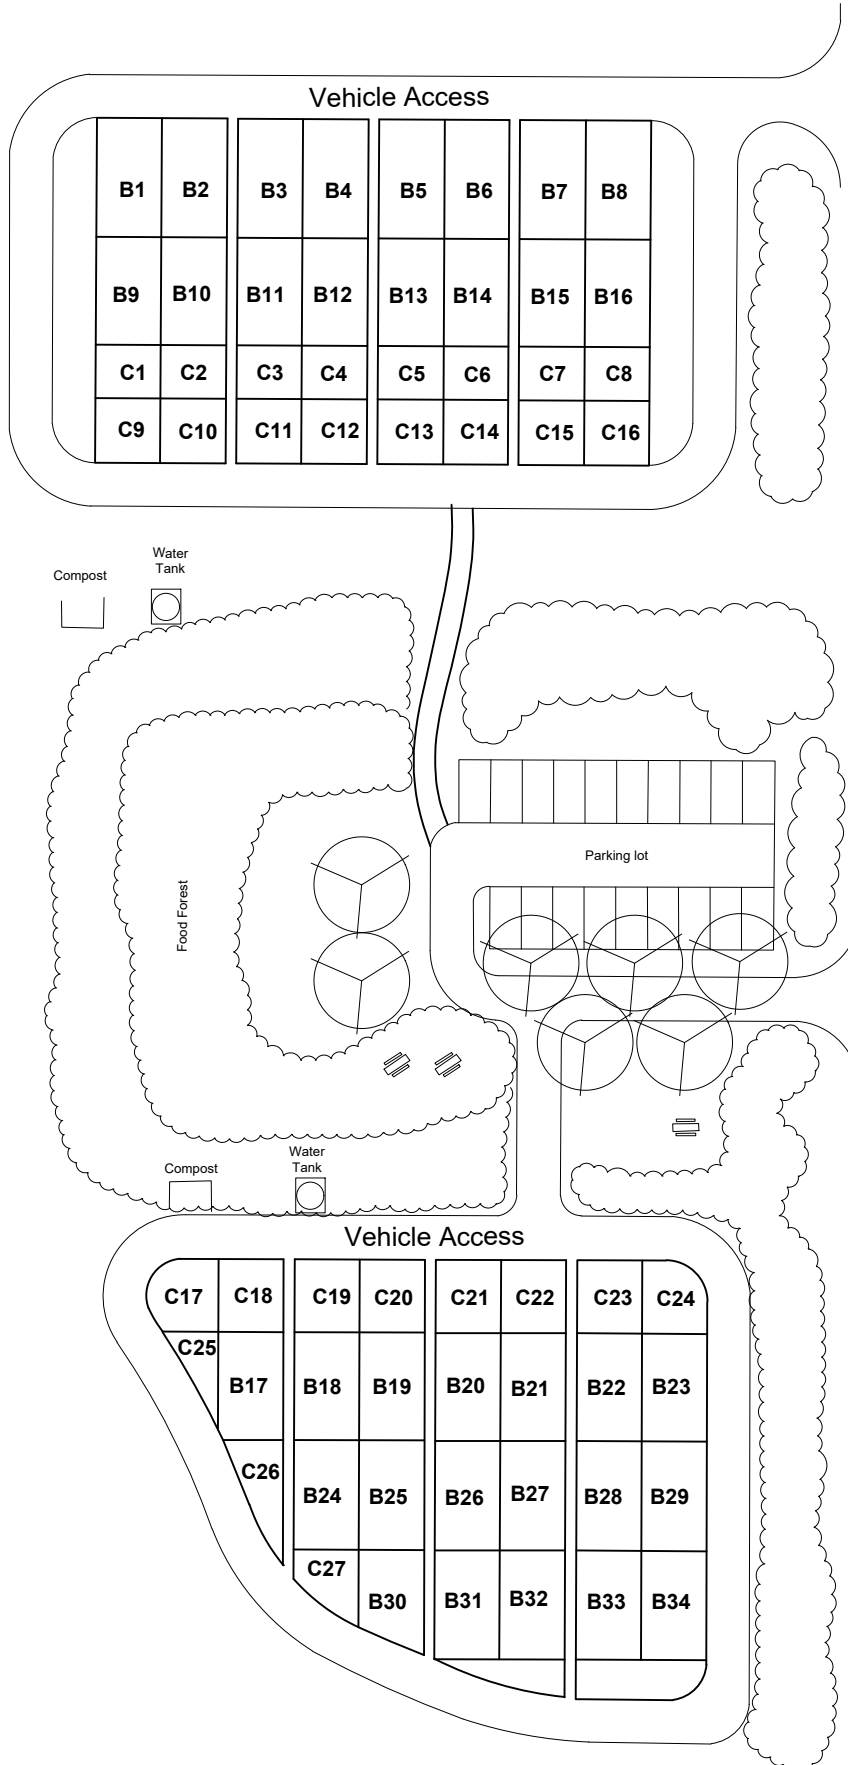

CITY OF RED DEER GARDEN PLOT PROGRAM

TWIN SPRUCE (30 AVENUE & DELBURNE ROAD)

February 2025

SCALE: N.T.S

Legend